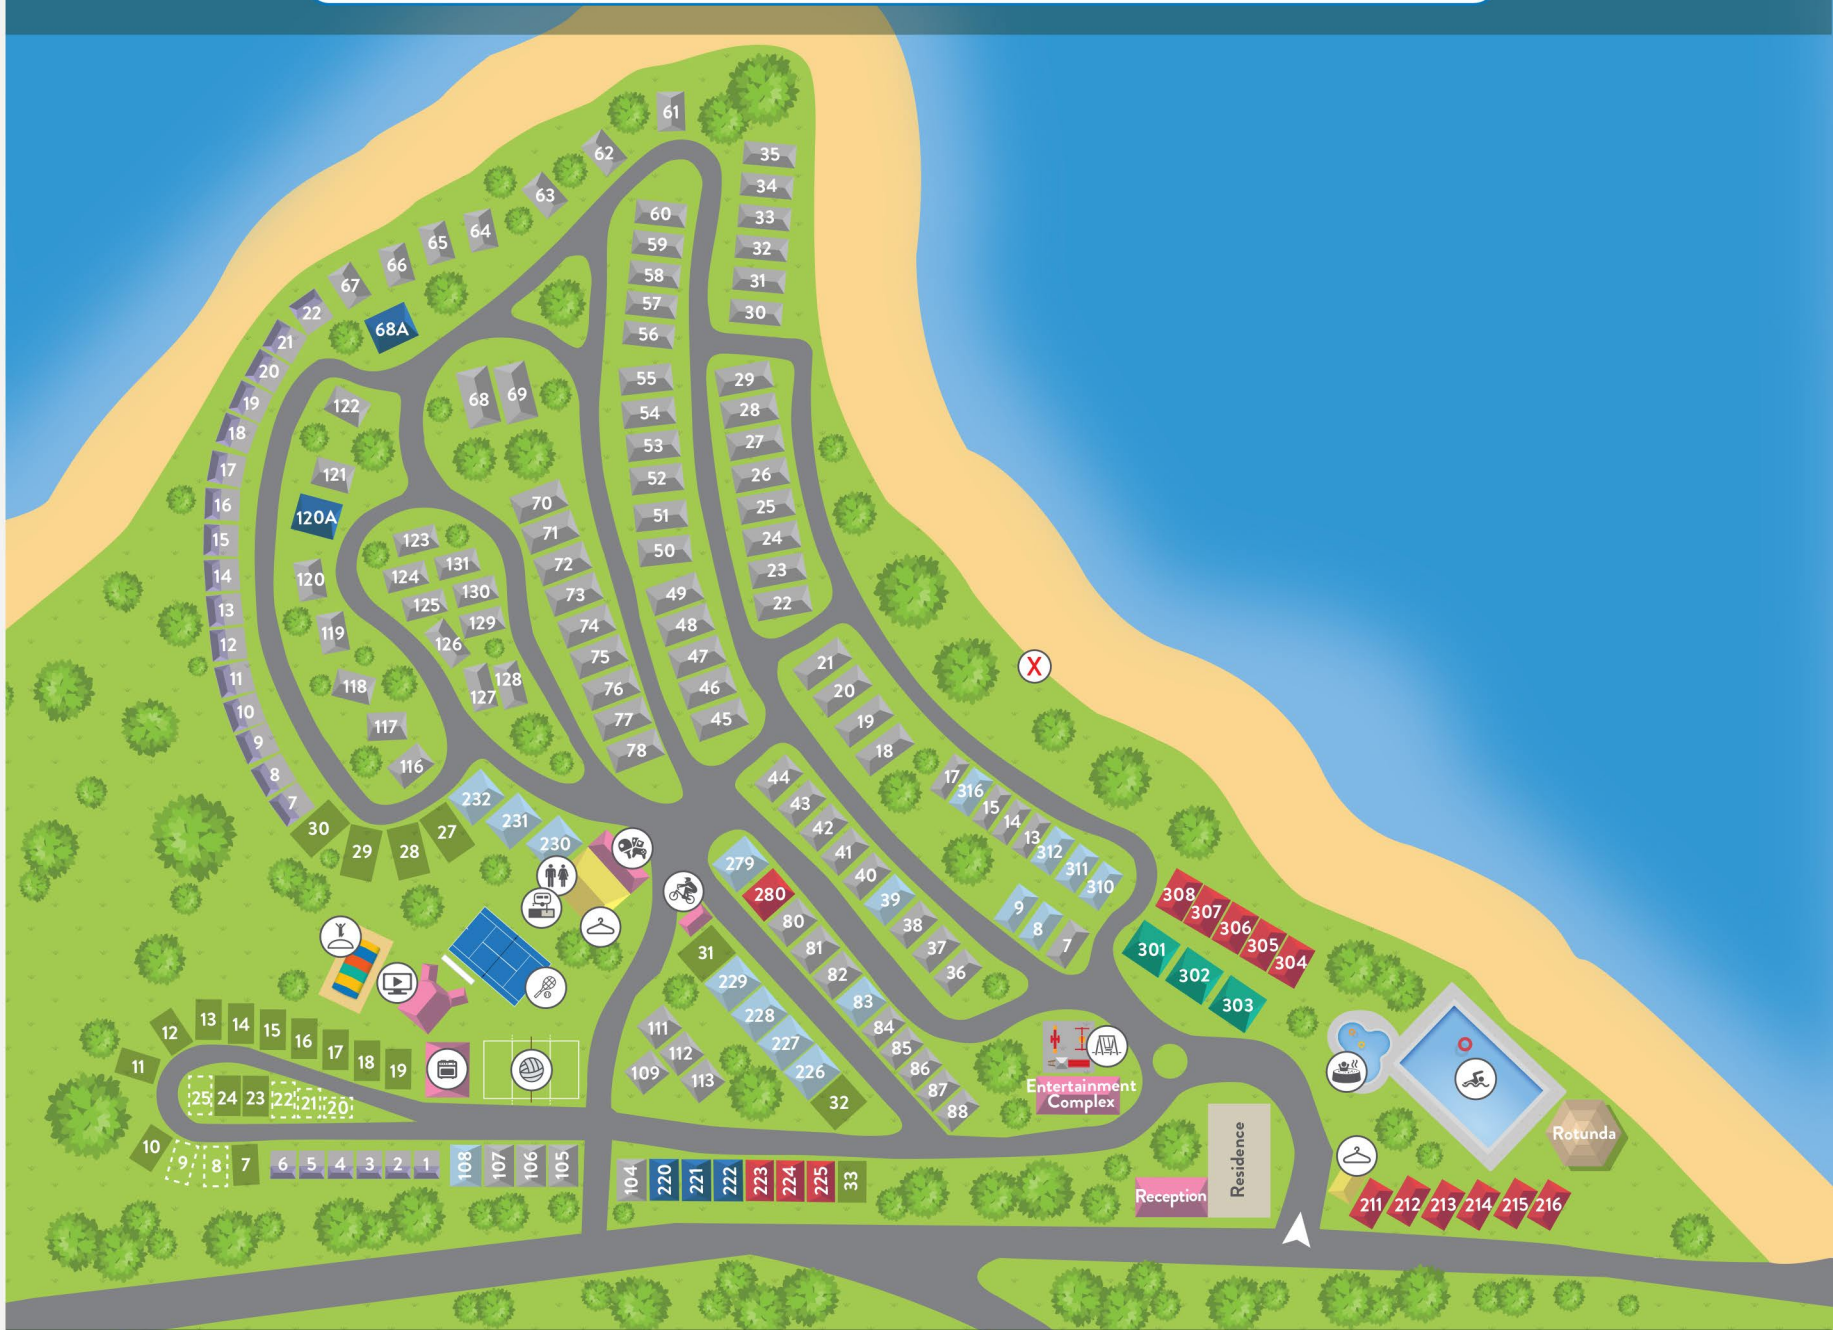

LAKE HUME

-  DELUXE
-  SUPERIOR
-  STANDARD
-  BUDGET
-  ENSUITE SITES
-  POWERED SITES
-  UNPOWERED SITES
-  COMMON AREAS
-  AMENITIES
-  PERMANENT SITES
-  POOL
-  SPA
-  LAUNDRY
-  DUMP POINT
-  TENNIS COURT
-  GAMES ROOM
-  BEACH VOLLEYBALL
-  PLAYGROUND
-  CAMP KITCHEN
-  BOUNCING PILLOW
-  BIG SCREEN
-  TOILETS
-  BIKE STATION
-  EVACUATION POINT

 280m approx 4min walk 

33 Boathaven Rd, Ebdon VIC 3691 • (02) 6020 6130

 facebook.com/discoveryparks  @discoveryparks  www.tripadvisor.com.au

Thanks for staying with us.

We'd love to see your photos and hear about your time at Discovery Parks - Lake Hume.