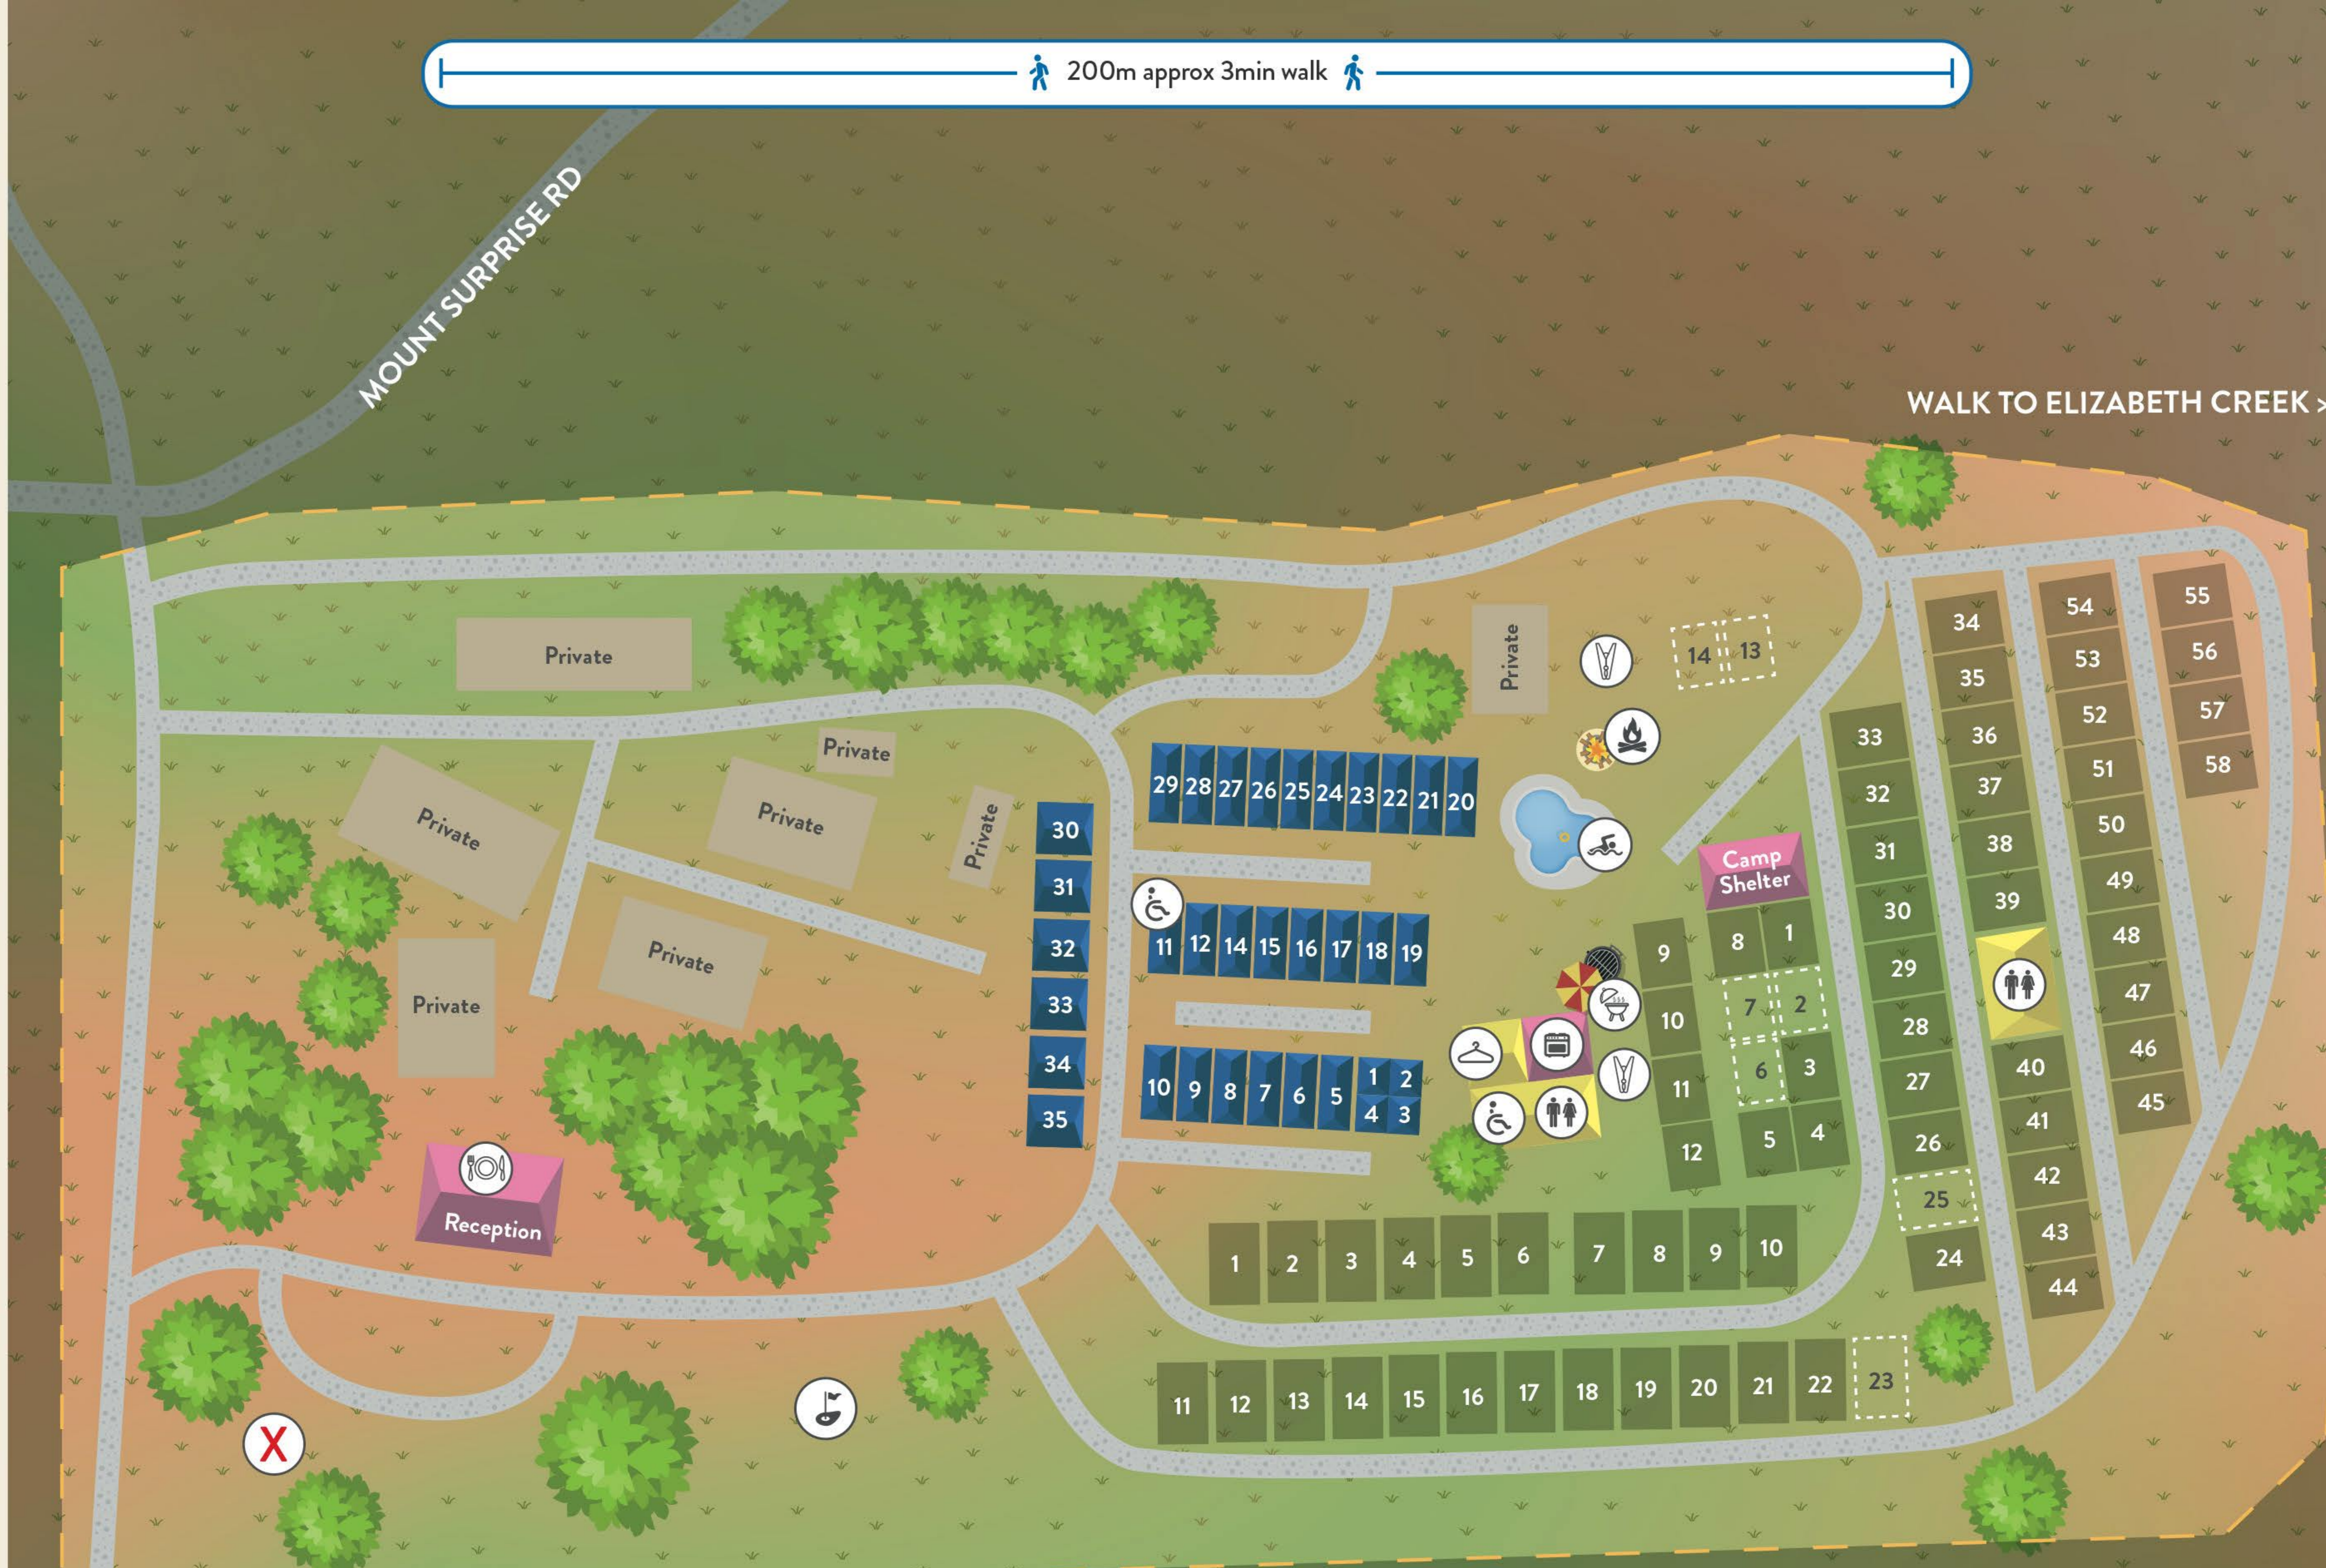

-  STANDARD
-  POWERED SITES
-  UNPOWERED SITES
-  COMMON AREAS
-  AMENITIES
-  PERMANENT SITES
-  POOL
-  LAUNDRY
-  KIOSK
-  DUMP POINT
-  CAMP KITCHEN
-  BBQ
-  MINI GOLF
-  CLOTHES LINE
-  BINS
-  TOILETS
-  ACCESSIBLE
-  EVACUATION POINT

WALK TO ELIZABETH CREEK >

< RAILWAY LINE PLEASE KEEP AWAY >

Lot 1 Garnet Street, Mount Surprise QLD 4871 • (07) 4062 3193

 facebook.com/discoveryparks
 [@discoveryparks](https://instagram.com/@discoveryparks)
 www.tripadvisor.com.au

Thanks for staying with us.
We'd love to see your photos and hear about your time at Discovery Parks - Mount Surprise.