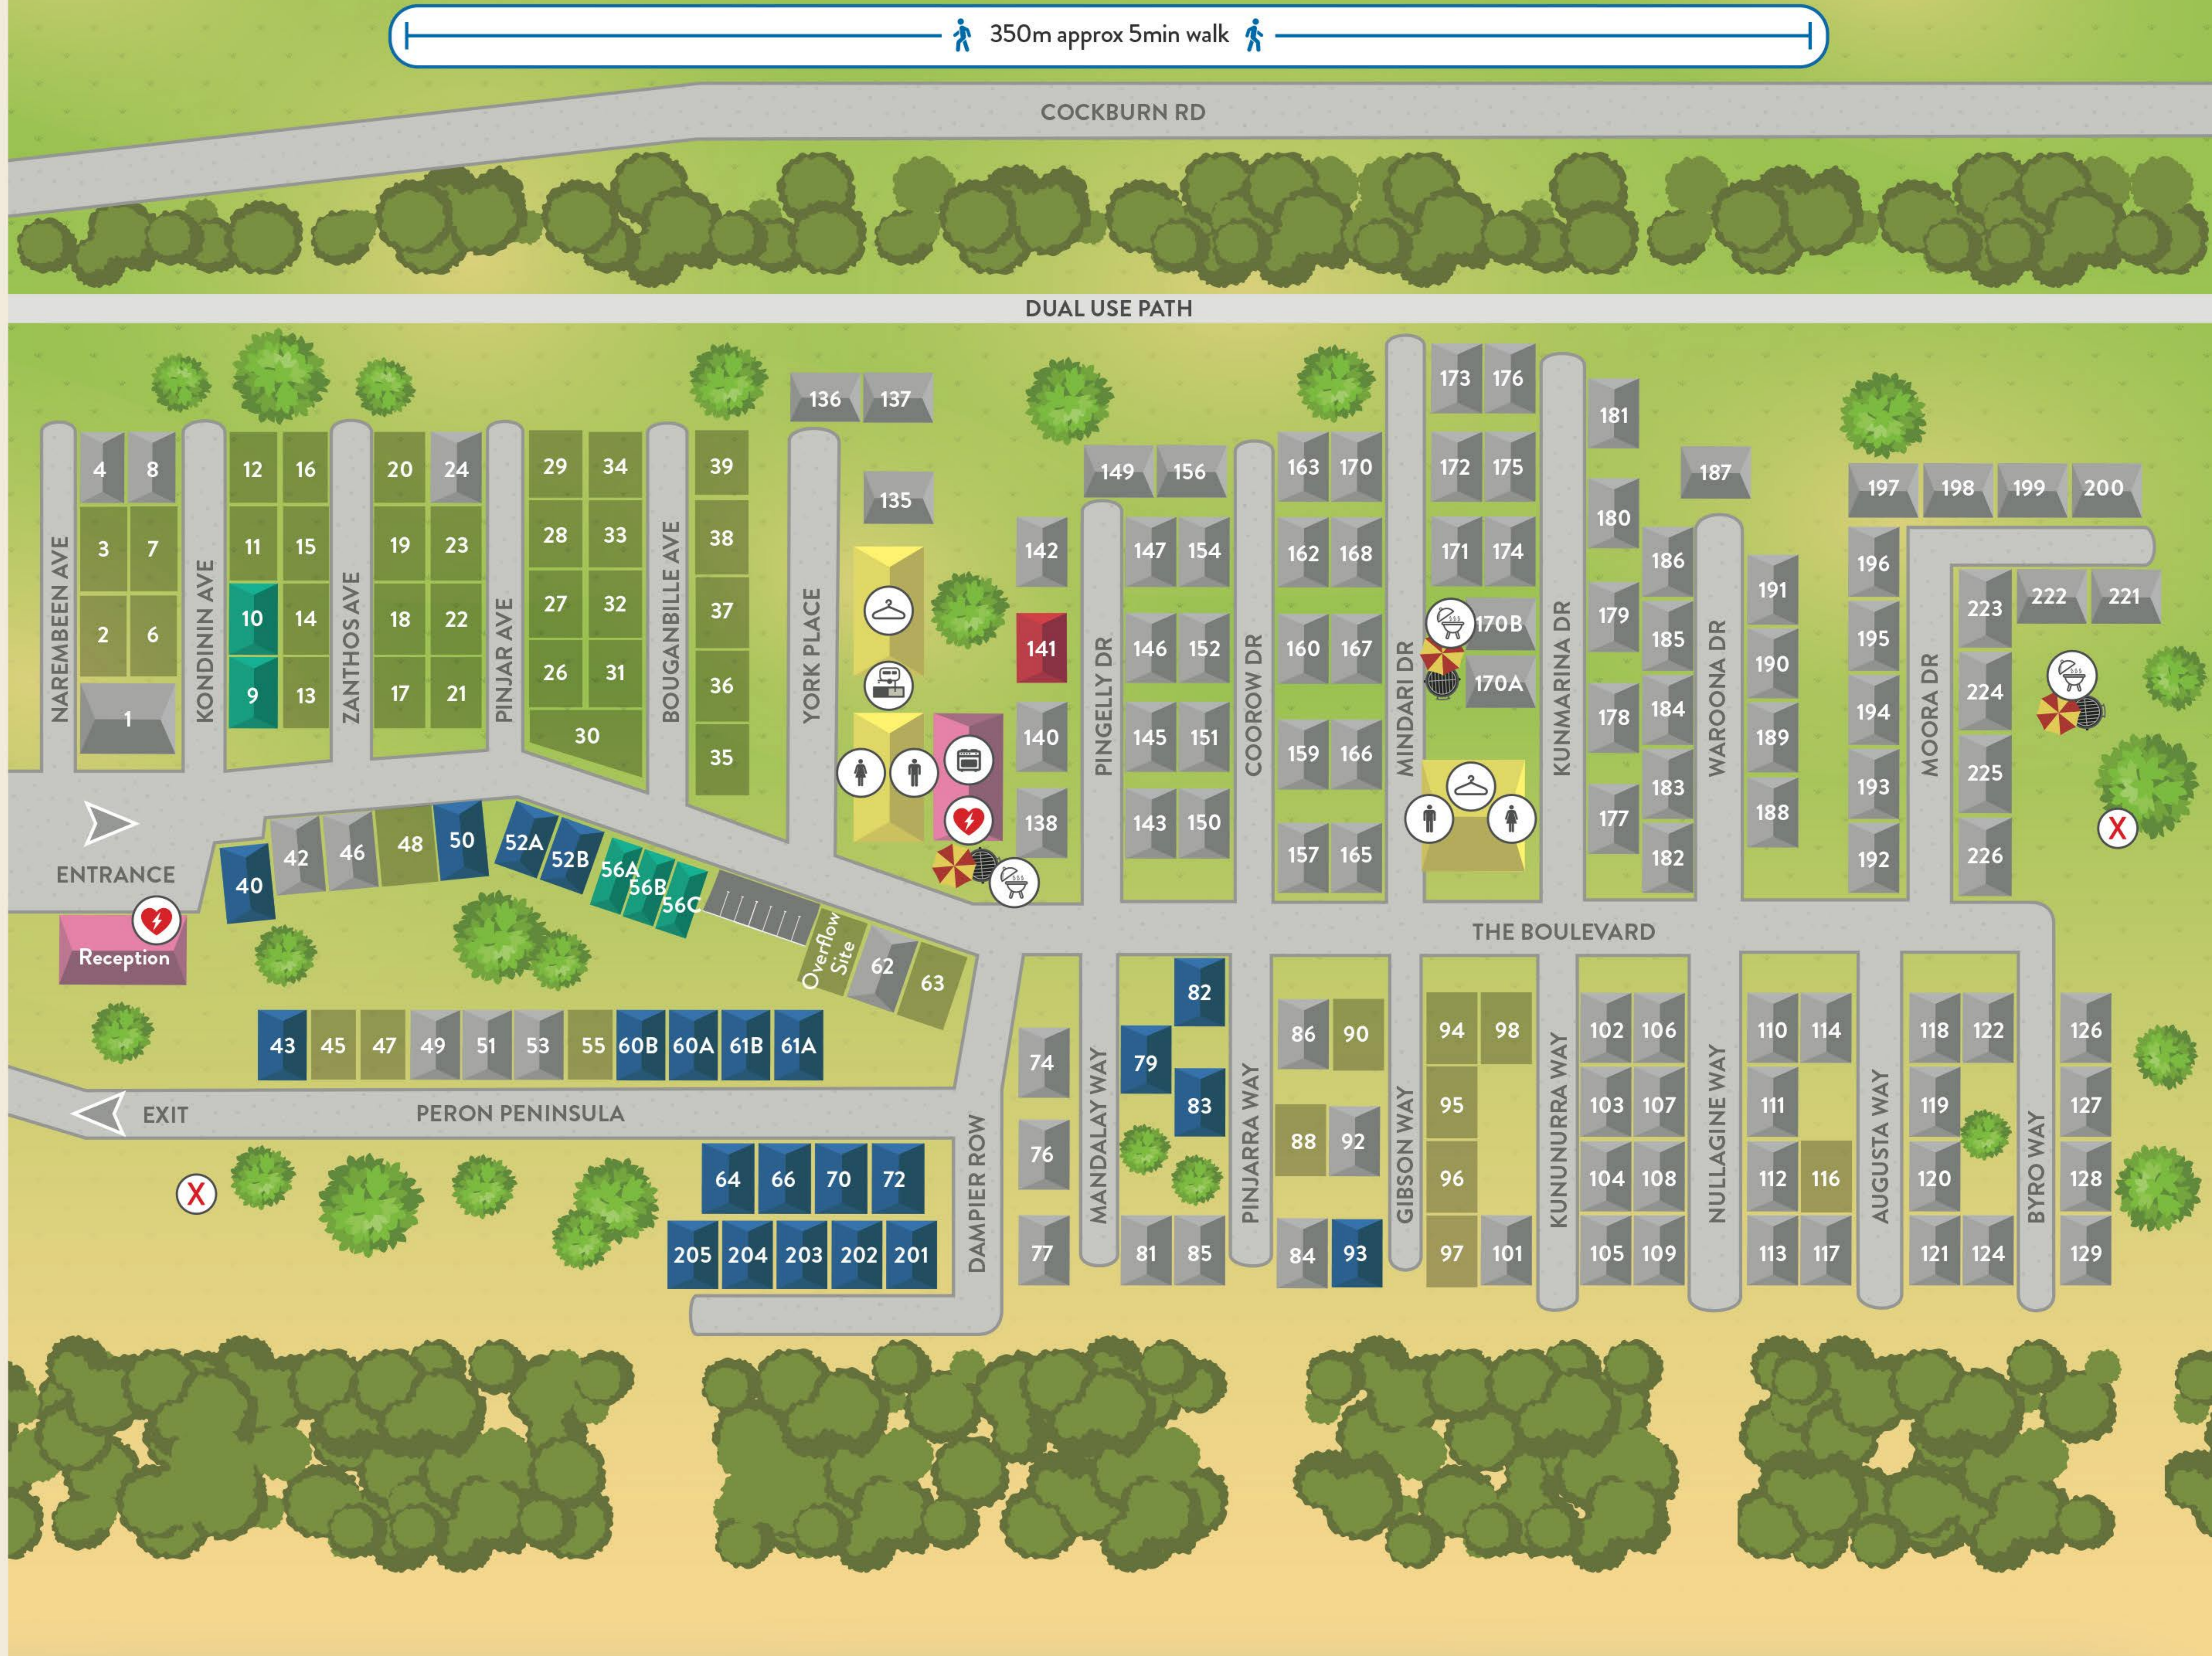

# Discovery PARKS COOGEE BEACH

350m approx 5min walk

- SUPERIOR
- STANDARD
- BUDGET
- POWERED SITES
- COMMON AREAS
- AMENITIES
- PERMANENT SITES
- LAUNDRY
- DUMP POINT
- CAMP KITCHEN
- BBQ
- TOILETS
- ACCESSIBLE
- EVACUATION POINT
- DEFIBRILLATOR