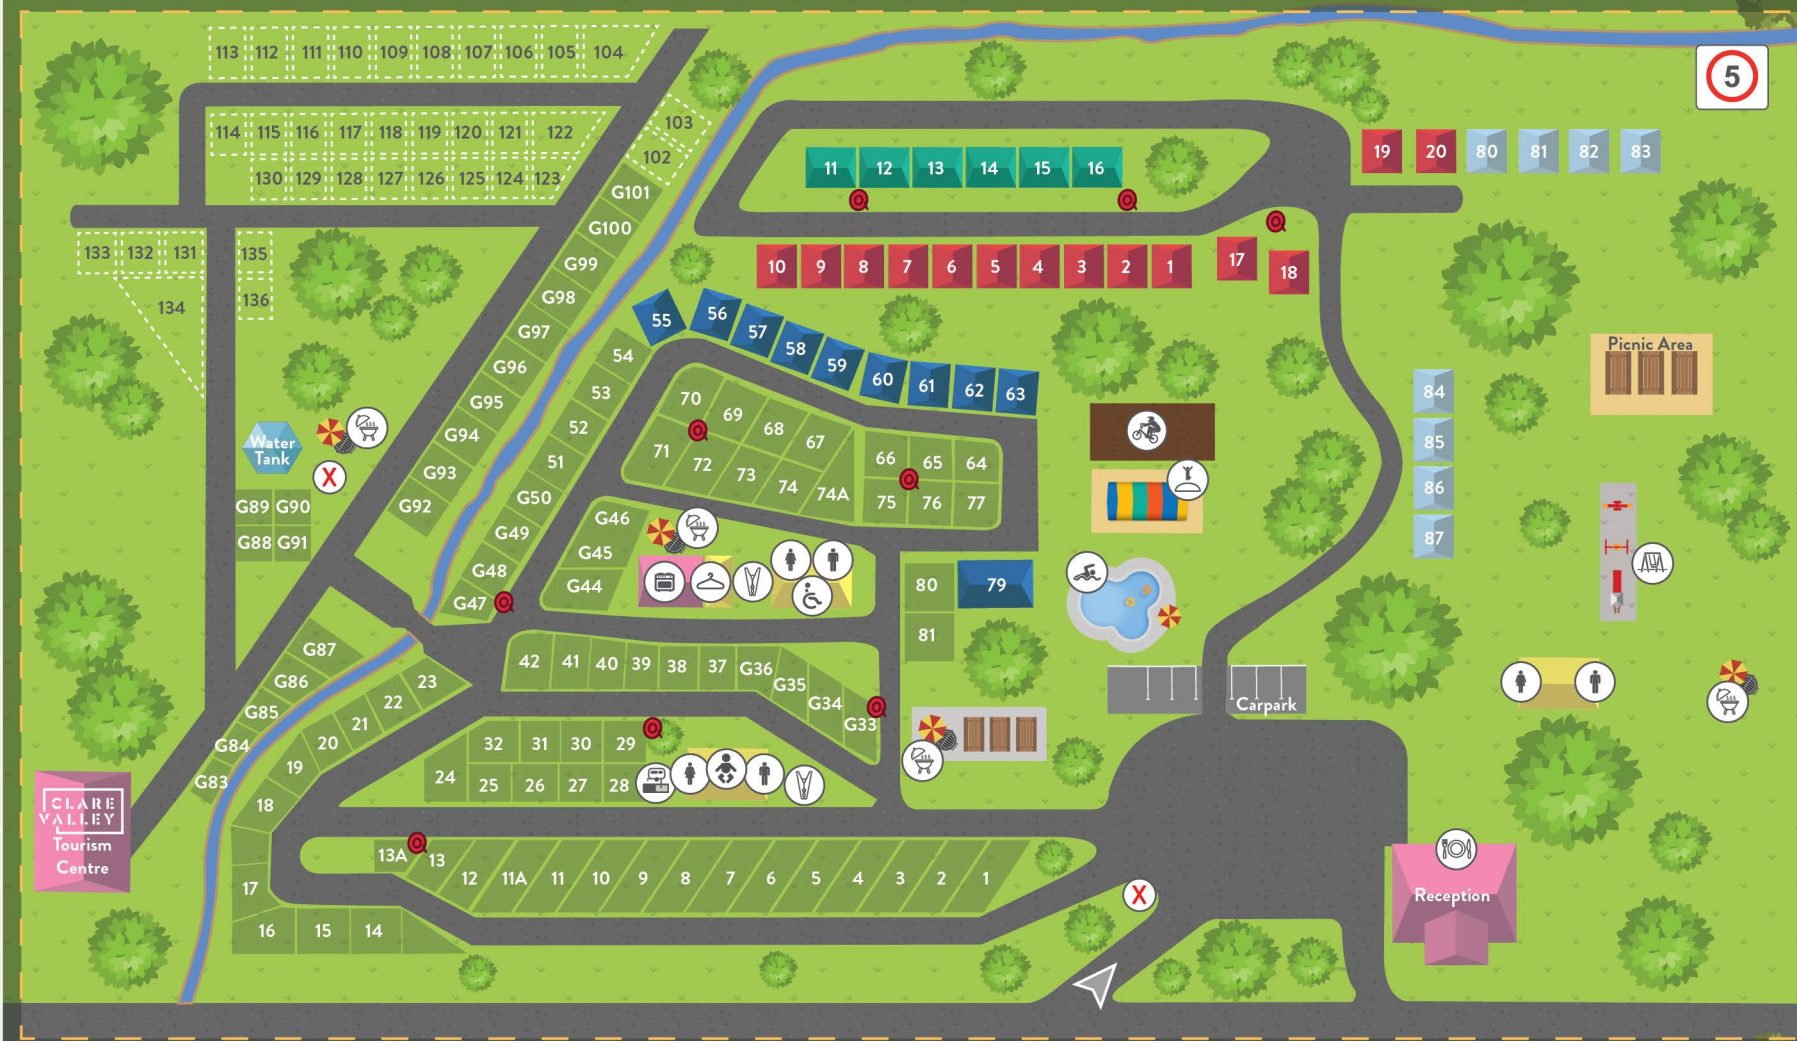

- DELUXE
- SUPERIOR
- STANDARD
- BUDGET
- POWERED SITES
- UNPOWERED SITES
- COMMON AREAS
- AMENITIES
- POOL
- LAUNDRY
- DUMP POINT
- PLAYGROUND
- BABY CHANGE ROOM
- CLOTHES LINE
- CAMP KITCHEN
- KIOSK
- BOUNCING PILLOW
- PUMP TRACK
- BBQ
- TOILETS
- ACCESSIBLE
- EVACUATION POINT
- WATER HOSE