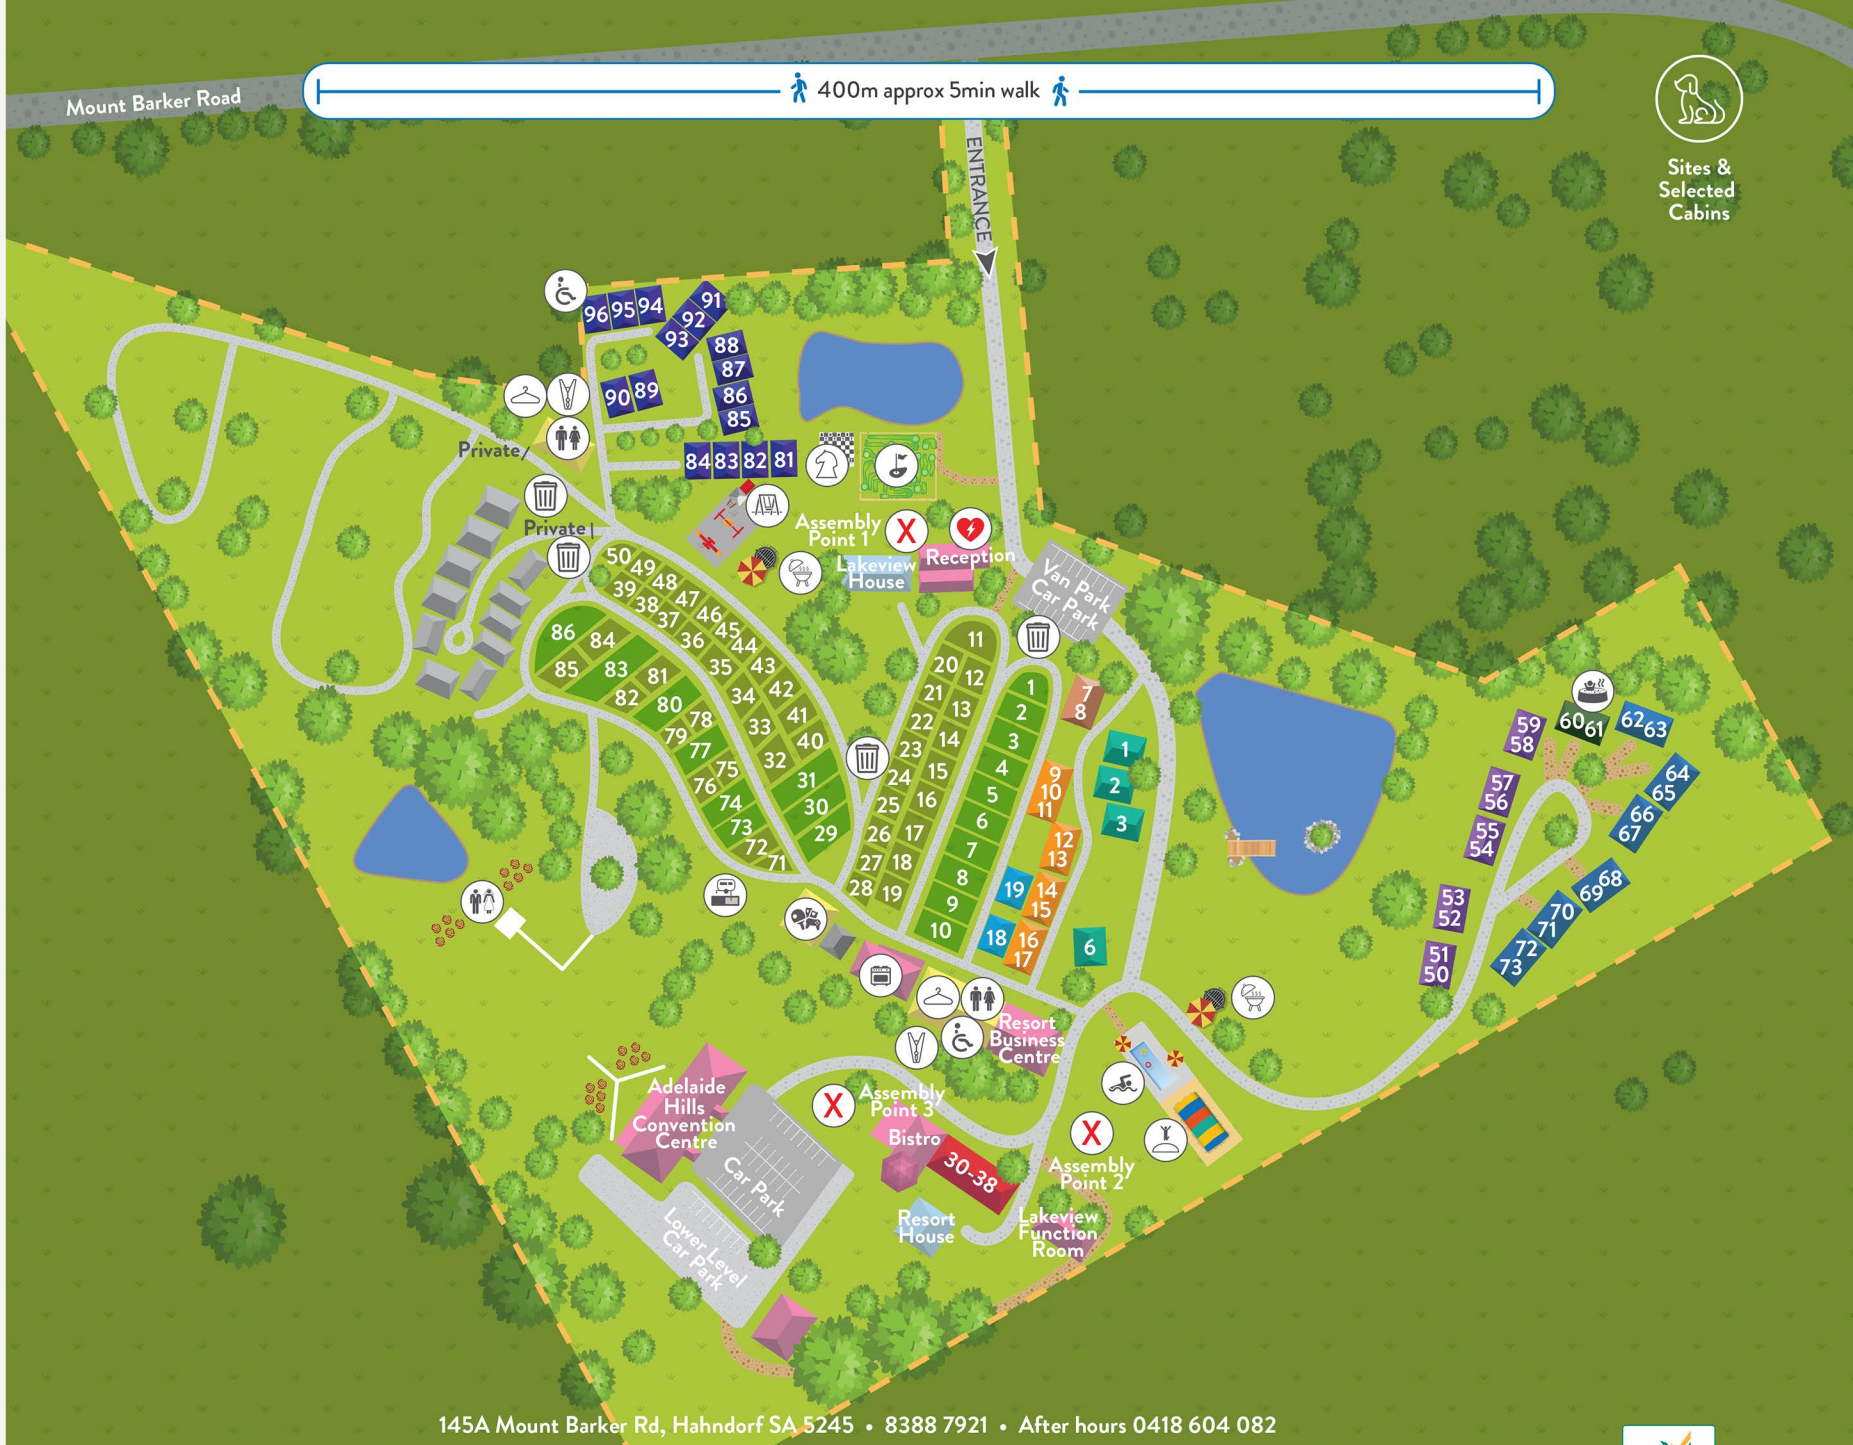

- STUDIO UNITS
- SUPERIOR LAKEVIEW COTTAGE
- STANDARD COTTAGE
- STANDARD STUDIO COTTAGE
- STANDARD ACCESS CABIN
- STANDARD RESORT ROOM
- STANDARD LAKEVIEW UNITS
- STANDARD SPA UNIT
- STANDARD UNIT
- DELUX RESORT HOUSE / DELUX LAKEVIEW HOUSE
- POWERED DRIVE-THRU SITES
- POWERED SITES
- COMMON AREAS
- AMENITIES
- ACCESS
- POOL
- PLAYGROUND
- BOUNCING PILLOW
- LAUNDRY
- BBQ
- CAMP KITCHEN
- DUMP POINT
- WEDDING ARBOUR
- TOILETS
- GAMES ROOM
- MINI GOLF
- CHESS
- EVACUATION POINT
- DEFIBRILLATOR

Thanks for staying with us.  
We'd love to see your photos and hear about your time at Discovery - Hahndorf Resort.

145A Mount Barker Rd, Hahndorf SA 5245 • 8388 7921 • After hours 0418 604 082

facebook.com/discoveryparks 
 @discoveryparks 
 www.tripadvisor.com.au