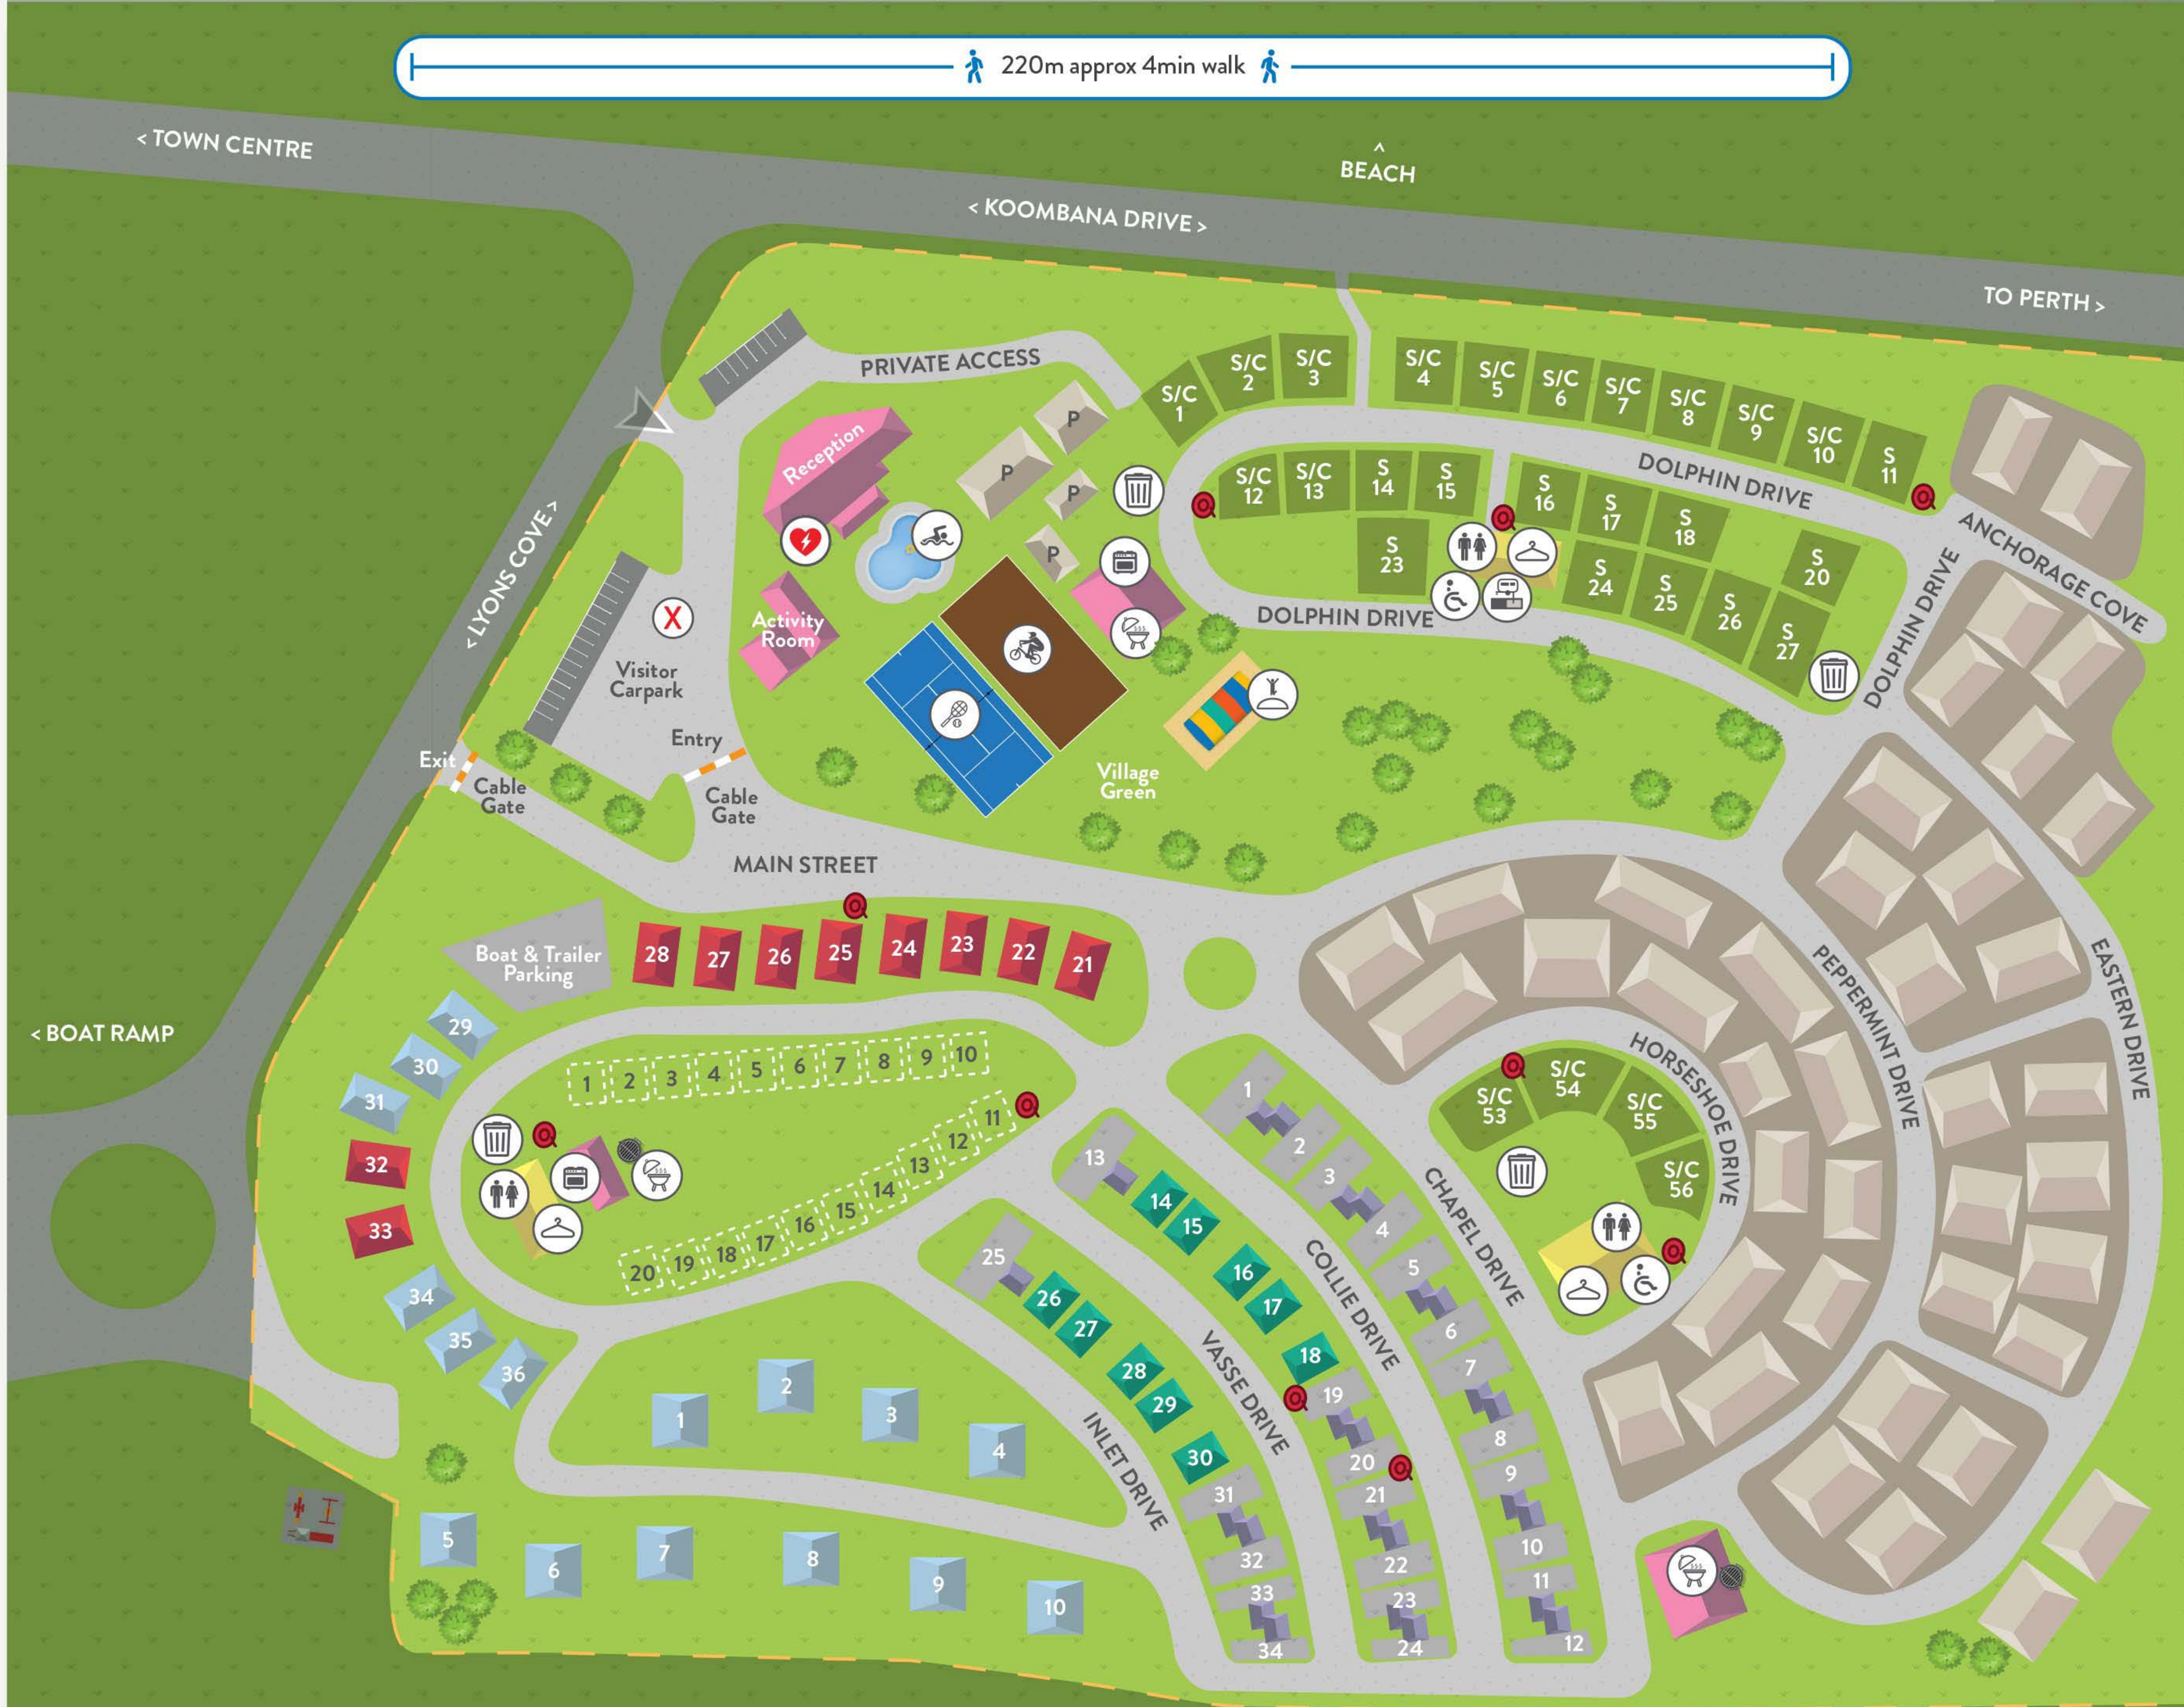

BUNBURY FORESHORE

-  DELUXE
-  SUPERIOR
-  BUDGET
-  ENSUITE SITES
-  POWERED SITES
-  UNPOWERED SITES
-  COMMON AREAS
-  AMENITIES
-  PRIVATE
-  POOL
-  DUMP POINT
-  CAMP KITCHEN
-  BINS
-  PLAYGROUND
-  TENNIS COURT
-  BOUNCING PILLOW
-  PUMP TRACK
-  BBQ
-  TOILETS
-  ACCESSIBLE
-  LAUNDRY
-  DEFIBRILLATOR
-  EVACUATION POINT
-  WATER HOSE

Koombana Drive, Bunbury WA 6230 • (08) 9791 3900

 facebook.com/discoveryparks
 [@discoveryparks](https://instagram.com/@discoveryparks)
 www.tripadvisor.com.au

Thanks for staying with us.
We'd love to see your photos and hear about your time at Discovery Parks - Bunbury Foreshore.