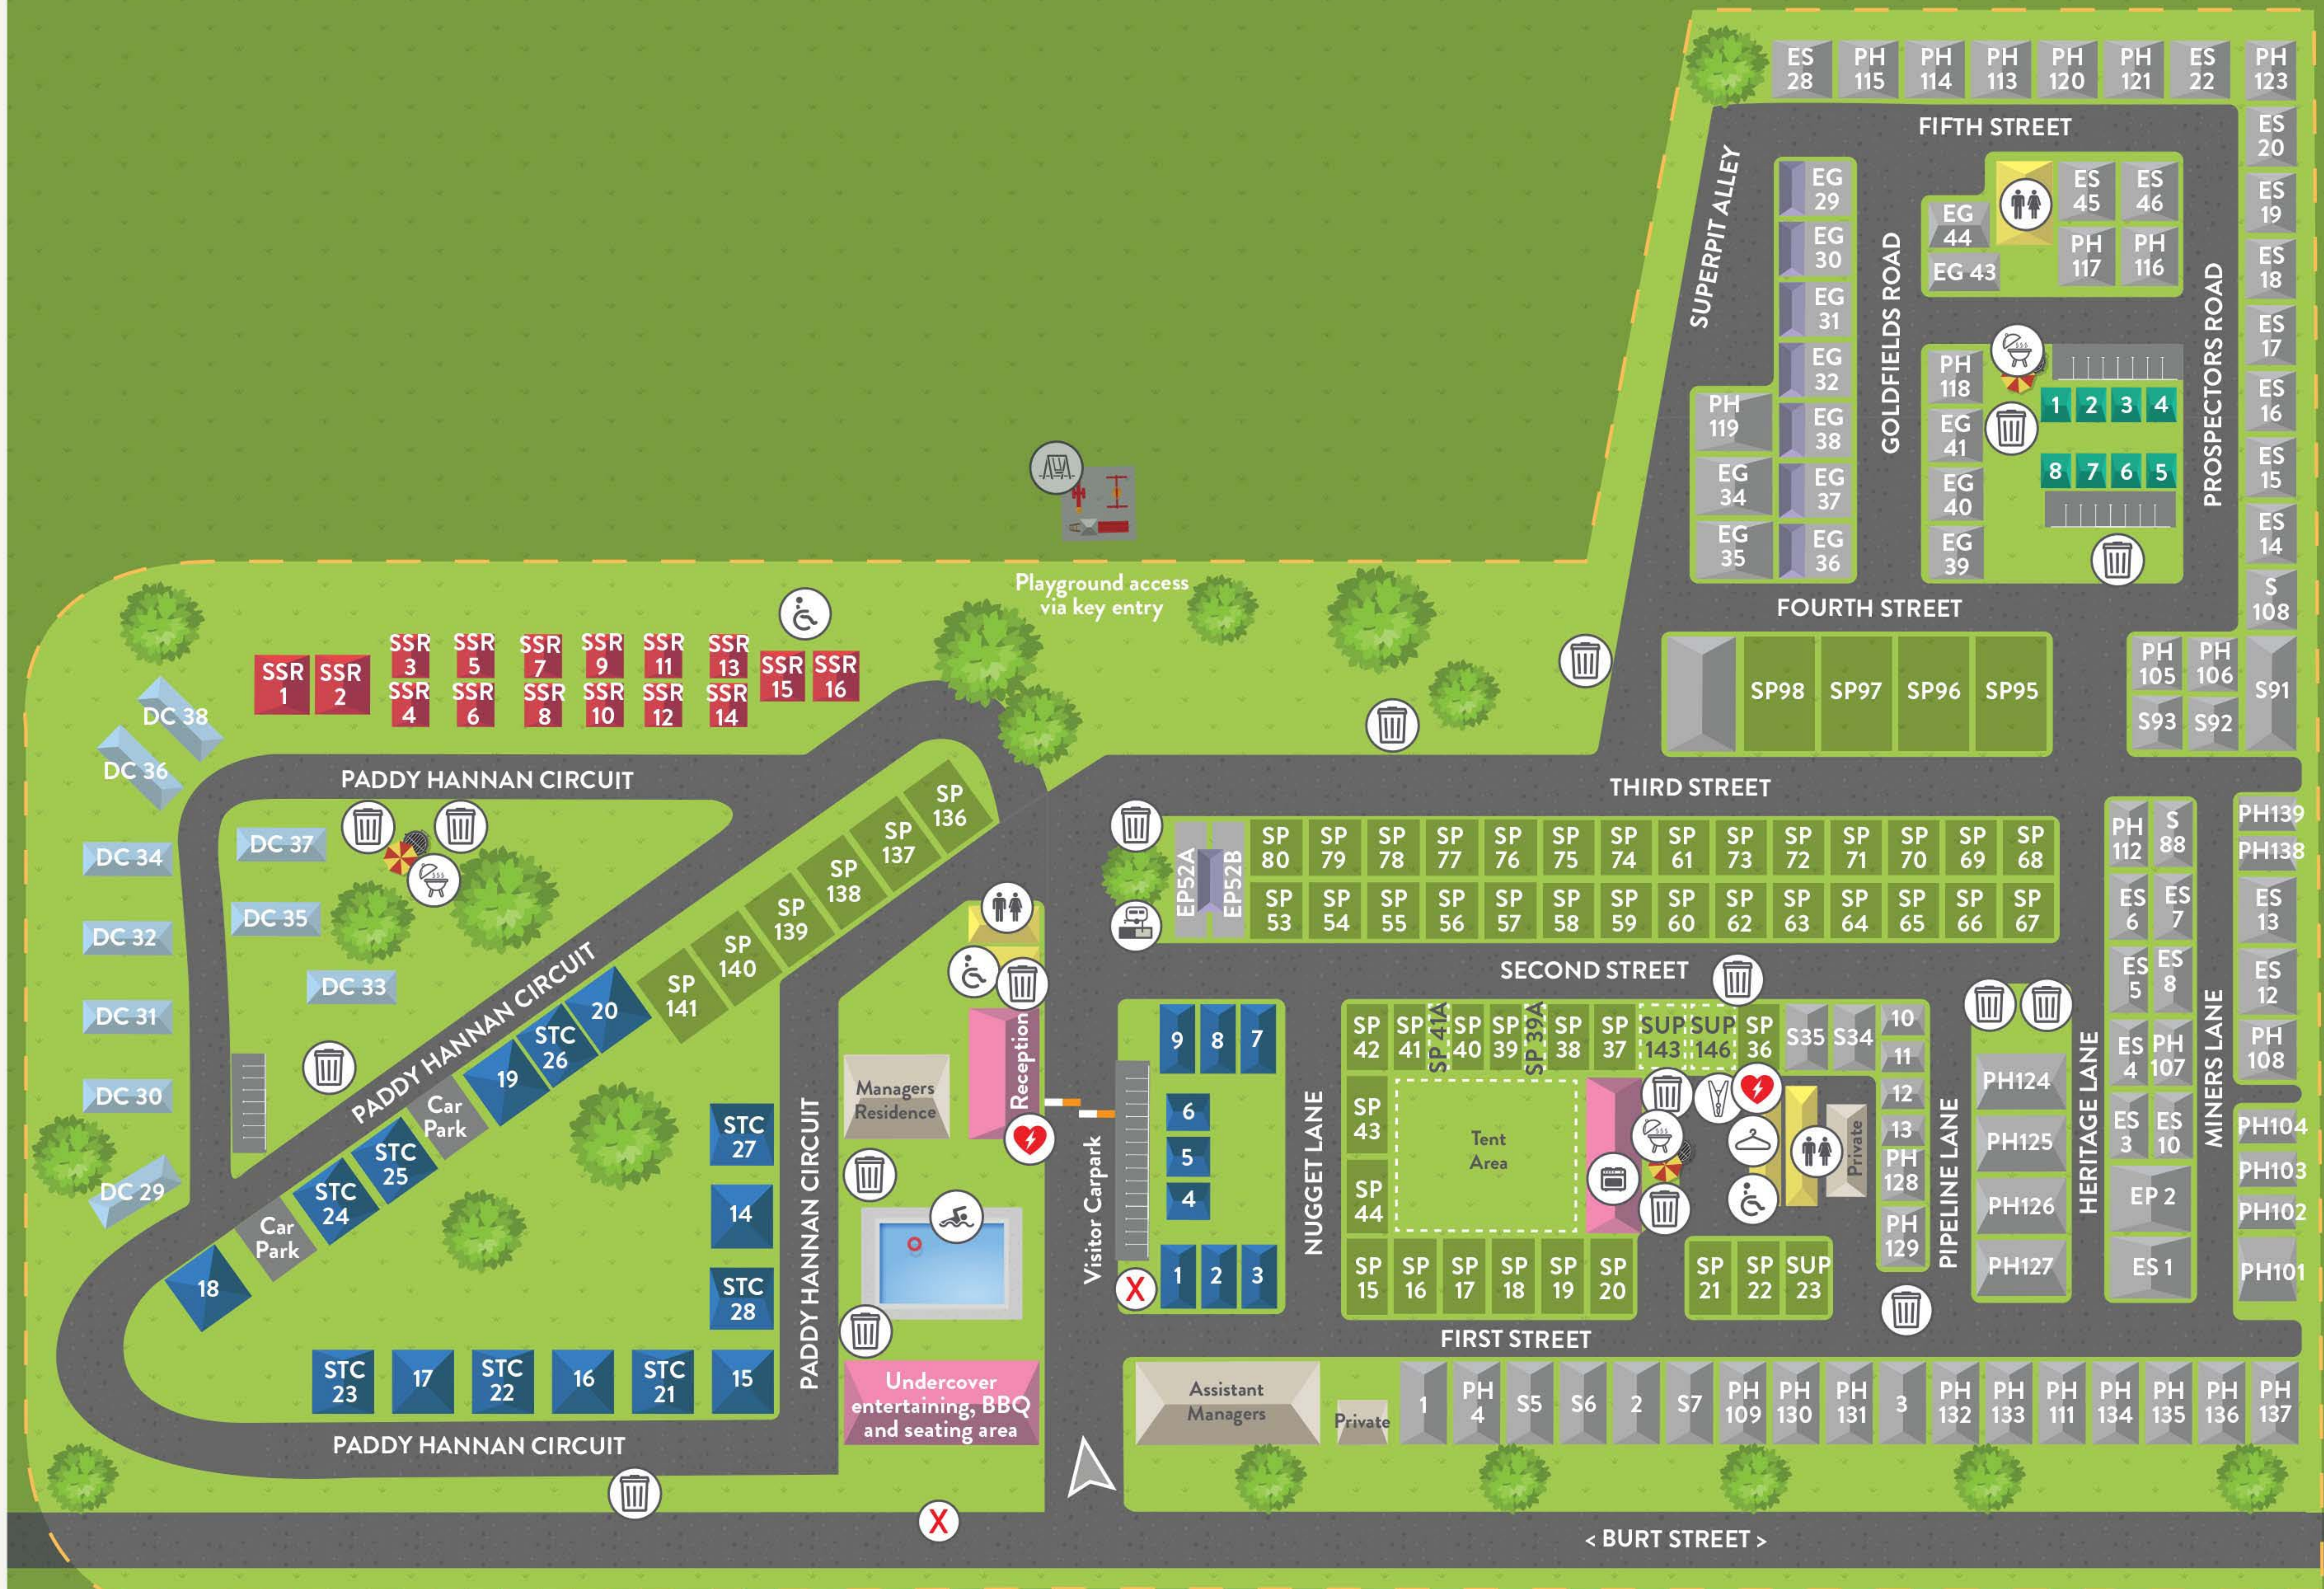

KALGOORLIE GOLDFIELDS

- DELUXE
- SUPERIOR
- STANDARD
- BUDGET
- ENSUITE SITES
- POWERED SITES
- UNPOWERED SITES
- COMMON AREAS
- AMENITIES
- PERMANENT SITES
- POOL
- DUMP POINT
- CAMP KITCHEN
- BINS
- BBQ
- LAUNDRY
- CLOTHES LINE
- TOILETS
- PLAYGROUND
- EVACUATION POINT
- DEFIBRILLATOR

300m approx 4min walk

286 Burt St, Boulder WA 6432 • 1800 004 800

facebook.com/discoveryparks

@discoveryparks

www.tripadvisor.com.au

Thanks for staying with us.
We'd love to see your photos and hear about your time at Discovery Parks - Kalgoorlie Park.