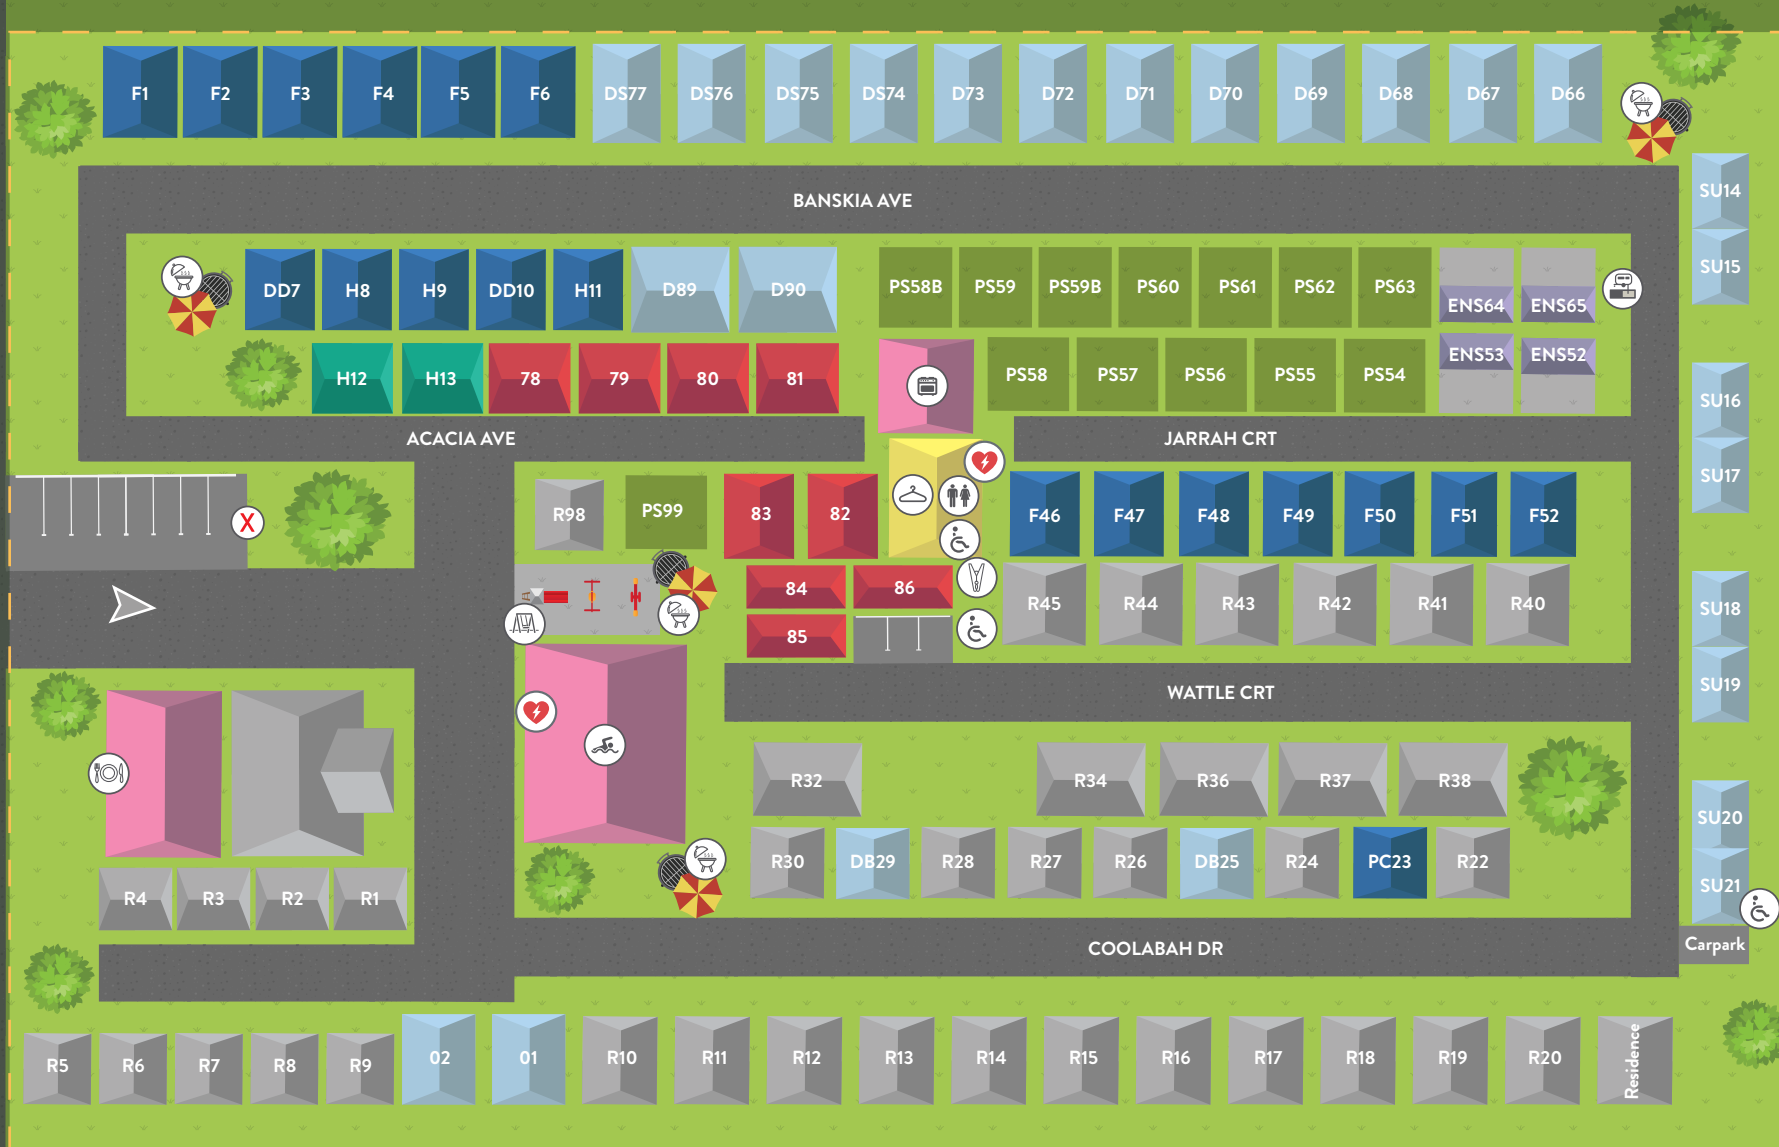

- DELUXE
- SUPERIOR
- STANDARD
- BUDGET
- ENSUITE SITES
- POWERED SITES
- COMMON AREAS
- AMENITIES
- PERMANENT SITES
- POOL
- LAUNDRY
- CLOTHES LINE
- DUMP POINT
- CAMP KITCHEN
- CAFÉ
- PLAYGROUND
- BBQ
- TOILETS
- ACCESSIBLE
- EVACUATION POINT
- DEFIBRILLATOR