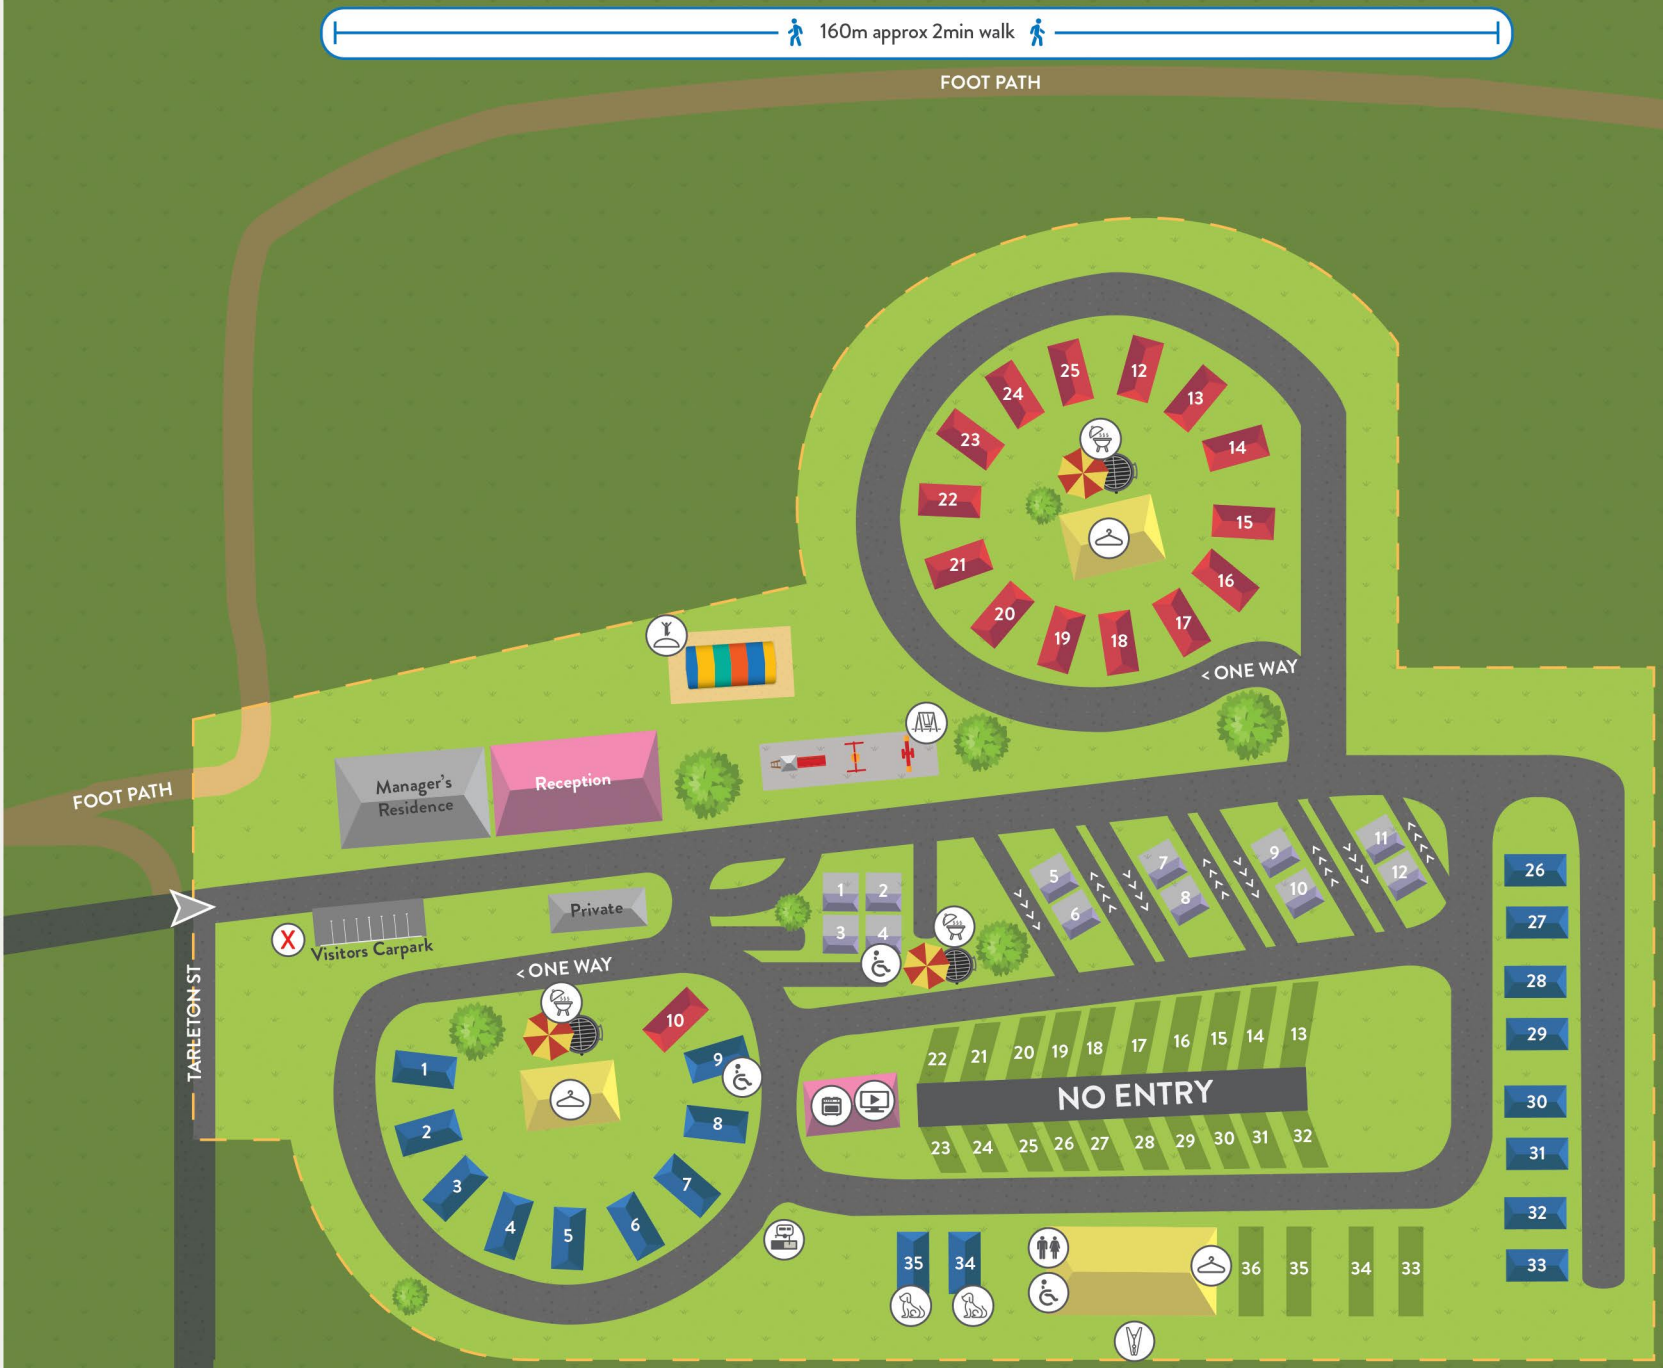

-  SUPERIOR
-  STANDARD
-  ENSUITE SITES
-  POWERED SITES
-  COMMON AREAS
-  AMENITIES
-  LAUNDRY
-  CLOTHES LINE
-  DUMP POINT
-  CAMP KITCHEN
-  BOUNCING PILLOW
-  BBQ
-  MOVIE ROOM
-  PET FRIENDLY
-  TOILETS
-  ACCESSIBLE
-  EVACUATION POINT