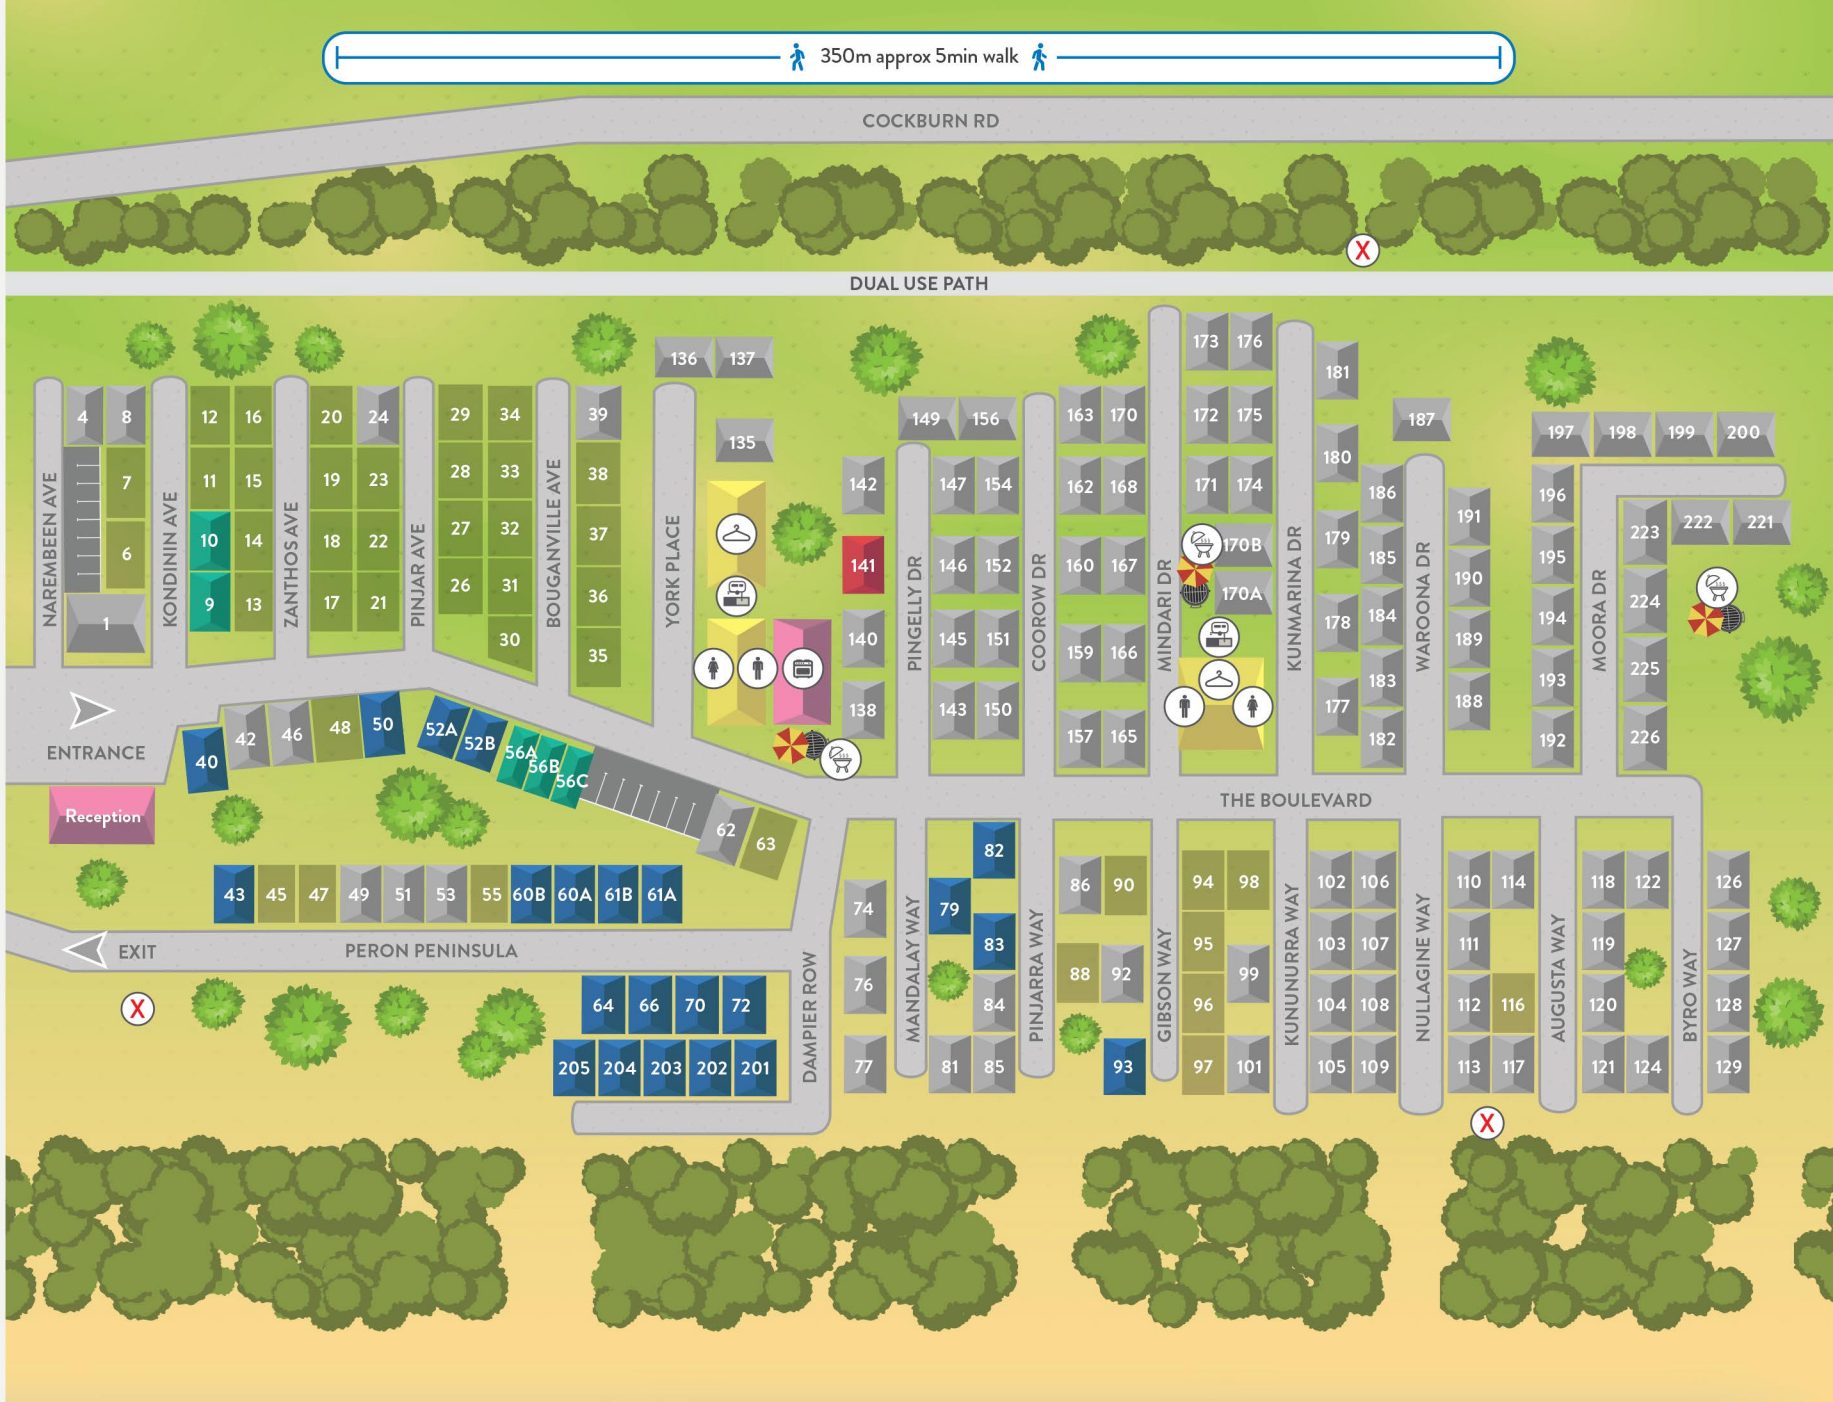

350m approx 5min walk

-  SUPERIOR
-  STANDARD
-  BUDGET
-  POWERED SITES
-  COMMON AREAS
-  AMENITIES
-  PERMANENT SITES
-  LAUNDRY
-  DUMP POINT
-  CAMP KITCHEN
-  BBQ
-  TOILETS
-  ACCESSIBLE
-  EVACUATION POINT