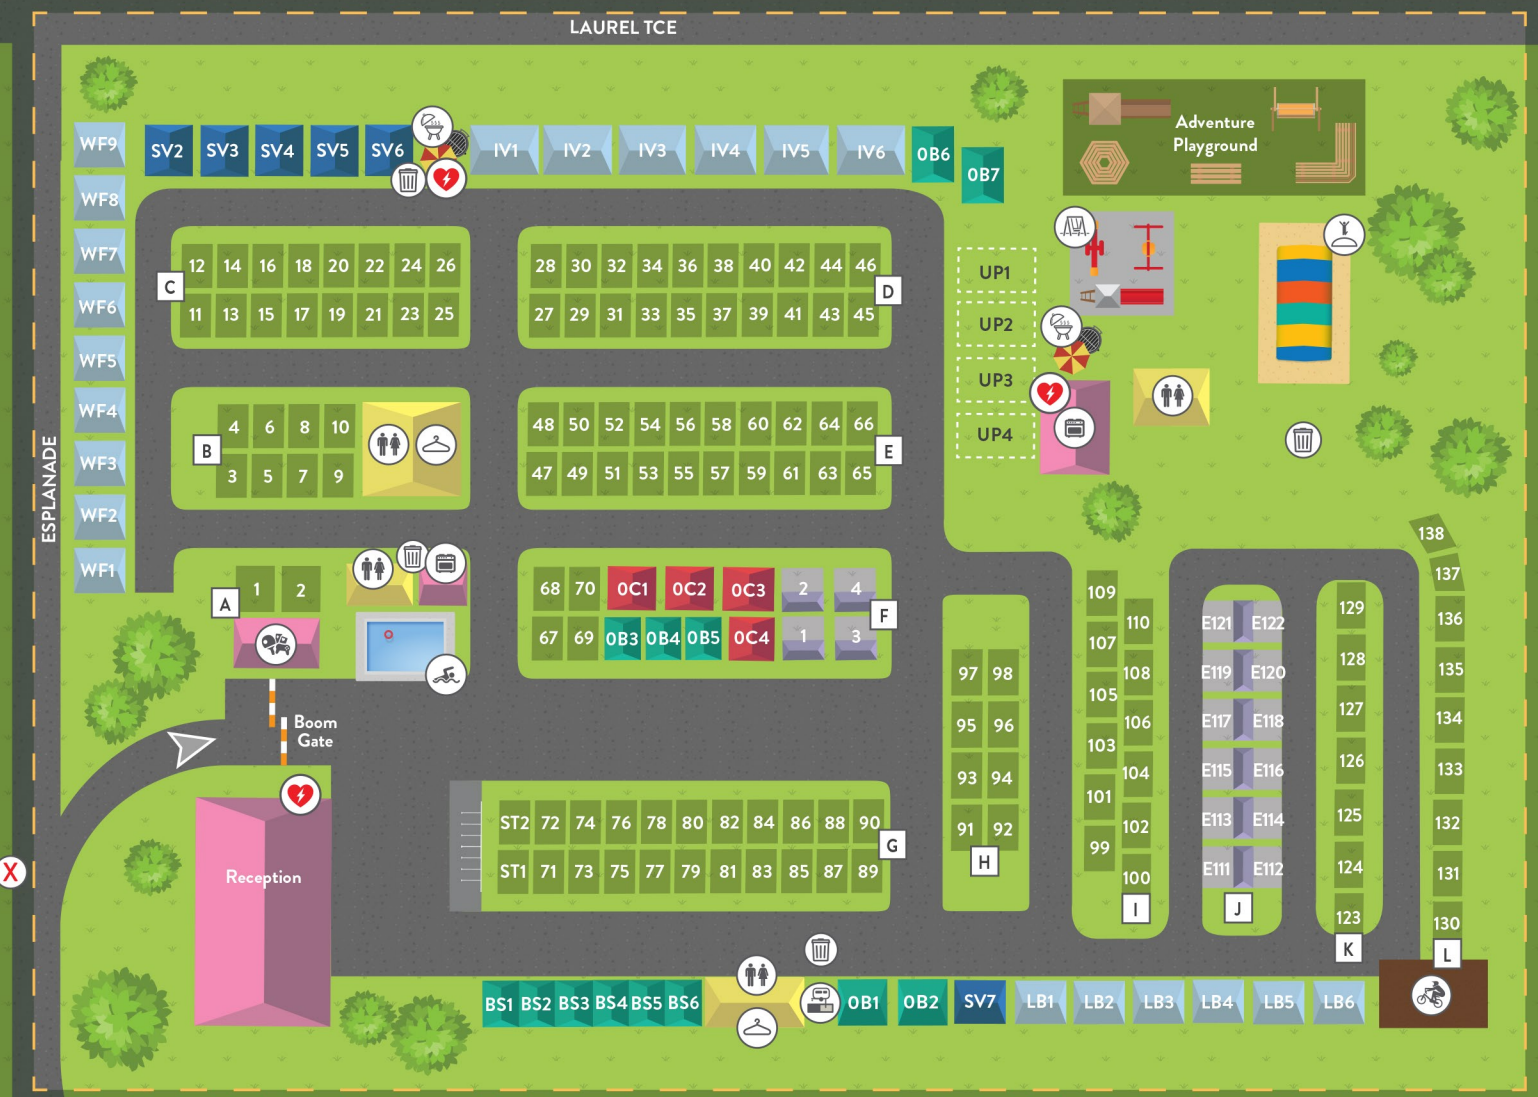

- DELUXE
- SUPERIOR
- STANDARD
- BUDGET
- ENSUITE SITES
- POWERED SITES
- UNPOWERED SITES
- COMMON AREAS
- AMENITIES
- INDOOR POOL
- LAUNDRY
- PLAYGROUND
- BMX AREA
- DUMP POINT
- CAMP KITCHEN
- GAMES ROOM
- BOUNCING PILLOW
- BBQ
- BINS
- TOILETS
- ACCESSIBLE
- EVACUATION POINT
- DEFIBRILLATOR

70-80 Esplanade, Robe SA 5276 • (08) 8768 2237