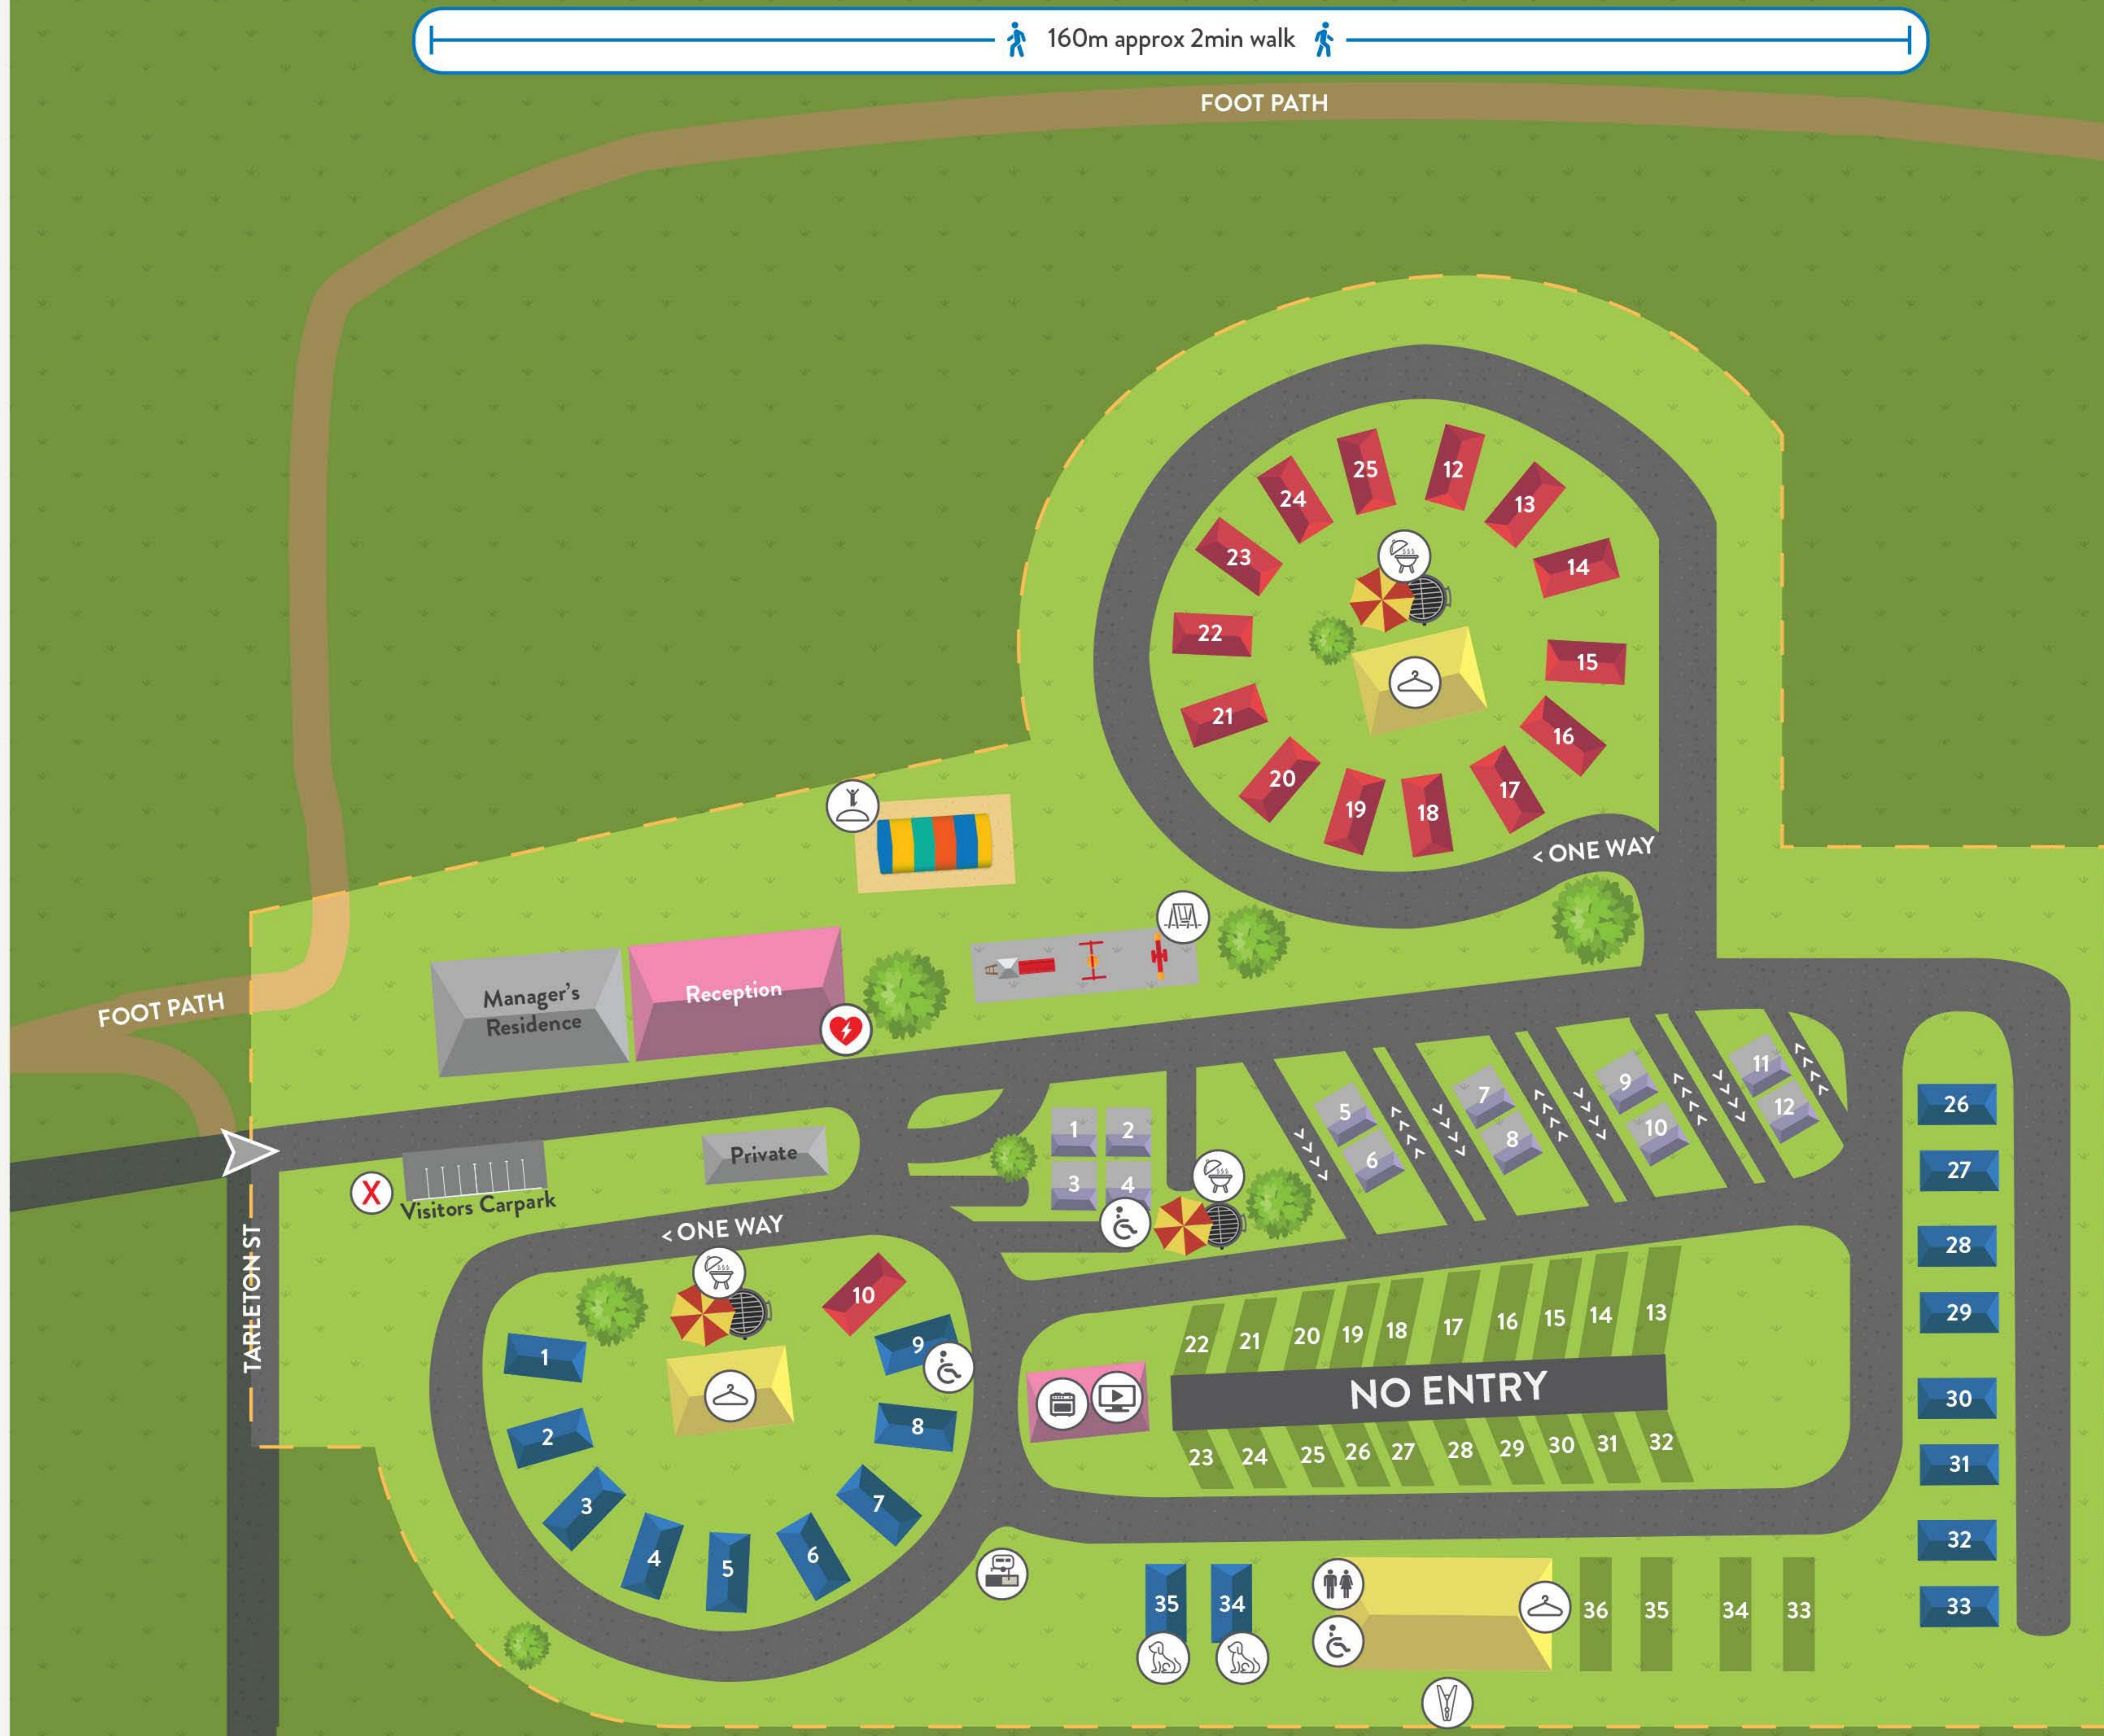

-  SUPERIOR
-  STANDARD
-  ENSUITE SITES
-  POWERED SITES
-  COMMON AREAS
-  AMENITIES
-  LAUNDRY
-  CLOTHES LINE
-  DUMP POINT
-  CAMP KITCHEN
-  BOUNCING PILLOW
-  BBQ
-  MOVIE ROOM
-  PET FRIENDLY
-  TOILETS
-  ACCESSIBLE
-  EVACUATION POINT
-  DEFIBRILLATOR

13-19 Tarleton St, East Devonport TAS 7310 • 1800 880 201

 facebook.com/discoveryparks
 [@discoveryparks](https://instagram.com/@discoveryparks)
 www.tripadvisor.com.au

Thanks for staying with us.
We'd love to see your photos and hear about your time at Discovery Parks - Devonport.