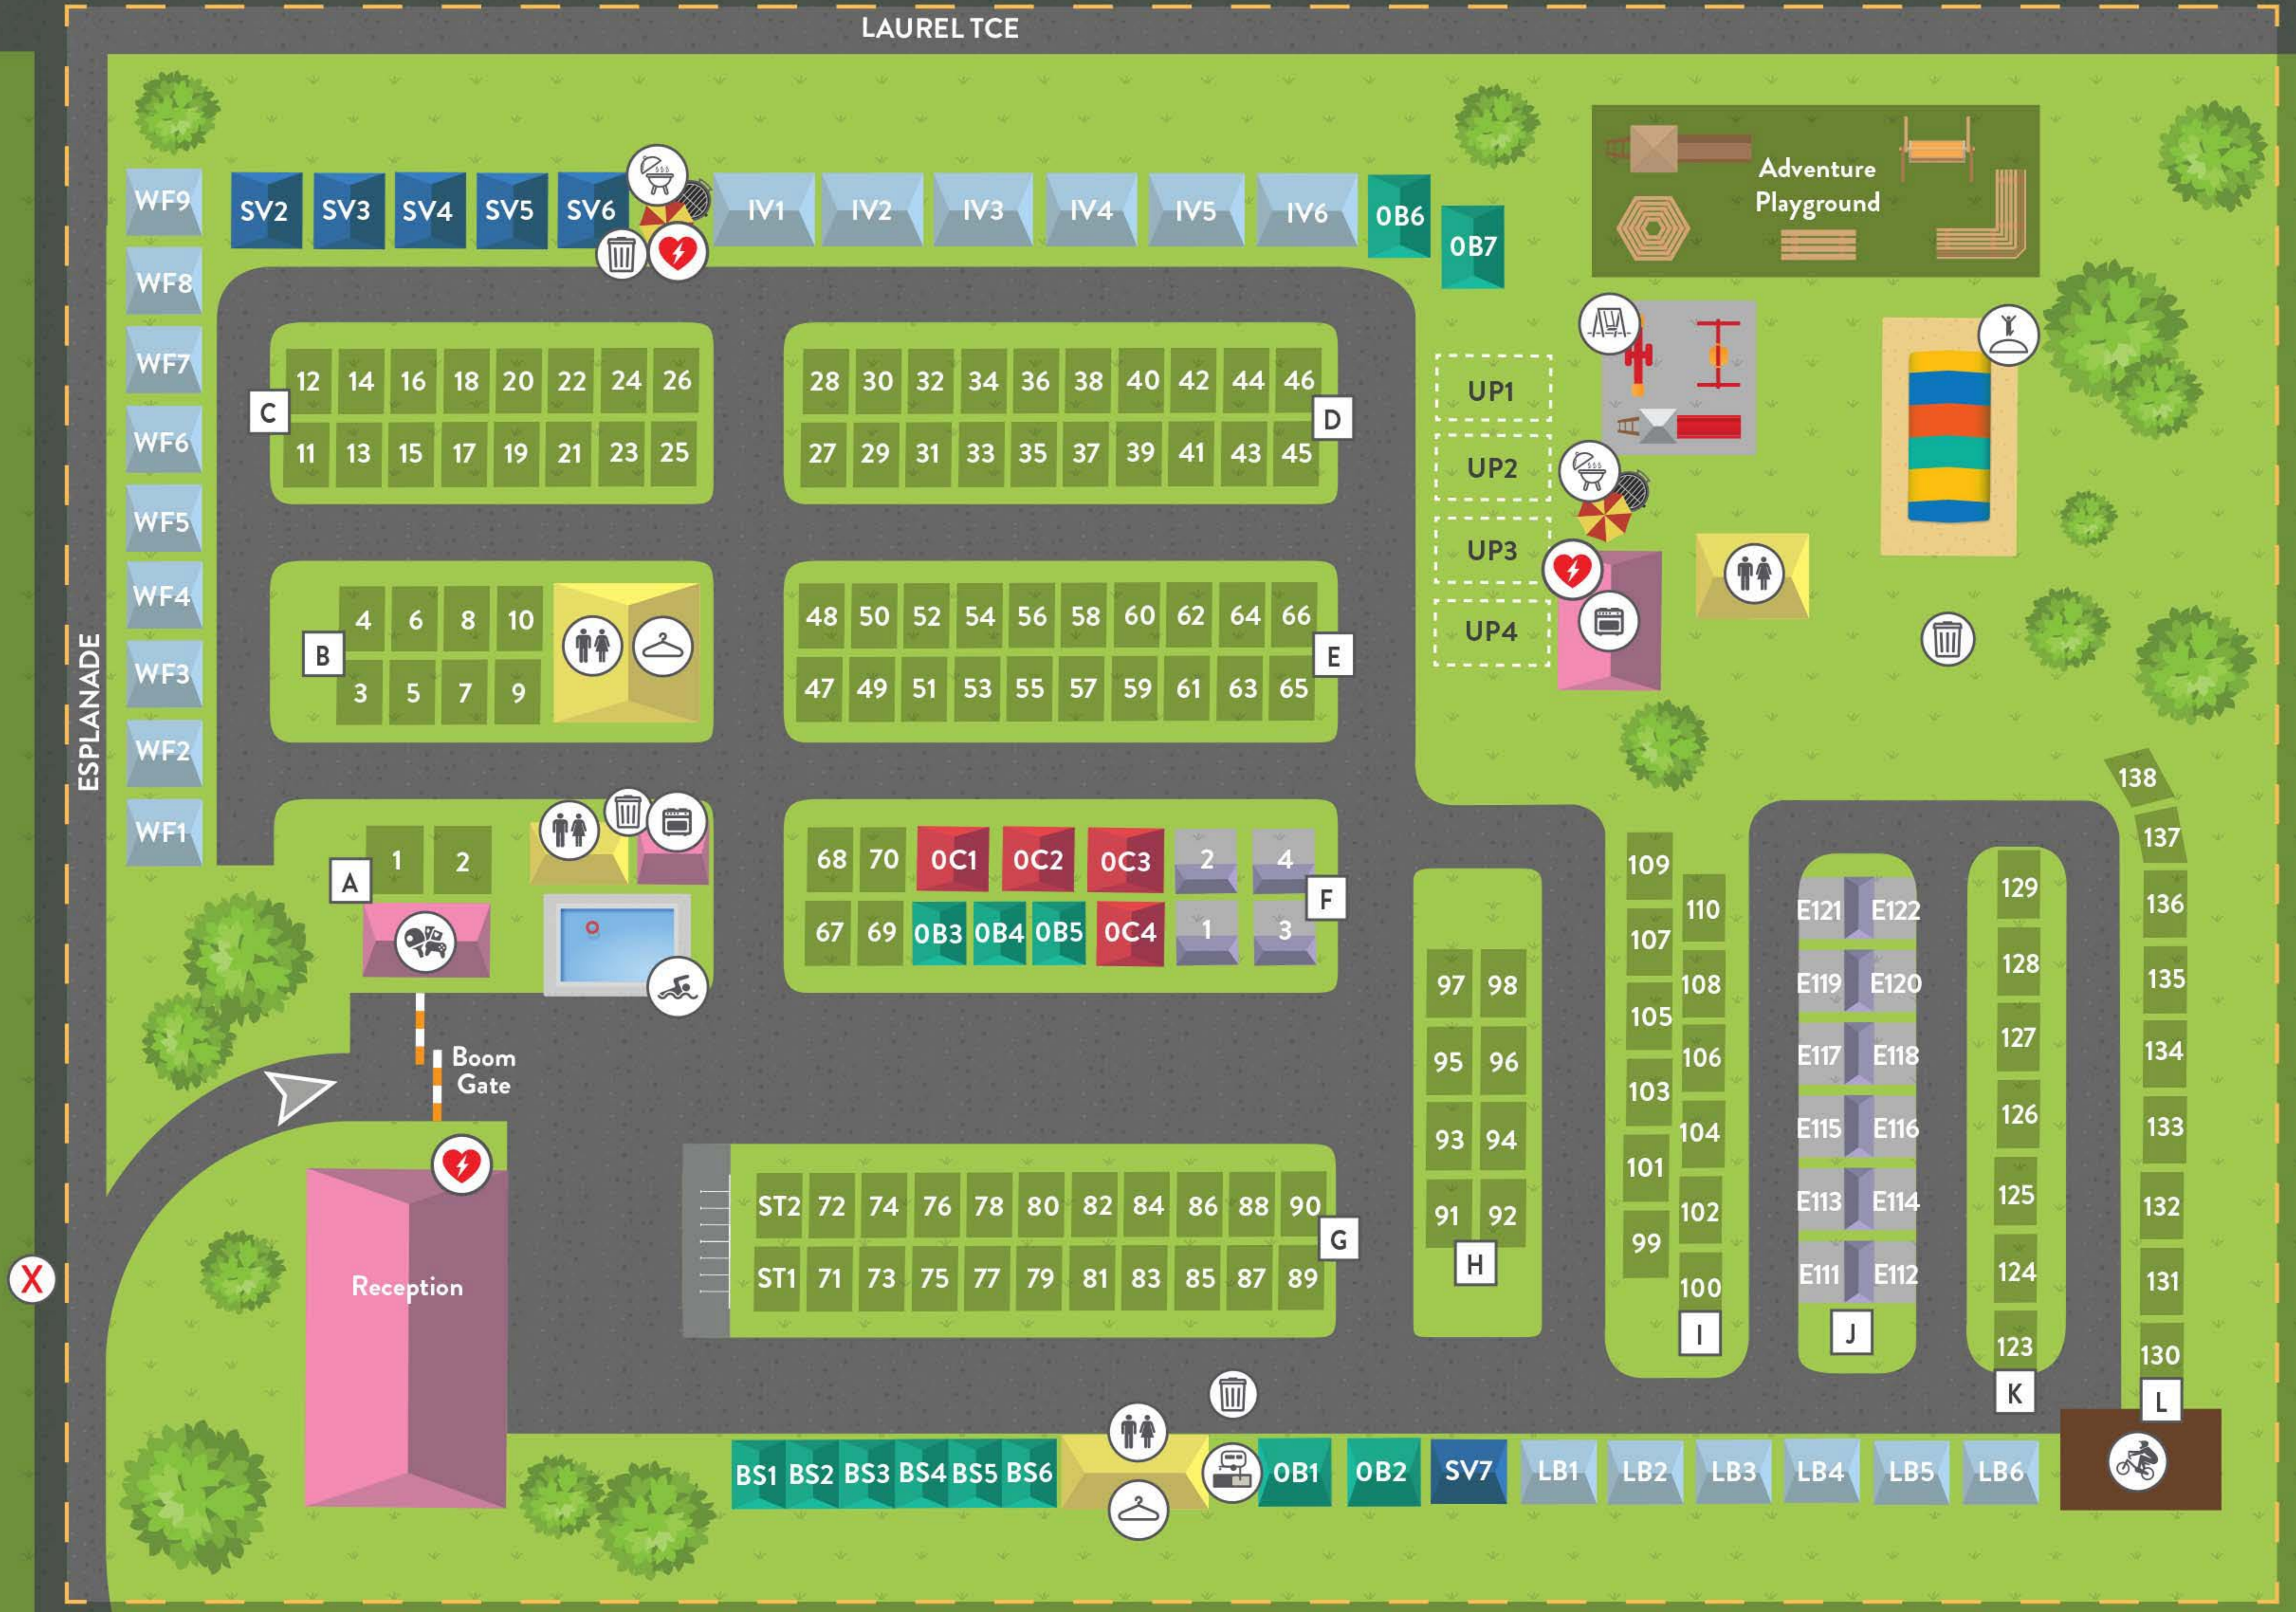

- DELUXE
- SUPERIOR
- STANDARD
- BUDGET
- ENSUITE SITES
- POWERED SITES
- UNPOWERED SITES
- COMMON AREAS
- AMENITIES
- INDOOR POOL
- LAUNDRY
- PLAYGROUND
- PUMP TRACK
- DUMP POINT
- CAMP KITCHEN
- GAMES ROOM
- BOUNCING PILLOW
- BBQ
- BINS
- TOILETS
- ACCESSIBLE
- EVACUATION POINT
- DEFIBRILLATOR

Sites & Selected Cabins

300m approx 4min walk

70-80 Esplanade, Robe SA 5276 • (08) 8768 2237

facebook.com/discoveryparks
 @discoveryparks
 www.tripadvisor.com.au

Thanks for staying with us.
We'd love to see your photos and hear about your time at Discovery Parks - Robe.