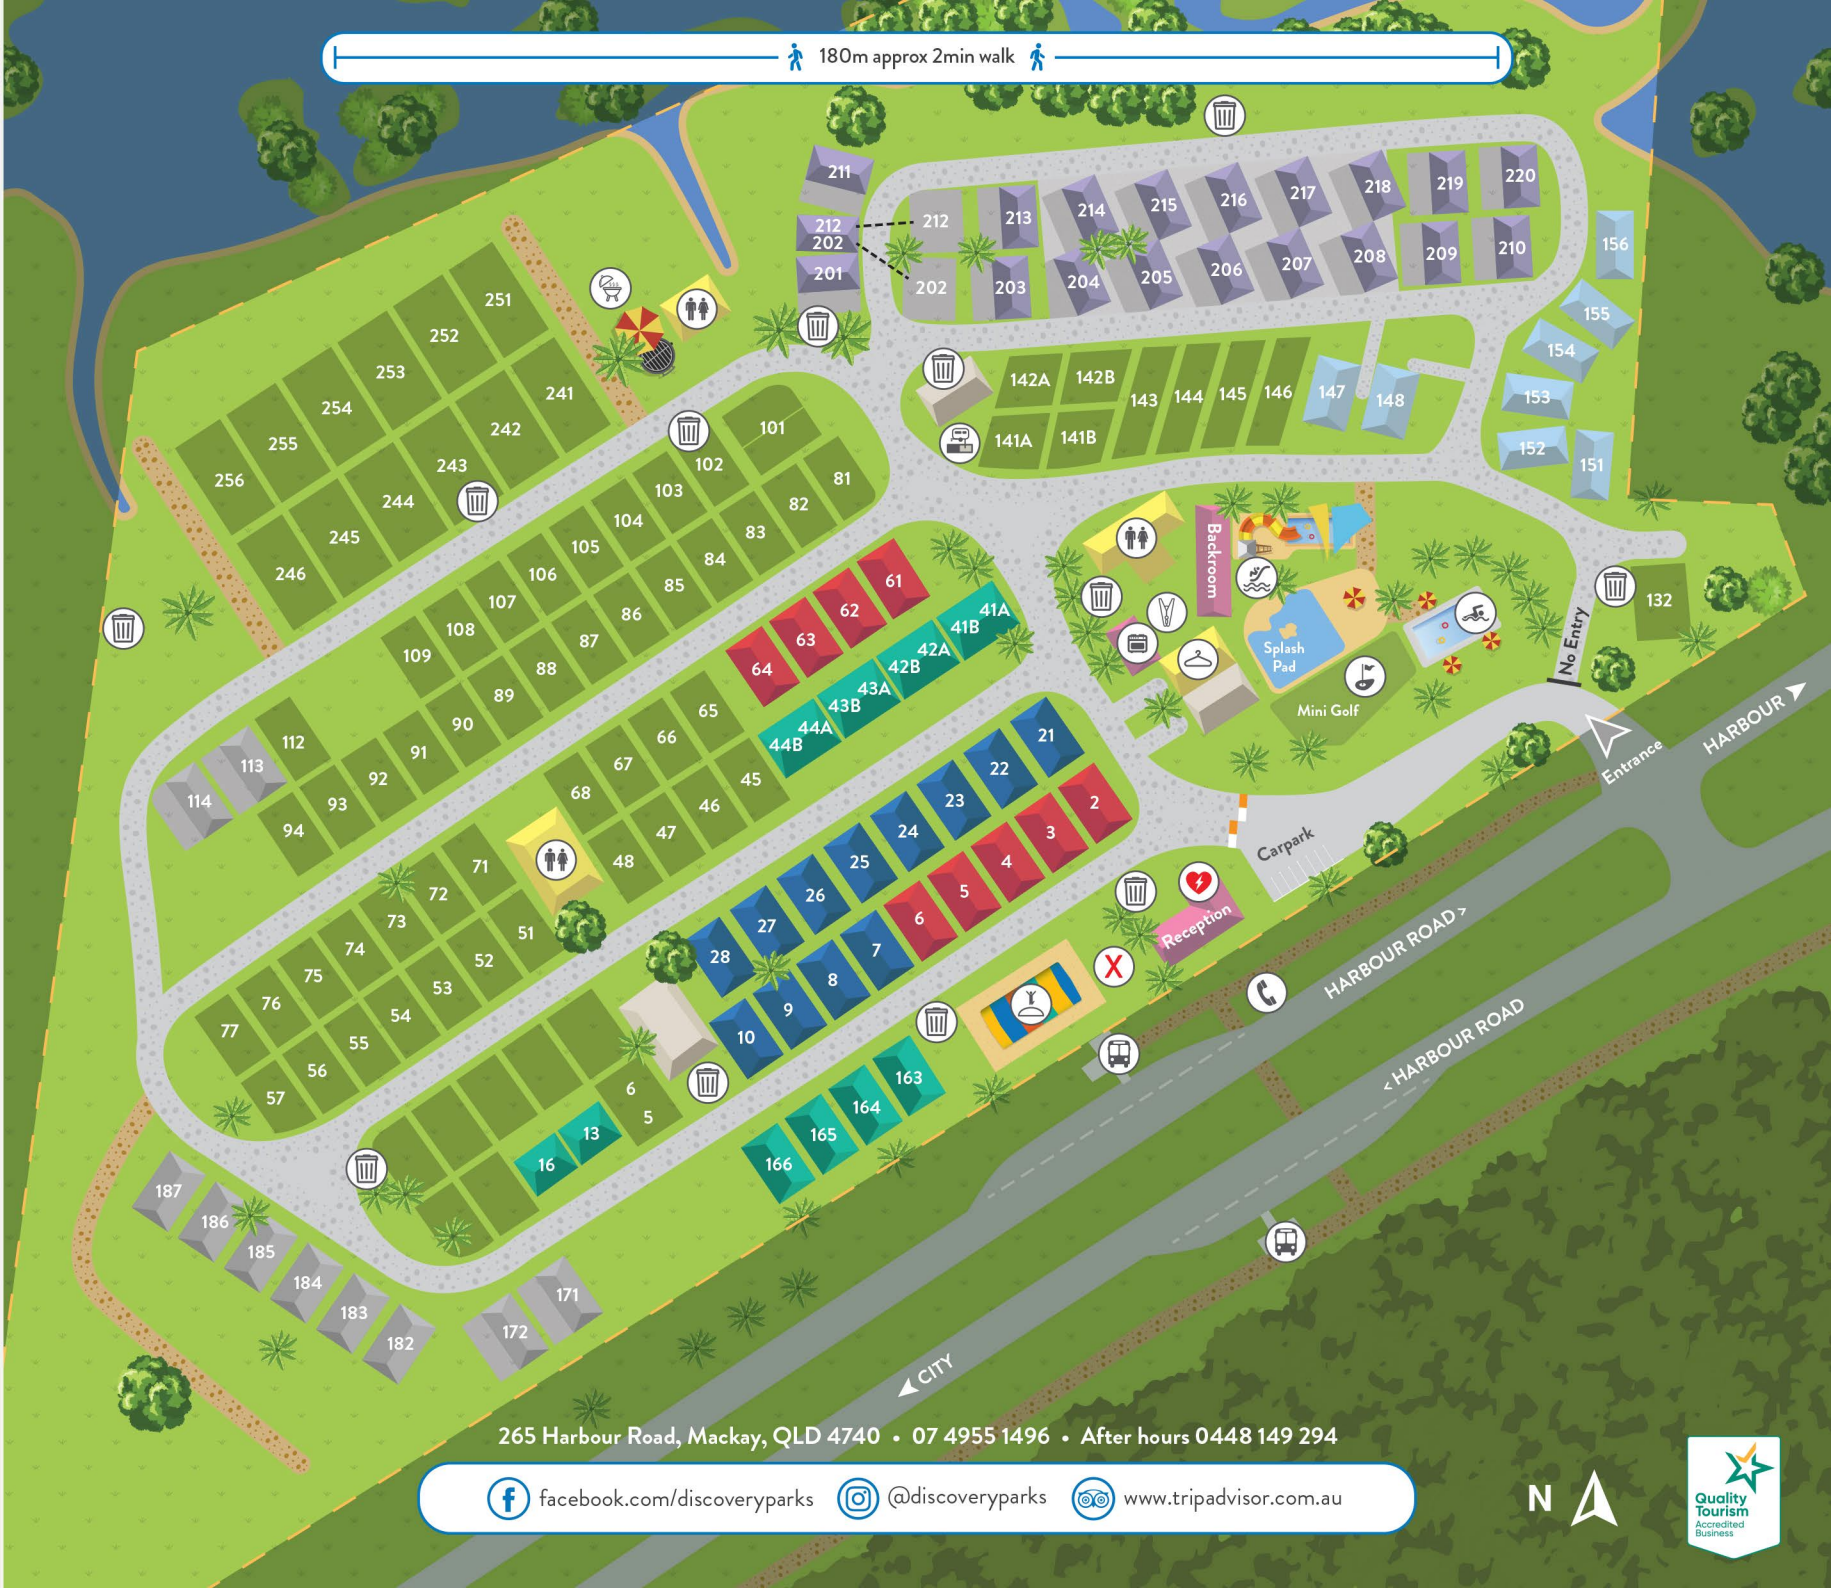

MACKAY

-  DELUXE
-  SUPERIOR
-  STANDARD
-  ECONOMY
-  ENSUITE SITES
-  POWERED SITES
-  UNPOWERED SITES
-  COMMON AREAS
-  AMENITIES
-  PERMANENT SITES
-  POOL
-  WATERPARK
-  LAUNDRY
-  CLOTHES LINE
-  DUMP POINT
-  CAMP KITCHEN
-  BBQ
-  PLAYGROUND
-  TOILETS
-  ACCESSIBLE
-  BUS STOP
-  EVACUATION POINT
-  DEFIBRILLATOR

180m approx 2min walk

265 Harbour Road, Mackay, QLD 4740 • 07 4955 1496 • After hours 0448 149 294

 facebook.com/discoveryparks
  @discoveryparks
  www.tripadvisor.com.au

Thanks for staying with us. We'd love to see your photos and hear about your time at Discovery Parks - Mackay.