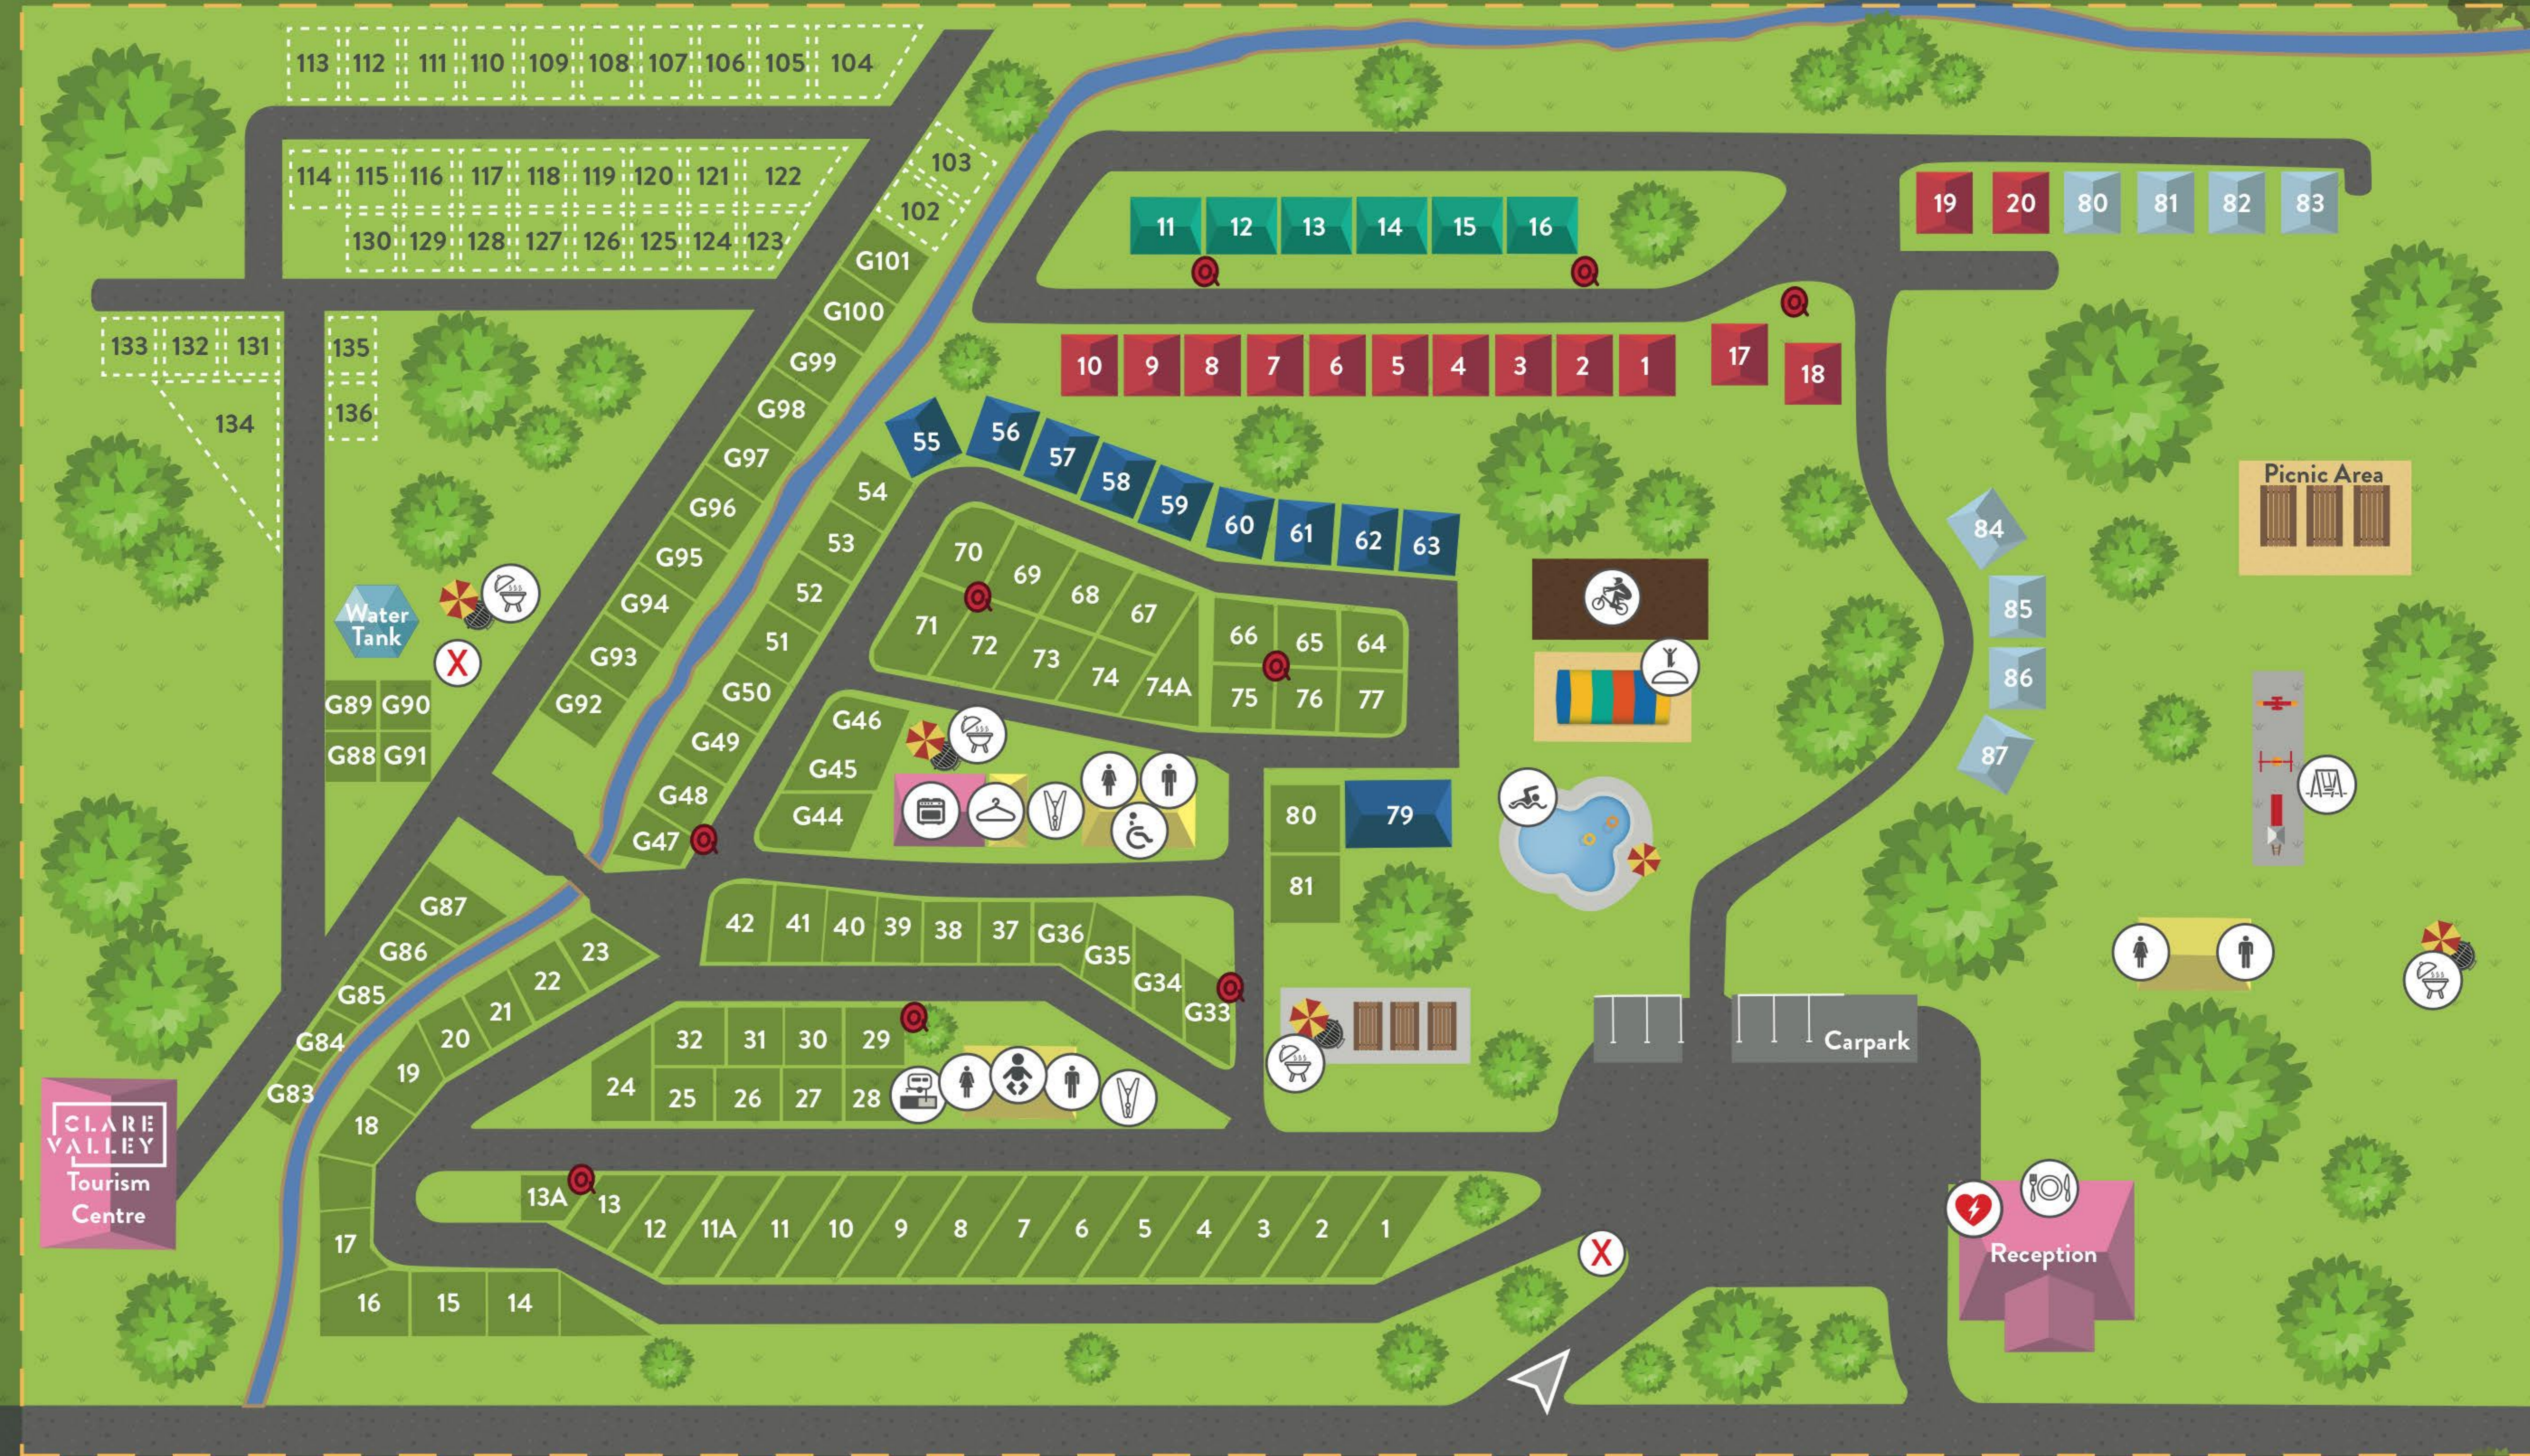

Discovery
PARKS
CLARE

- DELUXE
- SUPERIOR
- STANDARD
- BUDGET
- POWERED SITES
- UNPOWERED SITES
- COMMON AREAS
- AMENITIES
- POOL
- LAUNDRY
- DUMP POINT
- PLAYGROUND
- BABY CHANGE ROOM
- CLOTHES LINE
- CAMP KITCHEN
- KIOSK
- BOUNCING PILLOW
- PUMP TRACK
- BBQ
- TOILETS
- ACCESSIBLE
- DEFIBRILLATOR
- EVACUATION POINT
- WATER HOSE

Sites &
Selected
Cabins

230m approx 3min walk

8511 Horrocks Hwy, Clare SA 5453 • 1800 422 724

facebook.com/discoveryparks

@discoveryparks

www.tripadvisor.com.au

Thanks for staying with us.
We'd love to see your photos and hear about your
time at Discovery Parks - Clare.