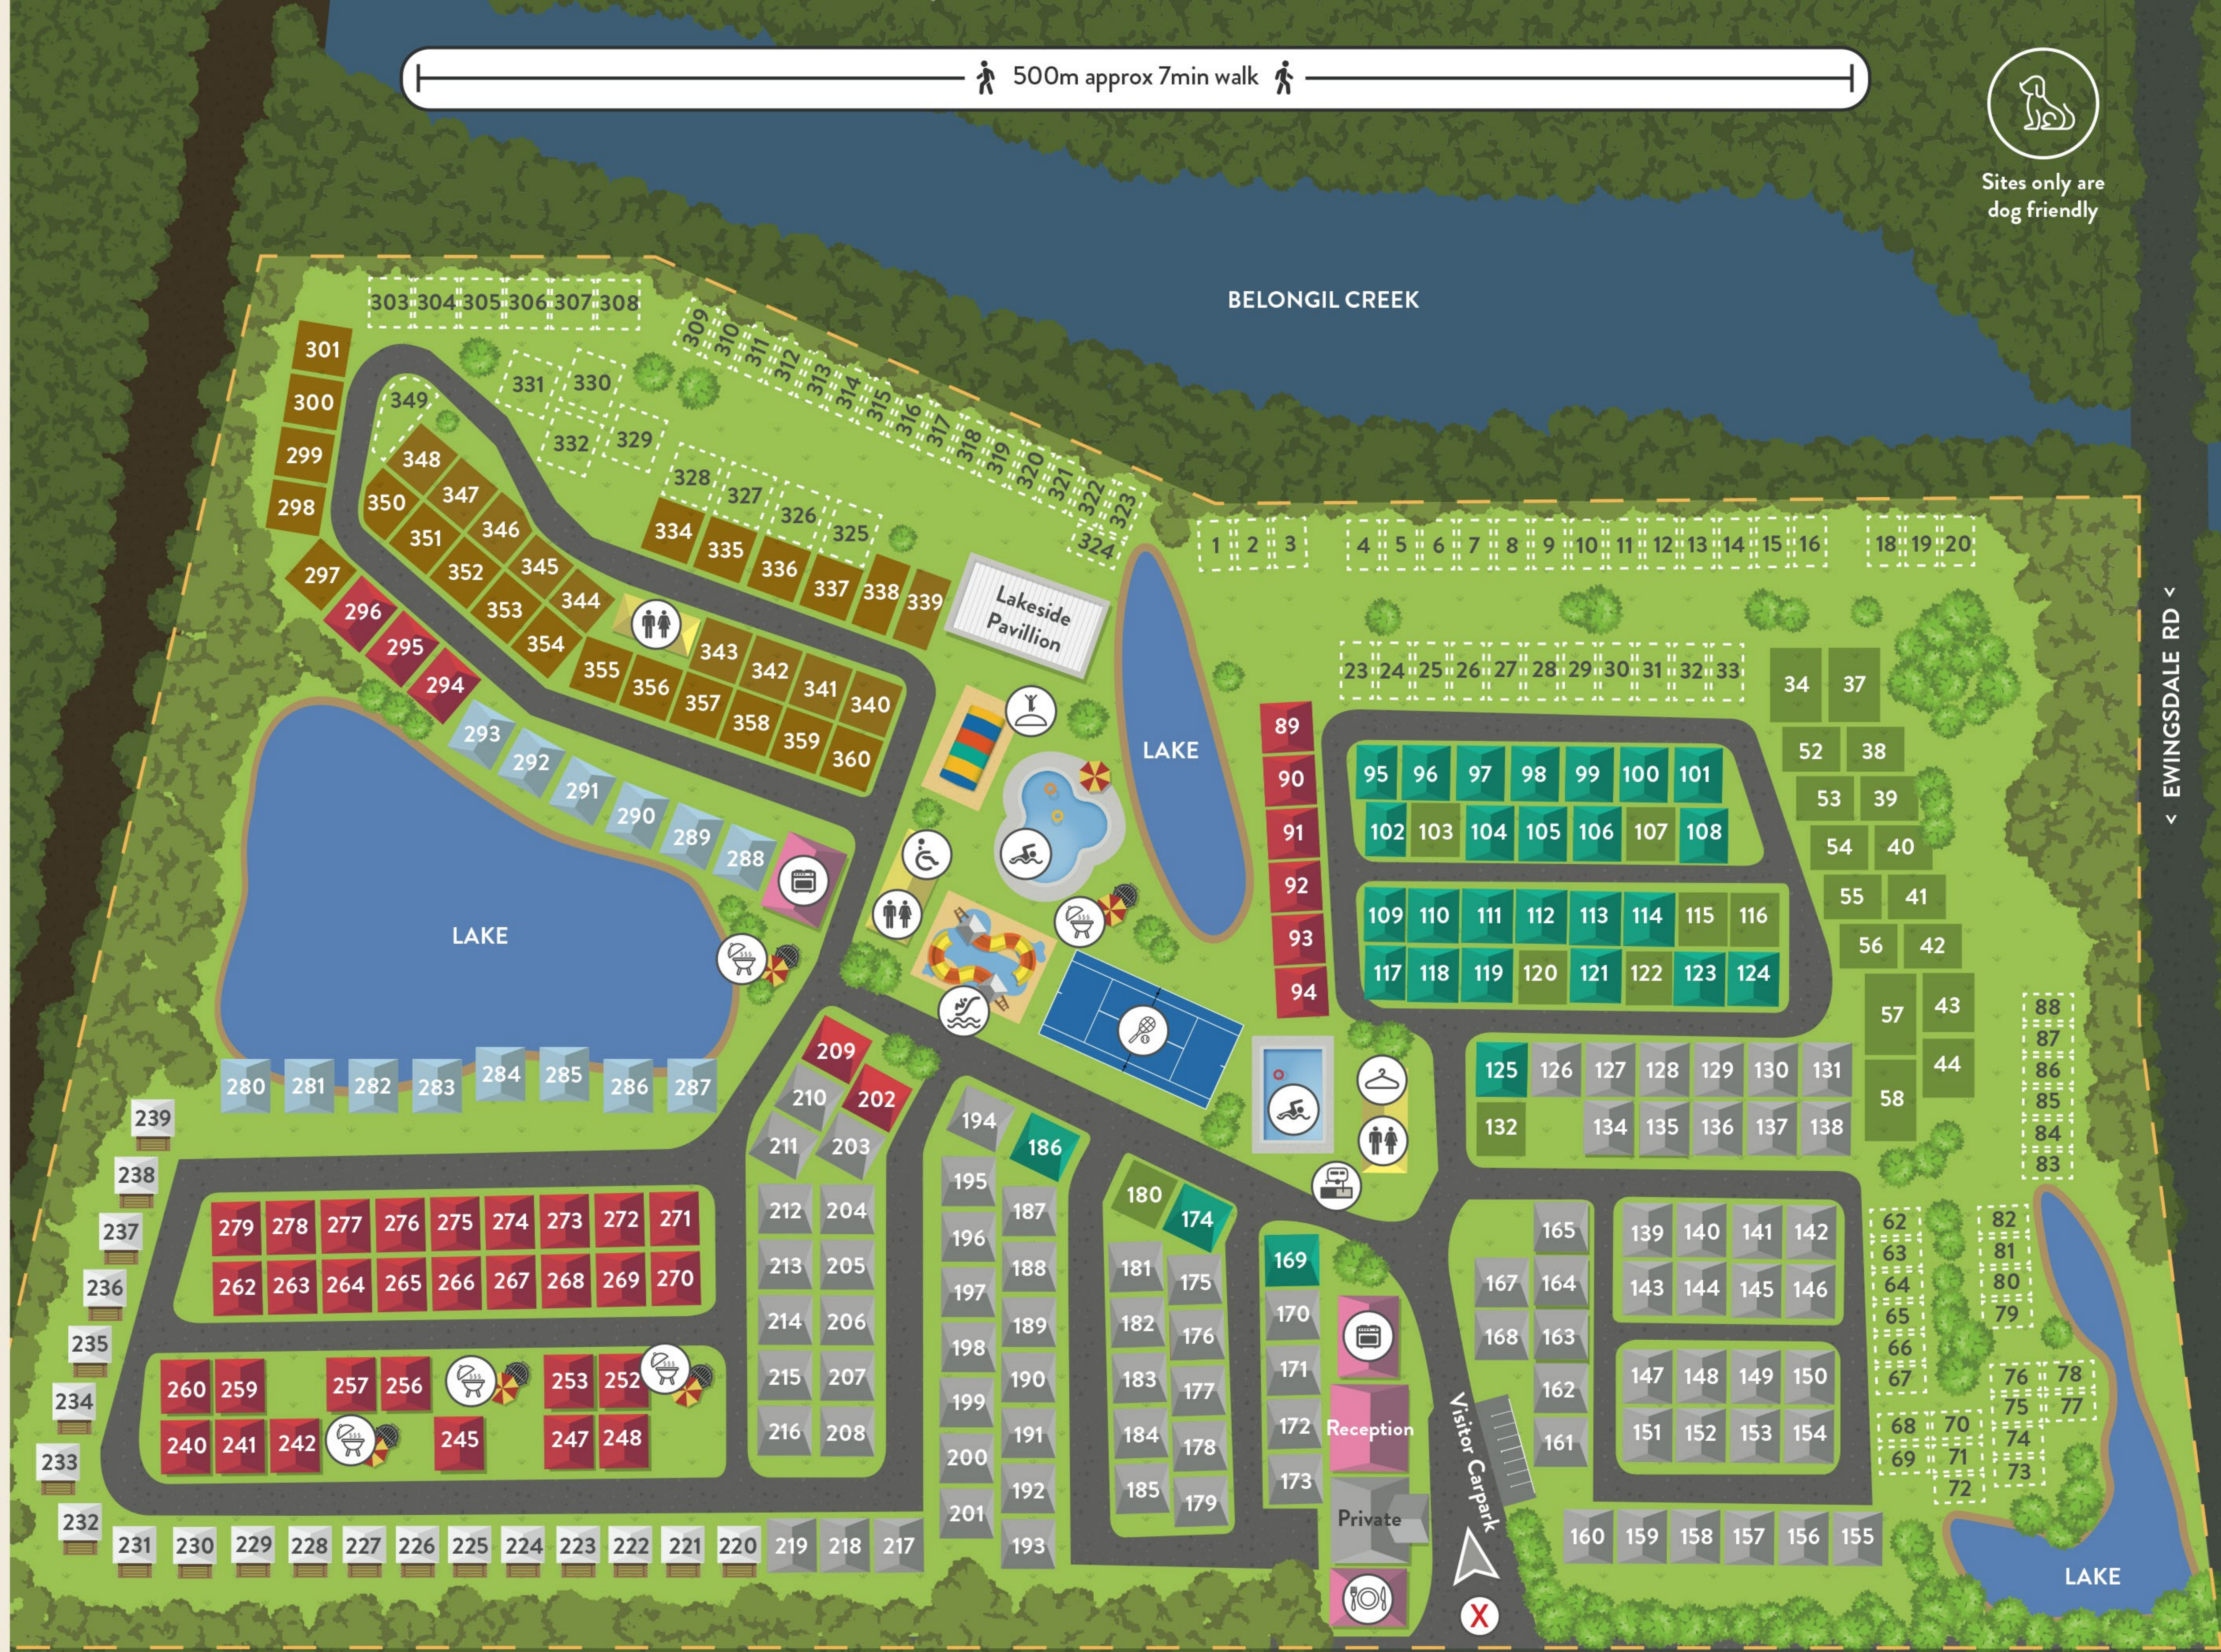

Discovery
PARKS

BYRON BAY

- DELUXE
- SUPERIOR
- ECONOMY
- SAFARI TENTS
- POWERED CARAVAN
- POWERED TENT SITE
- UNPOWERED SITES
- COMMON AREAS
- AMENITIES
- PERMANENT SITES
- POOL
- LAUNDRY
- WATER PARK
- DUMP POINT
- TENNIS COURT
- CAMP KITCHEN
- CAFÉ
- BOUNCING PILLOW
- BBQ
- TOILETS
- ACCESSIBLE
- EVACUATION POINT

500m approx 7min walk

Sites only are dog friendly

399 Ewingsdale Rd, Byron Bay NSW 2481 • (02) 6687 3700 • After Hours 0409 341 361

@discoveryparksandresorts

www.tripadvisor.com.au

Thanks for staying with us.