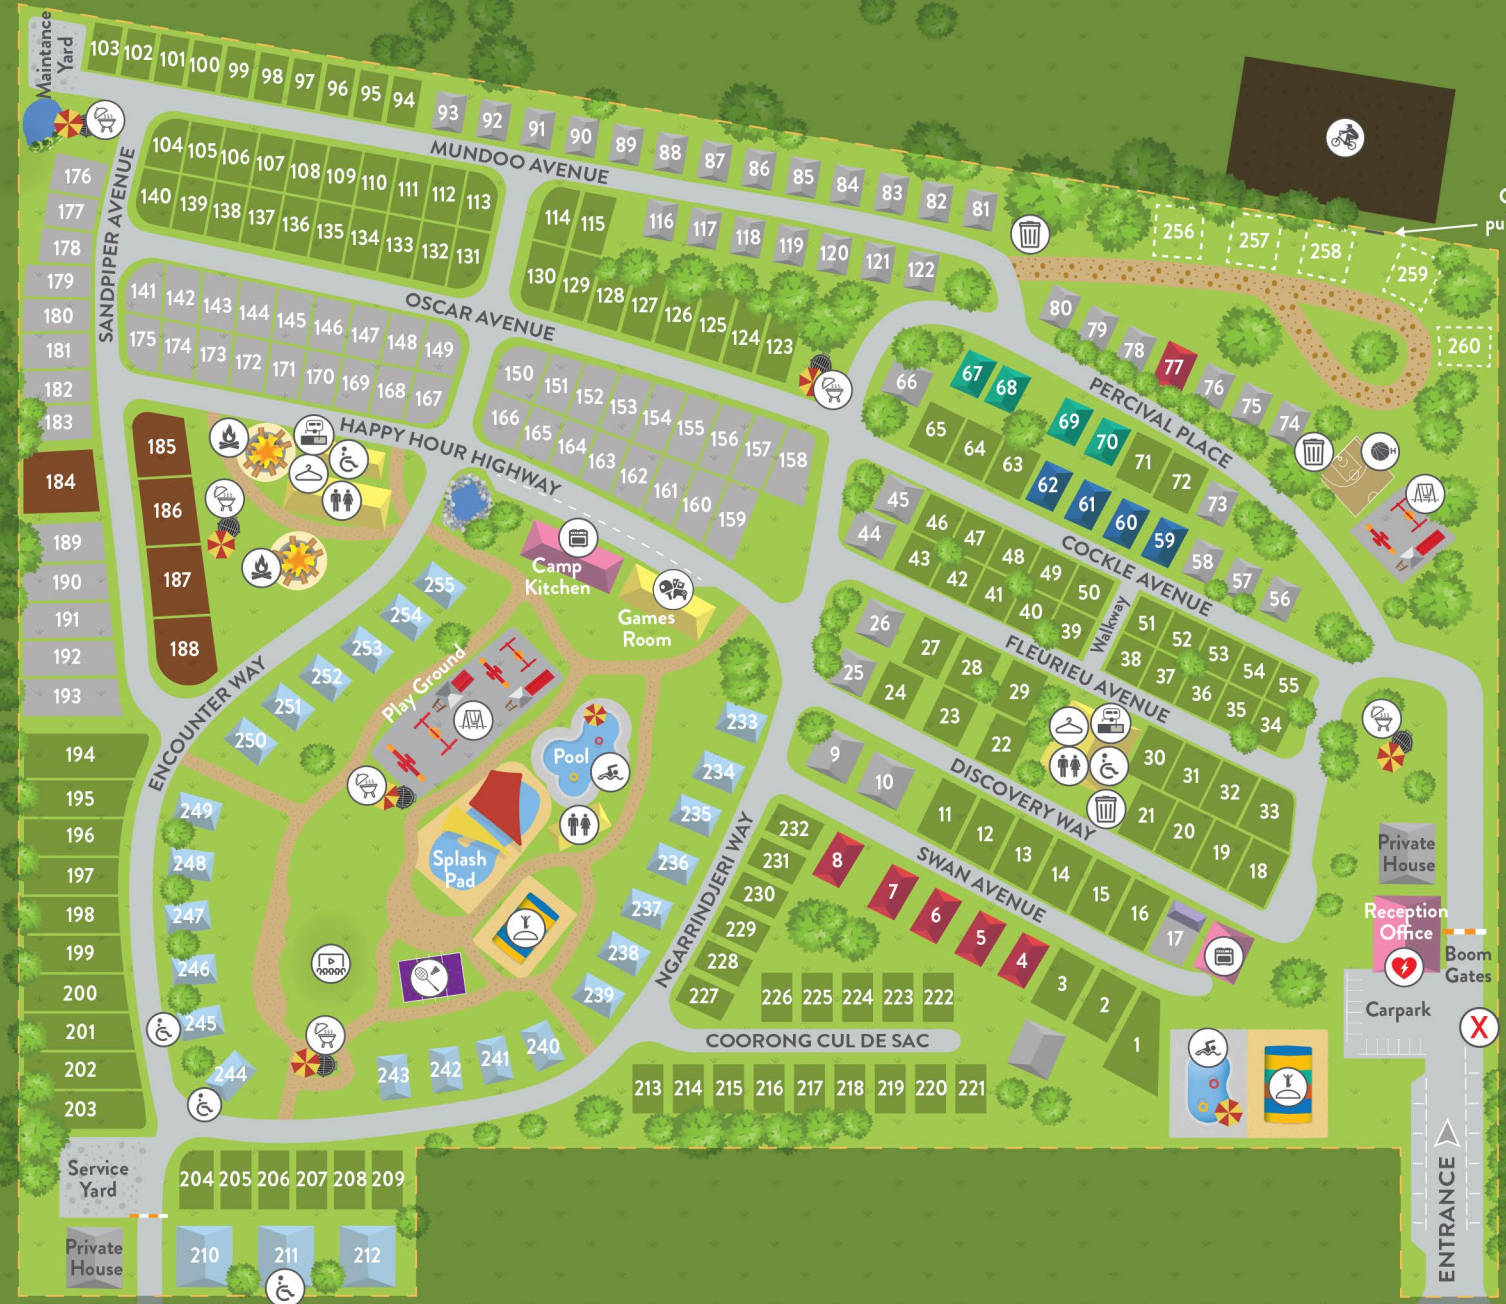

GOOLWA

- DELUXE
- SUPERIOR
- STANDARD
- BUDGET
- ENSUITE SITES
- DELUXE POWERED SITES
- POWERED SLAB SITES
- POWERED SITES
- UNPOWERED SITES
- COMMON AREAS
- AMENITIES
- PERMANENT SITES
- POOL
- LAUNDRY
- FIRE PIT
- DUMP POINT
- CAMP KITCHEN
- PLAY GROUND
- BOUNCING PILLOW
- GAMES ROOM
- BBQ
- BASKETBALL COURT (HALF)
- BADMINTON COURT
- BMX TRACK
- OUTDOOR CINEMA
- BINS
- TOILETS
- ACCESSIBLE
- EVACUATION POINT
- DEFIBRILLATOR

Thanks for staying with us.
We'd love to see your photos and hear about your time at Discovery Parks - Goolwa.

250m approx 4min walk

Sites & Selected Cabins

← MIDDLETON 40 Kessell Rd, Goolwa SA 5214 • (08) 8555 2144 GOOLWA →