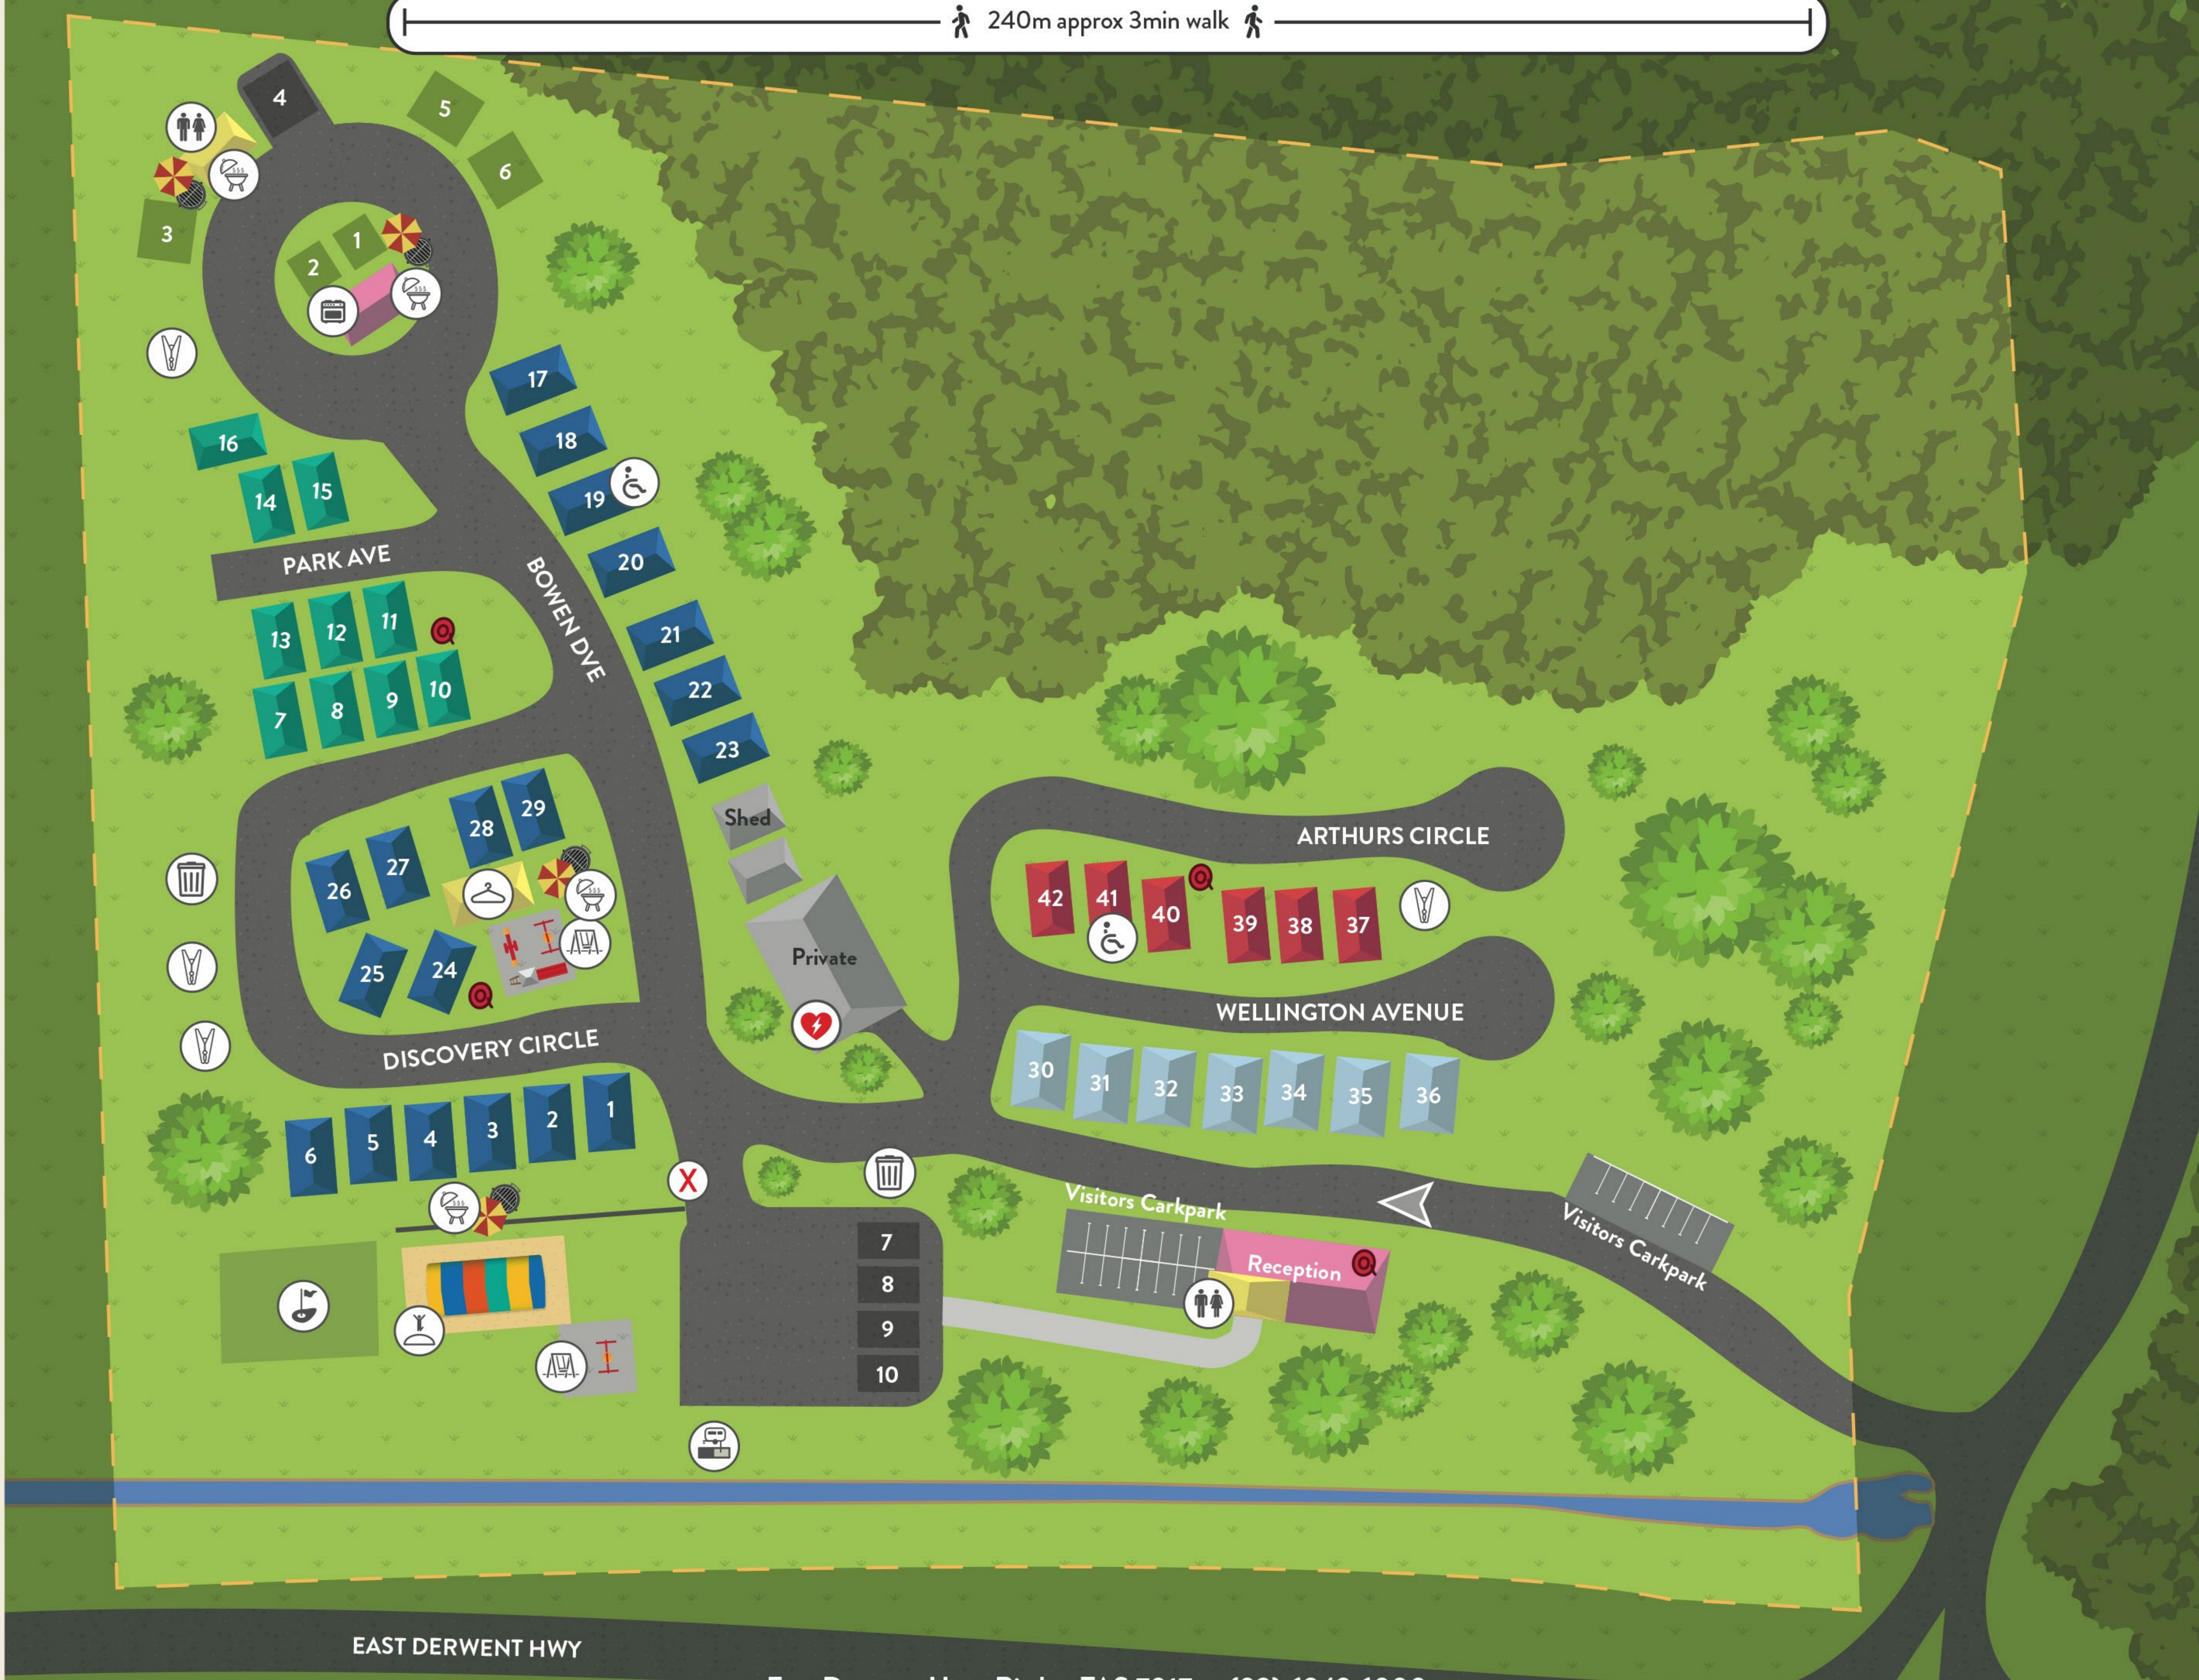

Discovery PARKS HOBART

- DELUXE
- SUPERIOR
- STANDARD
- BUDGET
- POWERED SITES
- COMMON AREAS
- AMENITIES
- LAUNDRY
- CLOTHES LINE
- DUMP POINT
- PLAYGROUND
- JUMPING PILLOW
- CAMP KITCHEN
- PUTT PUTT GOLF
- BINS
- BBQ
- TOILETS
- ACCESSIBLE
- EVACUATION POINT
- DEFIBRILLATOR

240m approx 3min walk

East Derwent Hwy, Risdon TAS 7017 • (03) 6242 6000

@discoveryparksandresorts www.tripadvisor.com.au

Thanks for staying with us.
We'd love to see your photos and hear about your
time at Discovery Parks - Hobart.