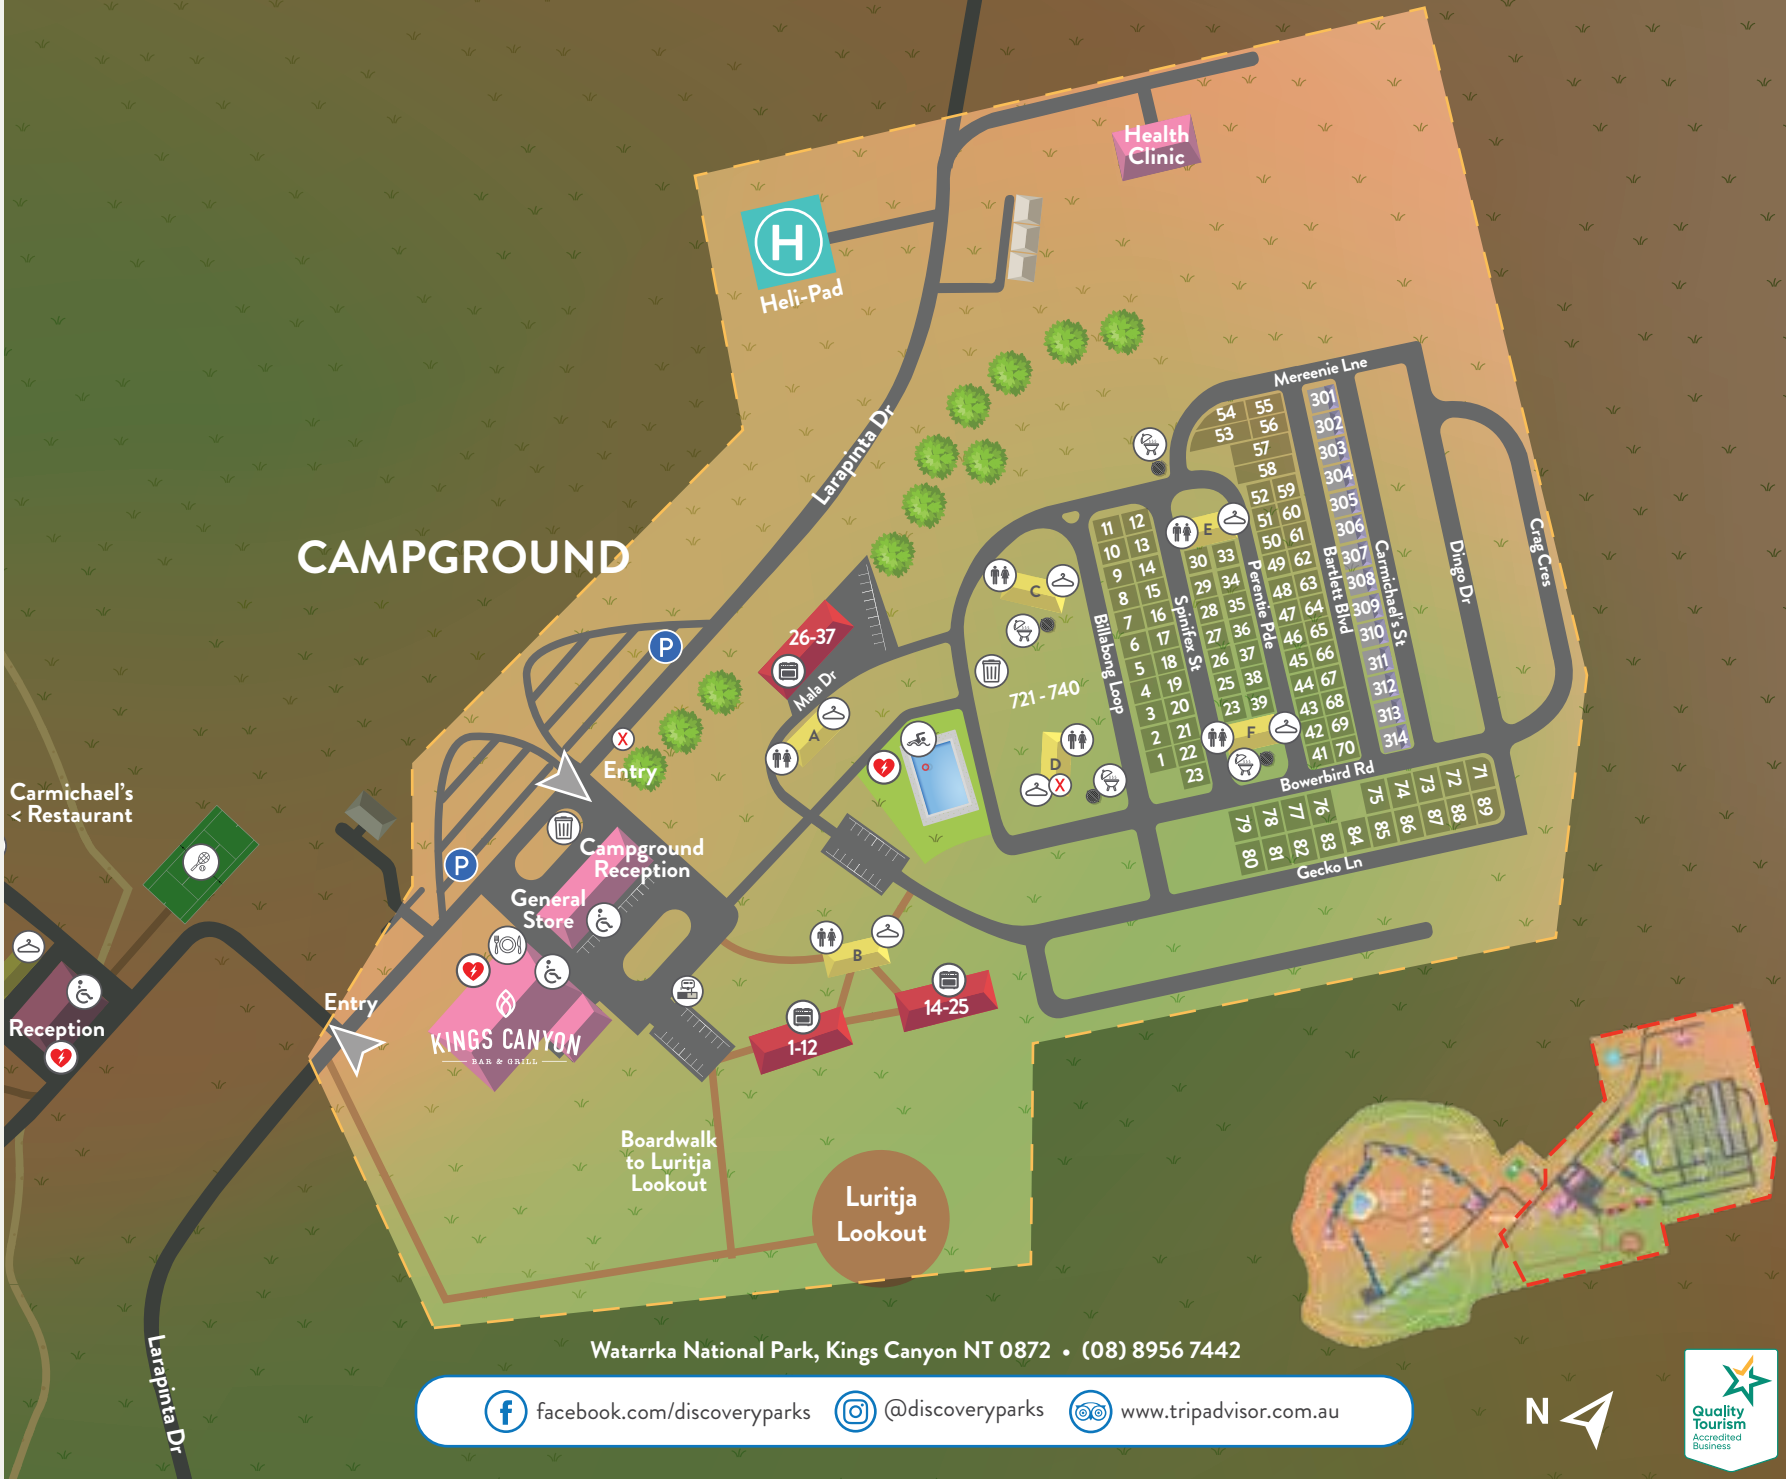

-  LODGES
-  ENSUITE SITES
-  POWERED SITES
-  UNPOWERED SITES
-  COMMON AREAS
-  AMENITIES
-  POOL
-  LAUNDRY
-  DUMP POINT
-  CAMP KITCHEN
-  BBQ
-  EATERIES
-  TOILETS
-  ACCESSIBLE
-  BINS
-  EVACUATION POINT
-  DEFIBRILLATOR

350m approx 4min walk

Watarrka National Park, Kings Canyon NT 0872 • (08) 8956 7442

 facebook.com/discoveryparks
 @discoveryparks
 www.tripadvisor.com.au

Thanks for staying with us.
We'd love to see your photos and hear about your time at Discovery Parks - Kings Canyon