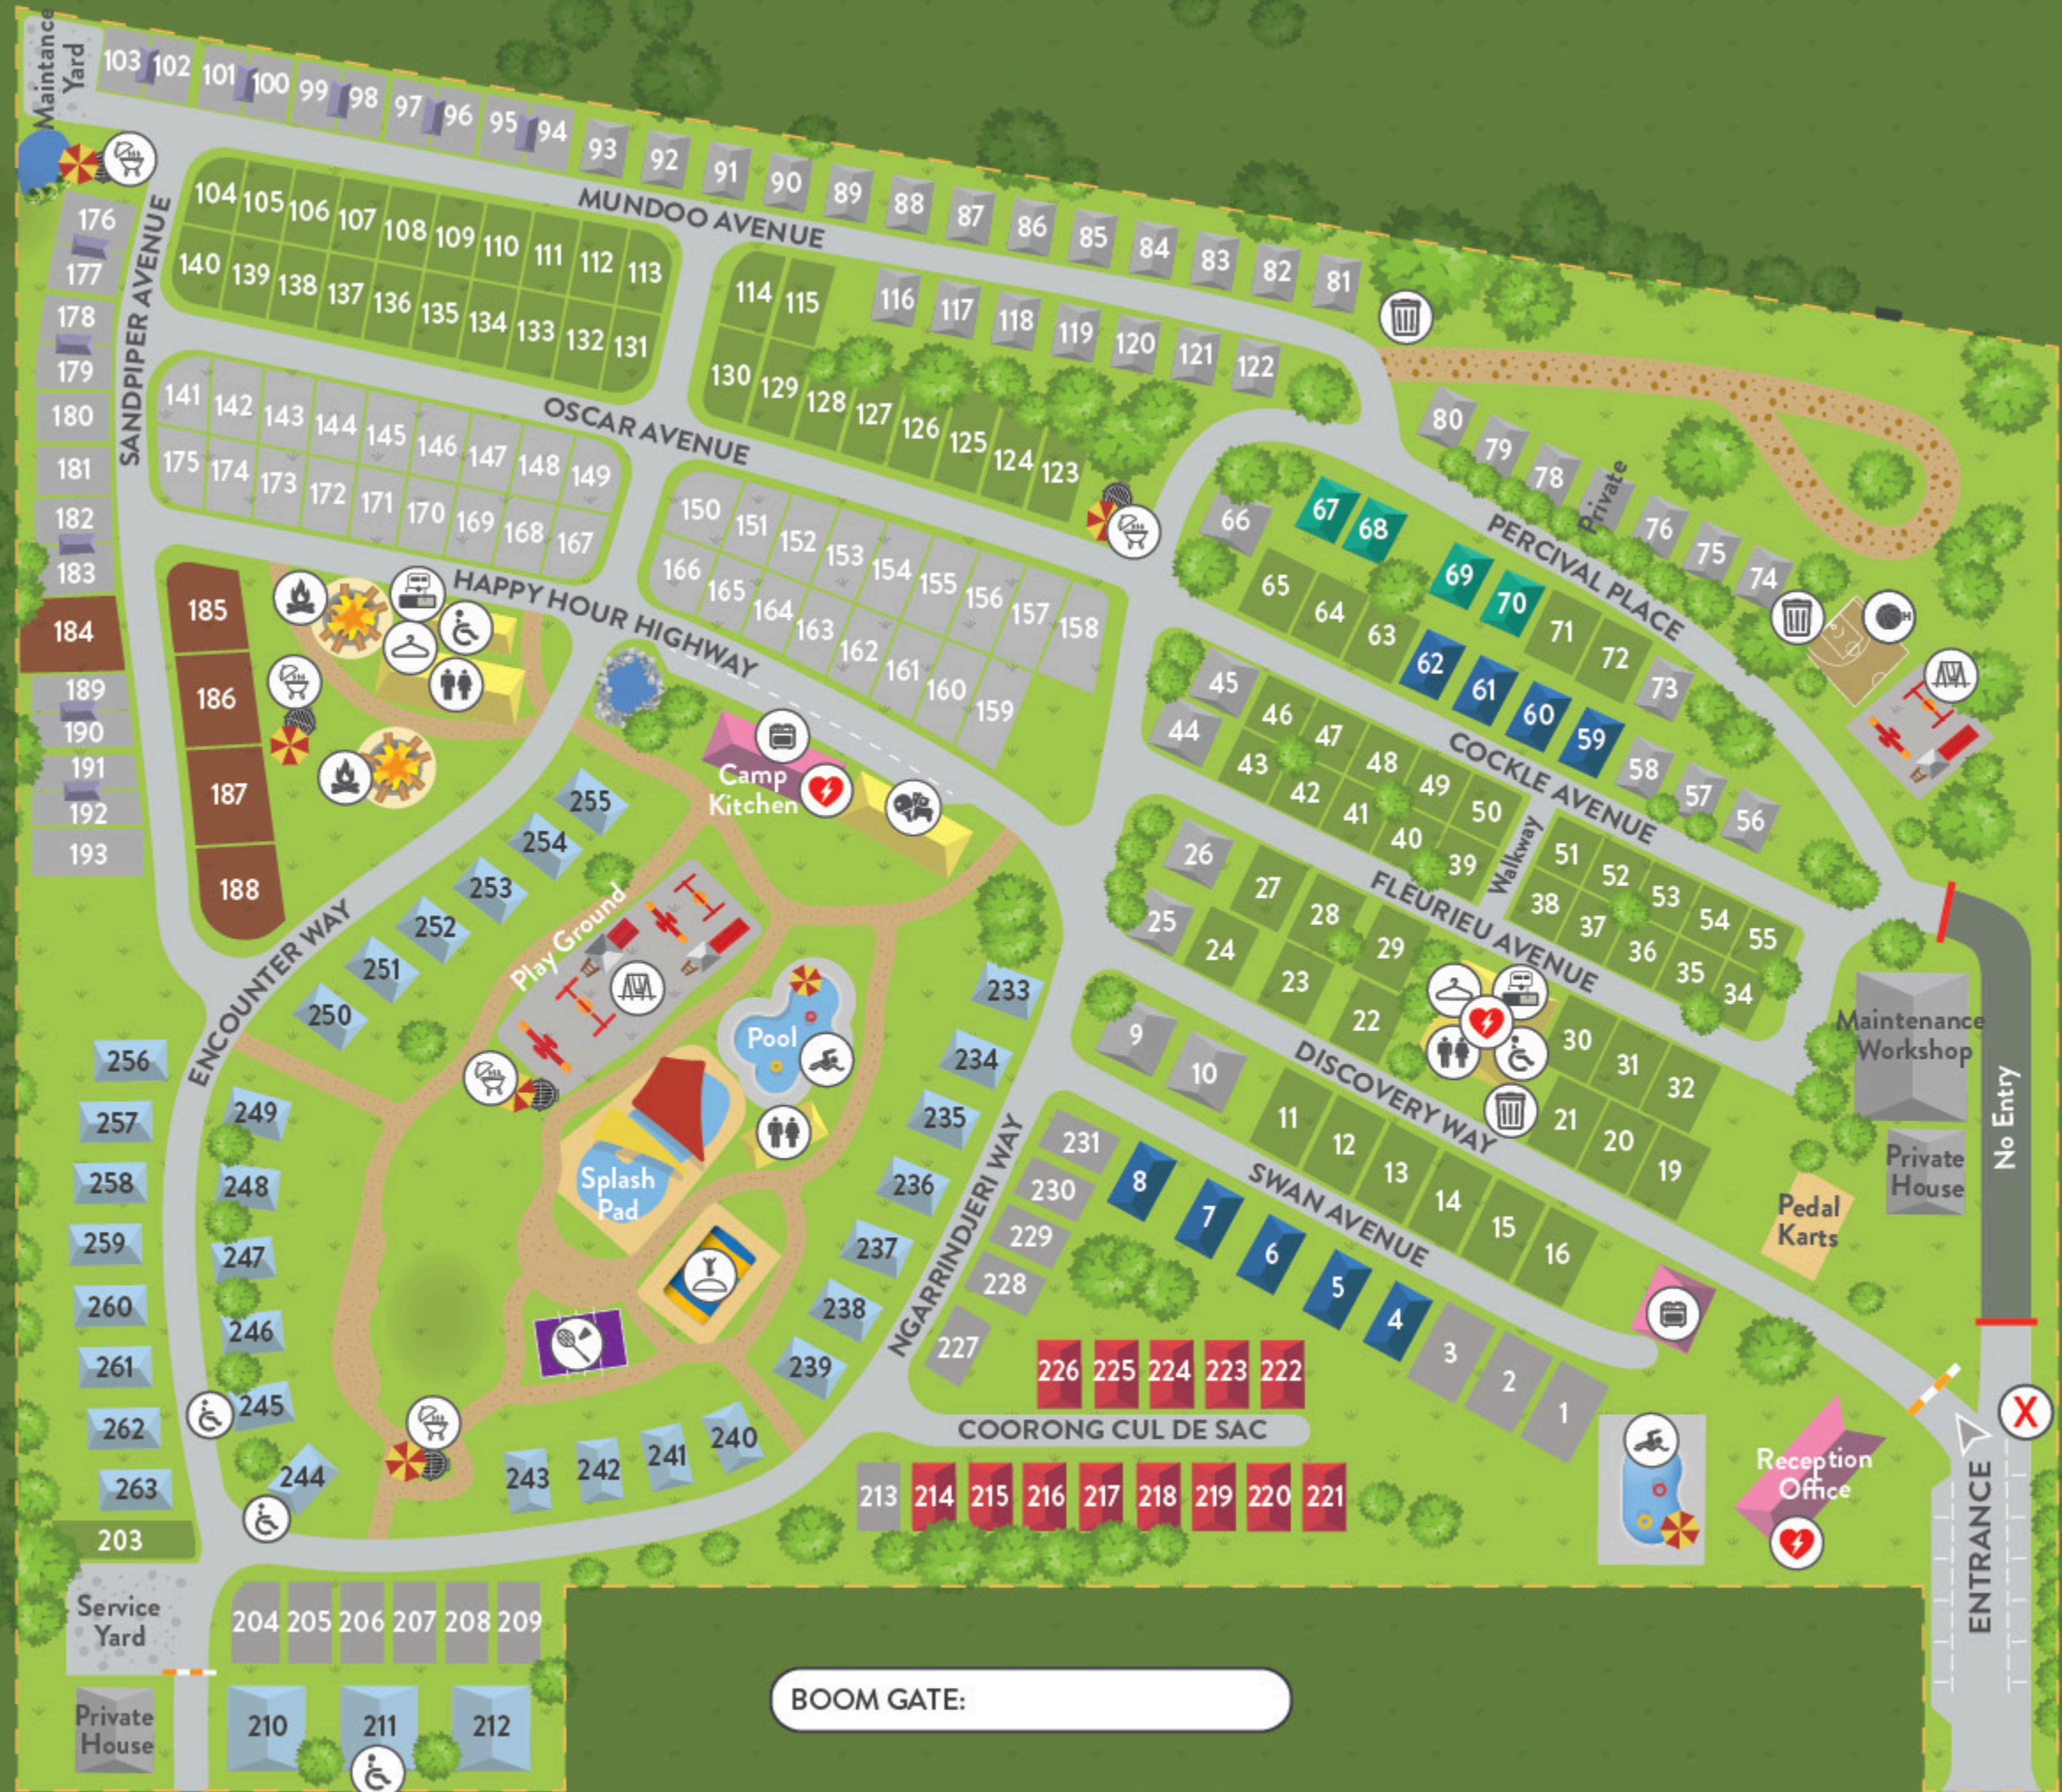

Discovery PARKS

GOOLWA

- DELUXE
- SUPERIOR
- STANDARD
- BUDGET
- ENSUITE SITES
- DELUXE POWERED SITES
- POWERED SLAB SITES
- POWERED SITES
- UNPOWERED SITES
- COMMON AREAS
- AMENITIES
- PERMANENT SITES
- POOL
- LAUNDRY
- FIRE PIT
- DUMP POINT
- CAMP KITCHEN
- PLAY GROUND
- BOUNCING PILLOW
- ACTIVITY ROOM
- BBQ
- BASKETBALL COURT (HALF)
- BADMINTON COURT
- BINS
- TOILETS
- ACCESSIBLE
- EVACUATION POINT
- DEFIBRILLATOR

Sites & Selected Cabins

250m approx 4min walk

BOOM GATE:

MIDDLETON

40 Kessell Rd, Goolwa SA 5214 • (08) 8555 2144

GOOLWA

@discoveryparksandresorts

www.tripadvisor.com.au

N

Thanks for staying with us. We'd love to see your photos and hear about your time at Discovery Parks - Goolwa.