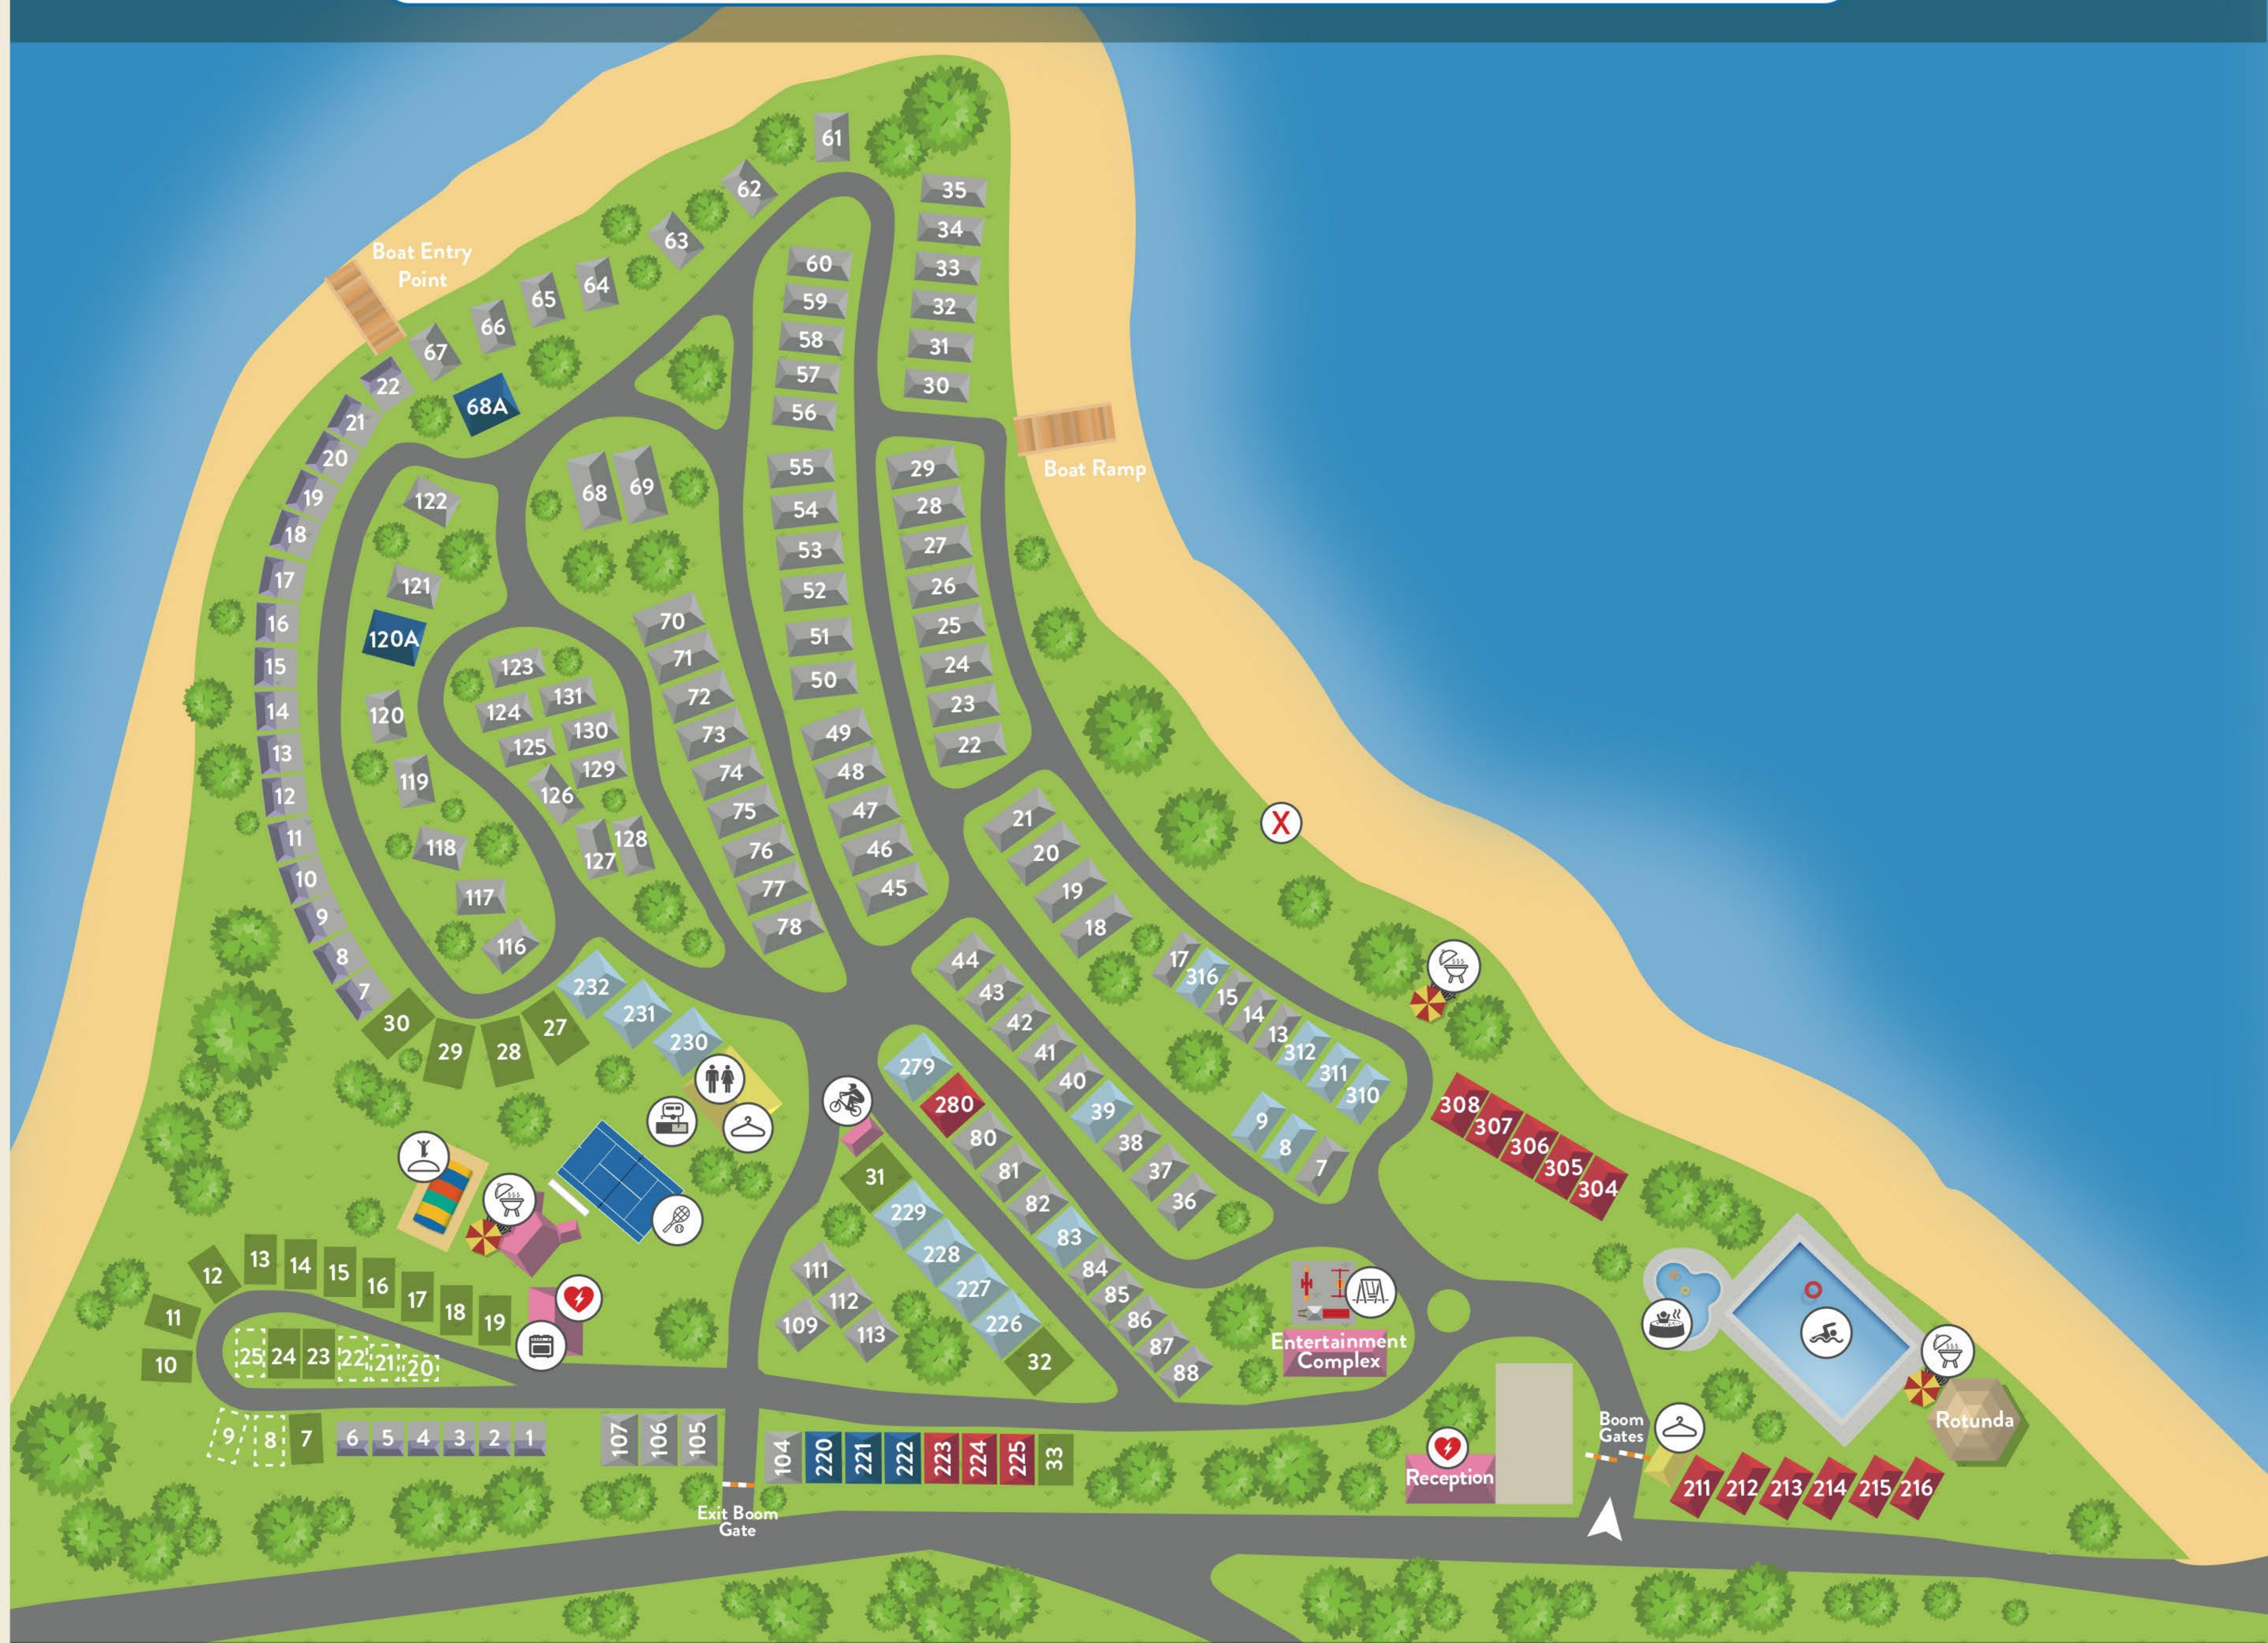

# Discovery PARKS

## LAKE HUME, VICTORIA

-  DELUXE
-  SUPERIOR
-  STANDARD
-  ENSUITE SITES
-  POWERED SITES
-  UNPOWERED SITES
-  COMMON AREAS
-  AMENITIES
-  PERMANENT SITES
-  POOL
-  SPA
-  LAUNDRY
-  DUMP POINT
-  BBQ
-  TENNIS COURT
-  PLAYGROUND
-  CAMP KITCHEN
-  BOUNCING PILLOW
-  BIG SCREEN
-  TOILETS
-  BIKE STATION
-  EVACUATION POINT
-  DEFIBRILLATOR

280m approx 4min walk

33 Boathaven Rd, Ebdon VIC 3691 • (02) 6020 6130

facebook.com/discoveryparks

@discoveryparks

www.tripadvisor.com.au

N

Thanks for staying with us.

We'd love to see your photos and hear about your time at Discovery Parks - Lake Hume, VIC.