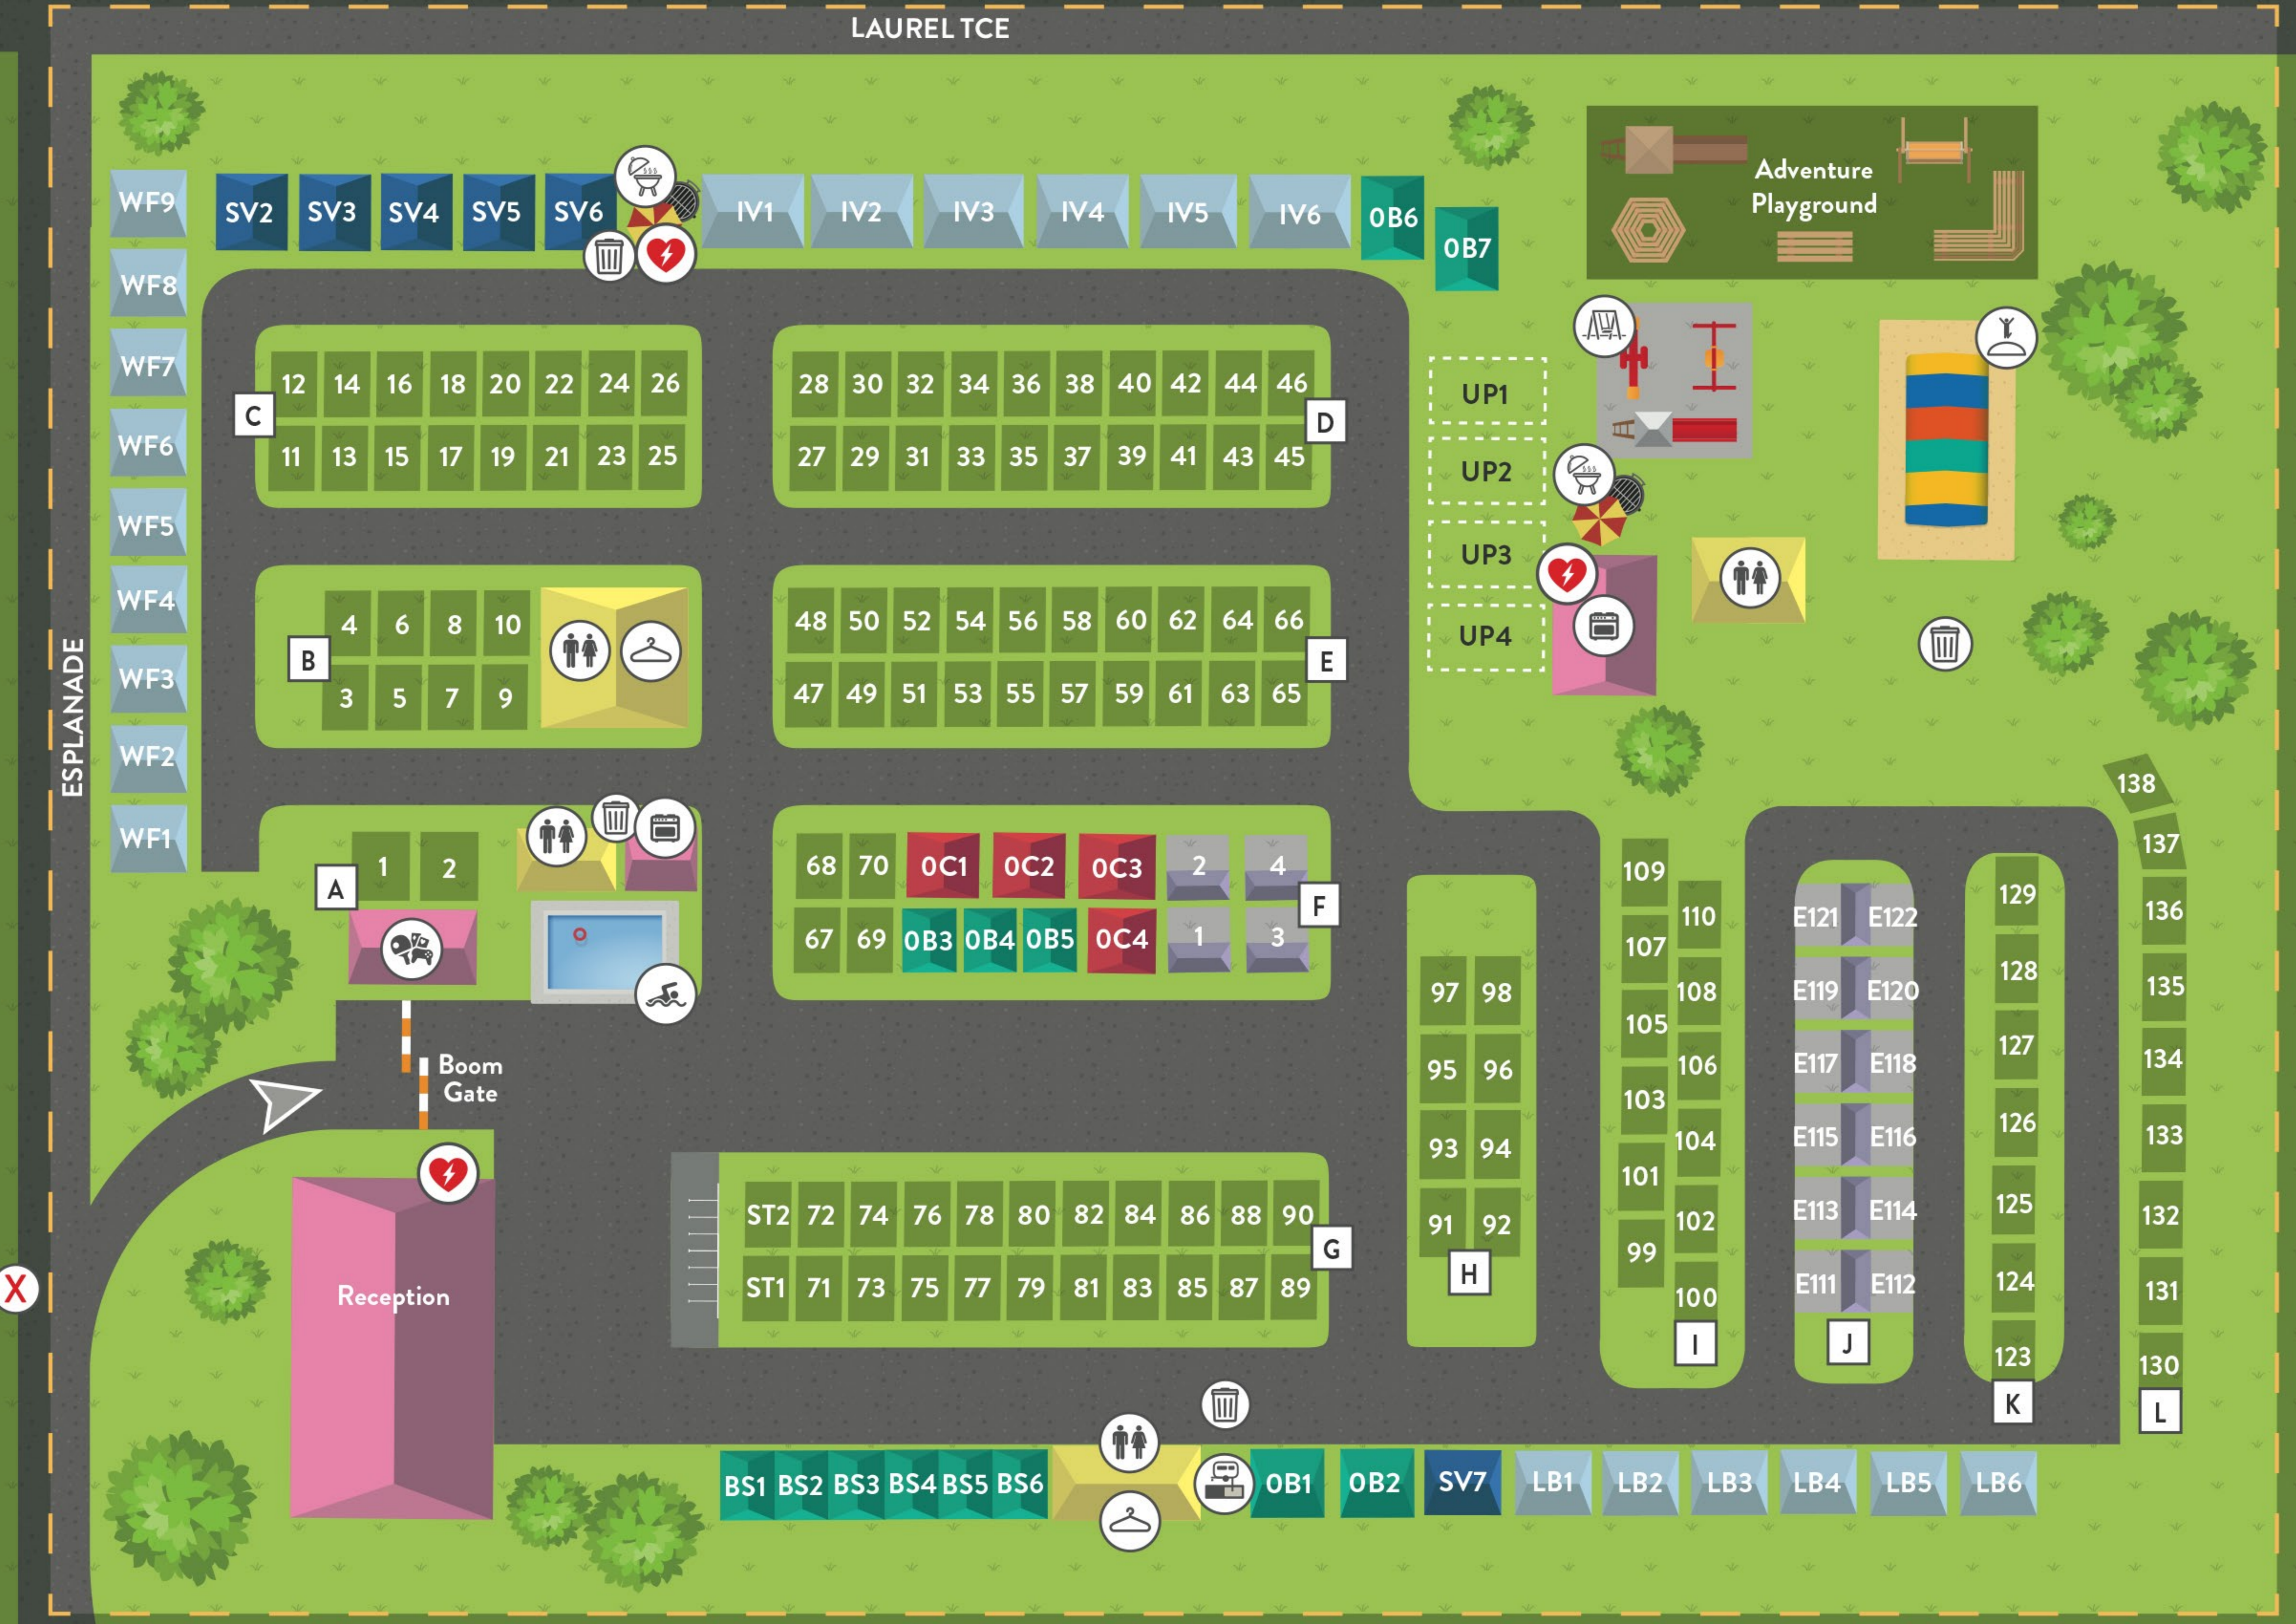

-  DELUXE
-  SUPERIOR
-  STANDARD
-  BUDGET
-  ENSUITE SITES
-  POWERED SITES
-  UNPOWERED SITES
-  COMMON AREAS
-  AMENITIES
-  INDOOR POOL
-  LAUNDRY
-  PLAYGROUND
-  DUMP POINT
-  CAMP KITCHEN
-  GAMES ROOM
-  BOUNCING PILLOW
-  BBQ
-  BINS
-  TOILETS
-  ACCESSIBLE
-  EVACUATION POINT
-  DEFIBRILLATOR

70-80 Esplanade, Robe SA 5276 • (08) 8768 2237

Thanks for staying with us.  
We'd love to see your photos and hear about your time at Discovery Parks - Robe.