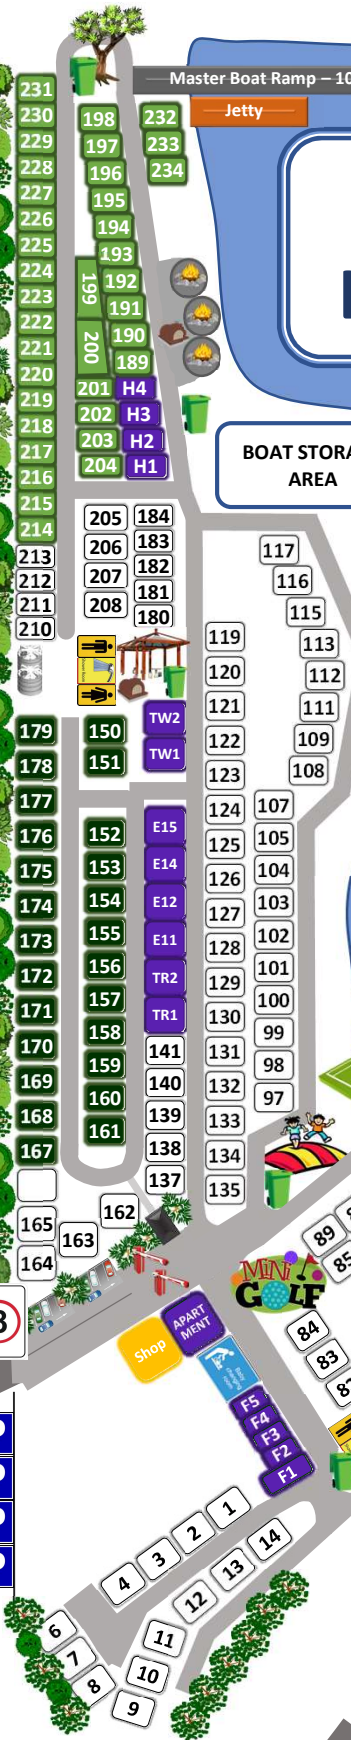

Contact:- holidays@bonniedoonlakeside.com.au

Tel: 03 5778 7252

Bonnie Doon's Lakeside Leisure Resort

Master Boat Ramp — 100% to 43%

BOAT STORAGE AREA

EMERGENCY
EVAC - AREA

Hutchinsons Road

Hutchinsons Road to Maroonah Hwy

Speed limit in
Resort

- Amenities
- Shop & Check-in
- Park Cabins
- Powered Camping
- Un-Powered Camping
- Annual Sites
- Emergency Evacuation Area
- Games Room, Cinema, Sauna & BBQ's
- Woodfired Pizza Ovens
- Camp Kitchen & BBQ's
- Baby Change Room
- Mini Golf
- Jumping Pillow
- Communal Fire Pits
- Bin Stations